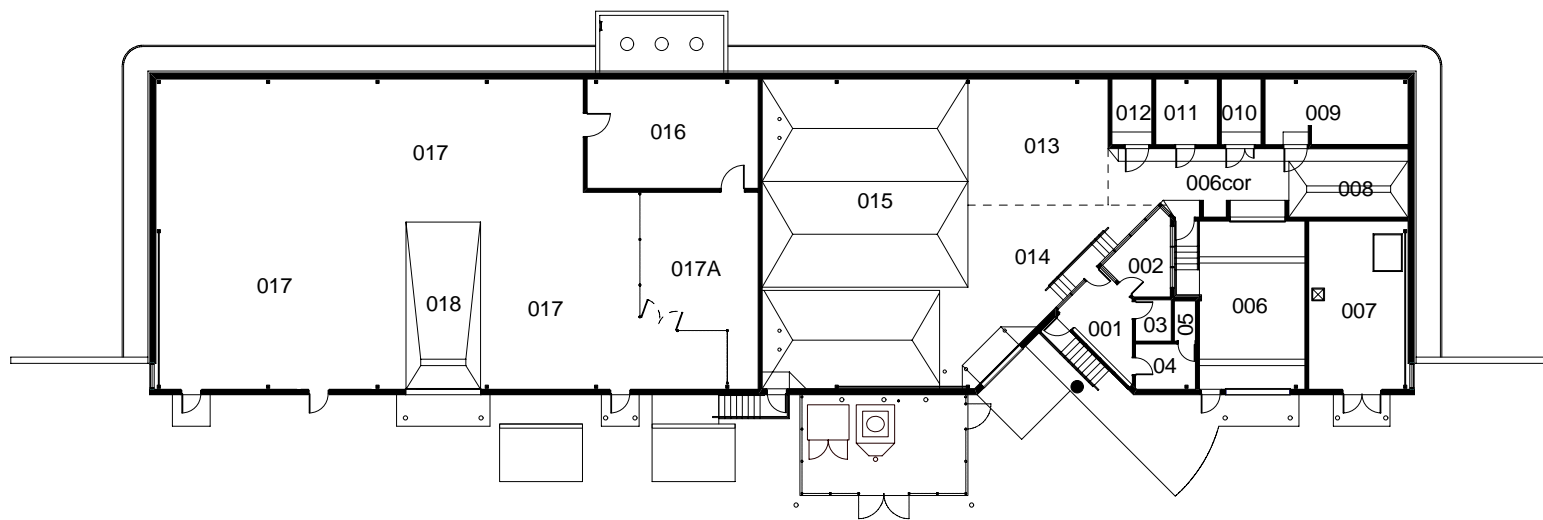

**ENVIRONMENTAL SAFETY BUILDING - 625**  
**100 LEVEL**

27 SERVICE STREET 1SW  
 0 (FT) 50

MARCH 22, 2006

**ENVIRONMENTAL SAFETY BUILDING - 625**  
**100 LEVEL**

27 SERVICE STREET 1SW  
 0 (FT) 50

MARCH 22, 2006