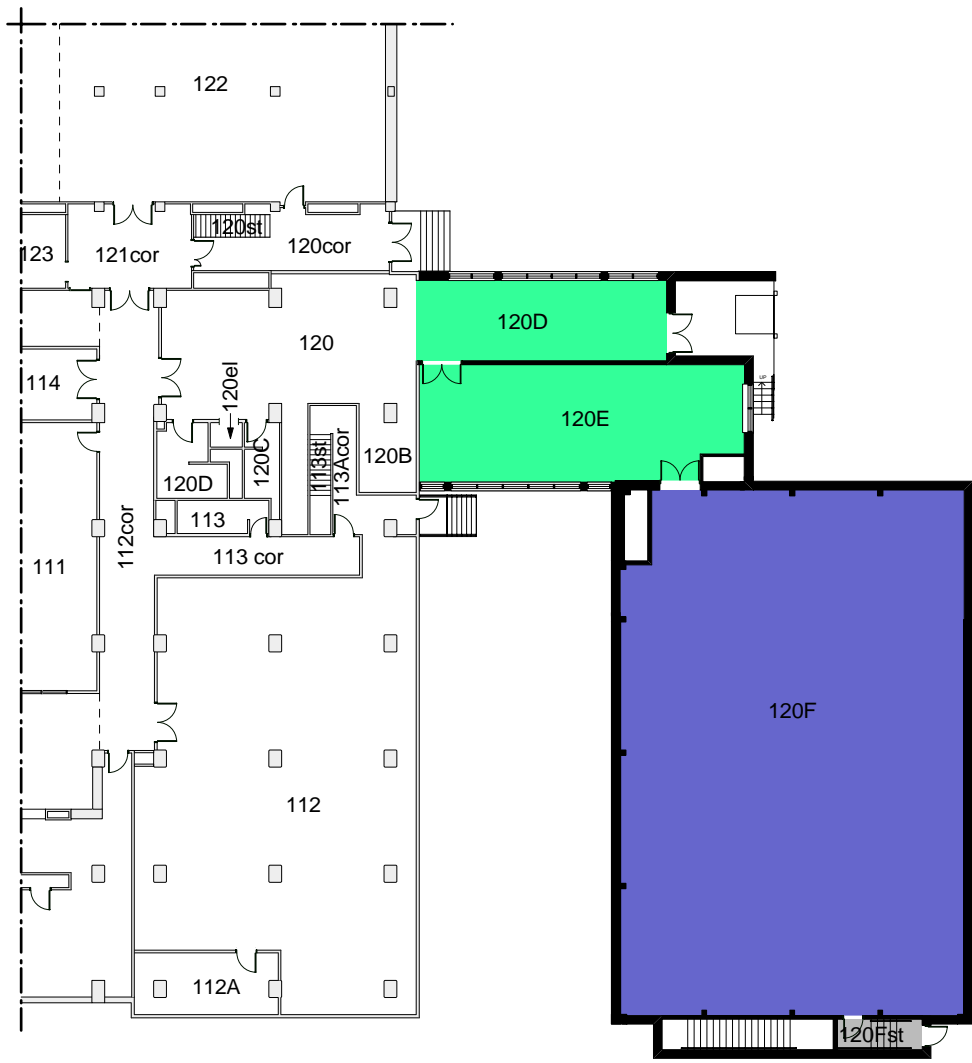

LIBRARY STORAGE ANNEX - 322
000 LEVEL

MARCH 2, 2008

LIBRARY STORAGE ANNEX - 322

000 LEVEL

64 SERVICE ROAD 3N

MARCH 2, 2008

LIBRARY STORAGE ANNEX - 322
100 LEVEL

MARCH 2, 2008

**LIBRARY STORAGE ANNEX - 322
100 LEVEL**

MARCH 2, 2008