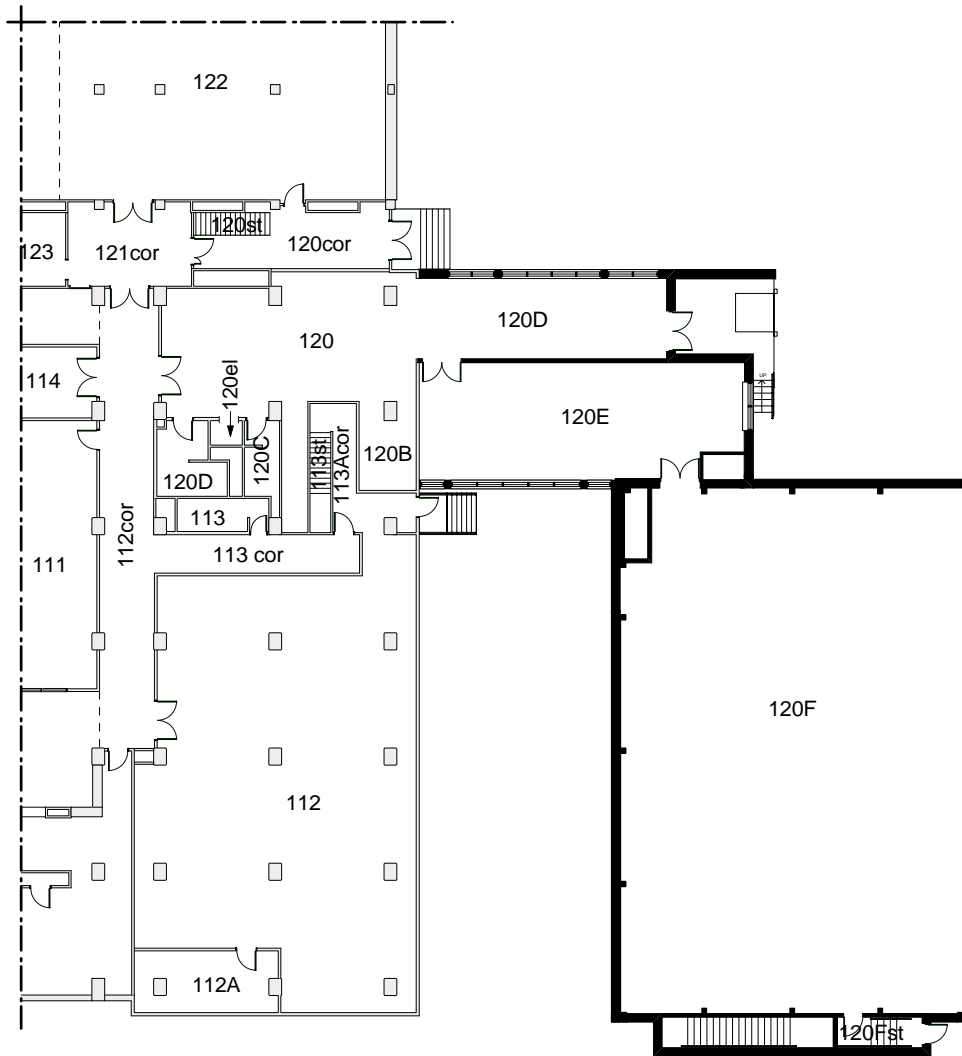

LIBRARY STORAGE ANNEX - 322
000 LEVEL

MARCH 2, 2008

LIBRARY STORAGE ANNEX - 322

000 LEVEL

64 SERVICE ROAD 3N

MARCH 2, 2008

LIBRARY STORAGE ANNEX - 322
100 LEVEL

MARCH 2, 2008