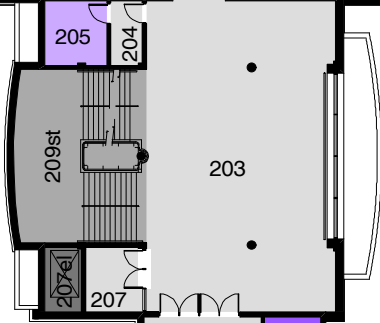

315

100 LEVEL - ZONE 1

75 SIDNEY SMITH STREET

JANUARY 31, 2013

INVESTORS GROUP ATHLETIC CENTRE
SI # - 315
200 LEVEL - ZONE 1

75 SIDNEY SMITH STREET
 0 (FT) 50

FEBRUARY 13, 2015

Max Bell Centre

INVESTORS GROUP ATHLETIC CENTRE

SI # - 315

200 LEVEL - ZONE 1

75 SIDNEY SMITH STREET
0 (FT) 50

FEBRUARY 13, 2015

Zone 2

Max Bell Centre

ZONE 2