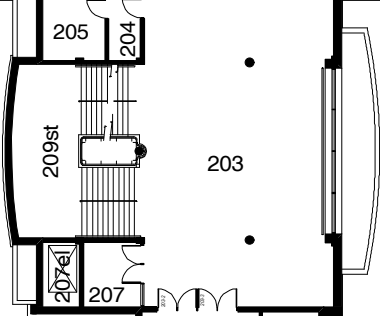

Max Bell Centre

**INVESTORS GROUP
ATHLETIC CENTRE**

315

100 LEVEL - ZONE 1

75 SIDNEY SMITH STREET

JANUARY 31, 2013

Max Bell Centre

**INVESTORS GROUP
ATHLETIC CENTRE**

315

100 LEVEL - ZONE 1

75 SIDNEY SMITH STREET

JANUARY 31, 2013

INVESTORS GROUP ATHLETIC CENTRE
SI # - 315
200 LEVEL - ZONE 1

75 SIDNEY SMITH STREET
 0 (FT) 50

FEBRUARY 13, 2015

Max Bell Centre