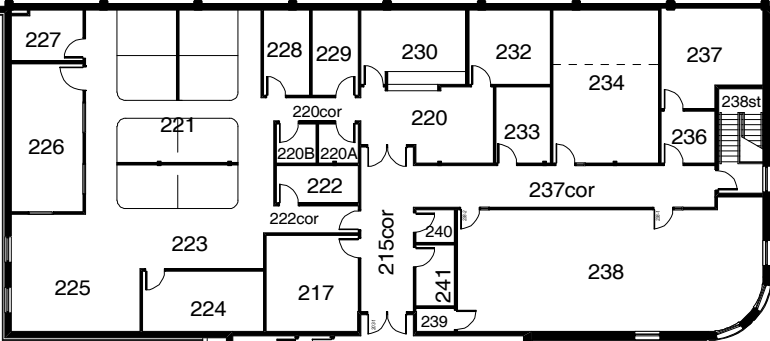

Max Bell Centre

**INVESTORS GROUP
ATHLETIC CENTRE**

315

100 LEVEL - ZONE 1

75 SIDNEY SMITH STREET

JANUARY 31, 2013

Max Bell Centre

**INVESTORS GROUP
ATHLETIC CENTRE**

315

100 LEVEL - ZONE 1

75 SIDNEY SMITH STREET

JANUARY 31, 2013

INVESTORS GROUP ATHLETIC CENTRE
SI # - 315
200 LEVEL - ZONE 1

75 SIDNEY SMITH STREET
 0 (FT) 50

FEBRUARY 13, 2015

Max Bell Centre