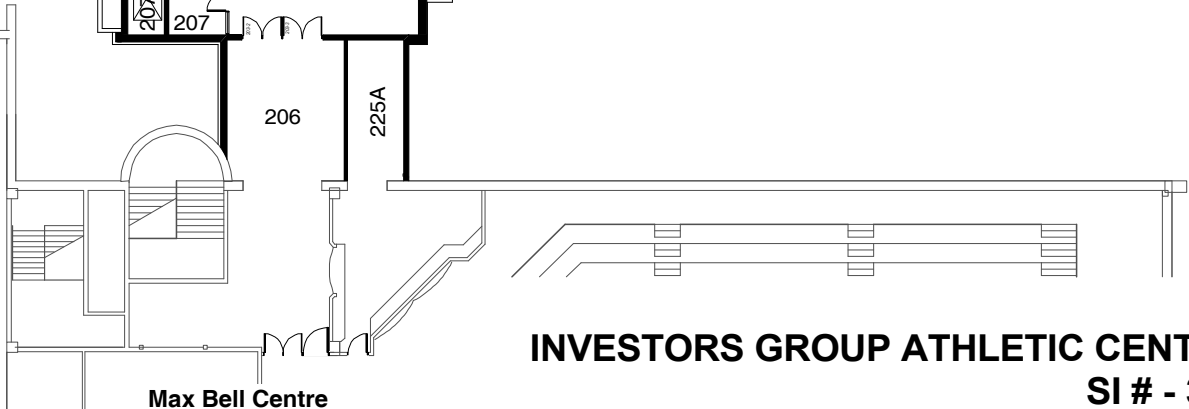

Max Bell Centre

**INVESTORS GROUP
ATHLETIC CENTRE**

315

100 LEVEL - ZONE 1

75 SIDNEY SMITH STREET

JANUARY 31, 2013

Max Bell Centre

**INVESTORS GROUP
ATHLETIC CENTRE**

315

100 LEVEL - ZONE 1

75 SIDNEY SMITH STREET

JANUARY 31, 2013

INVESTORS GROUP ATHLETIC CENTRE
SI # - 315
200 LEVEL - ZONE 1

75 SIDNEY SMITH STREET
 0 (FT) 50

FEBRUARY 13, 2015

Max Bell Centre

INVESTORS GROUP ATHLETIC CENTRE

SI # - 315

200 LEVEL - ZONE 1

75 SIDNEY SMITH STREET
0 (FT) 50

FEBRUARY 13, 2015

Zone 2

Max Bell Centre

ZONE 2