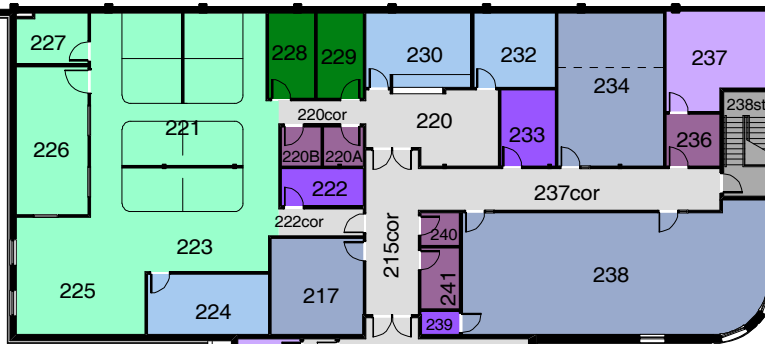

315

100 LEVEL - ZONE 1

75 SIDNEY SMITH STREET

JANUARY 31, 2013

INVESTORS GROUP ATHLETIC CENTRE
SI # - 315
200 LEVEL - ZONE 1

75 SIDNEY SMITH STREET
 0 (FT) 50

FEBRUARY 13, 2015

Max Bell Centre

INVESTORS GROUP ATHLETIC CENTRE

SI # - 315

200 LEVEL - ZONE 1

75 SIDNEY SMITH STREET
0 (FT) 50

FEBRUARY 13, 2015

Zone 2

Max Bell Centre

ZONE 2