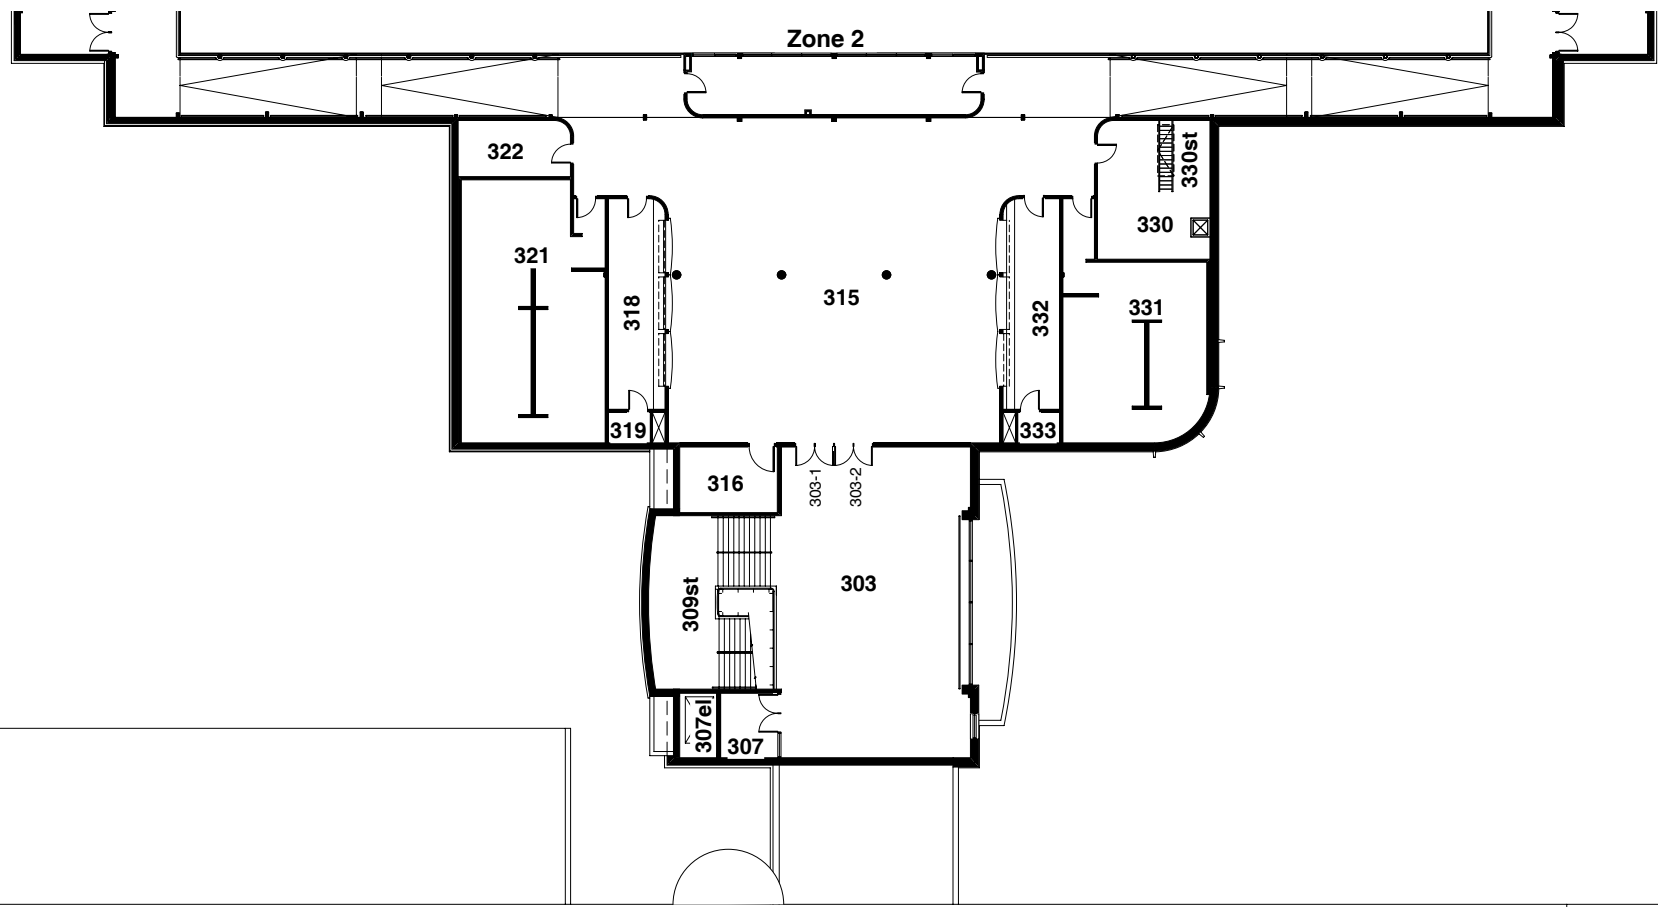

INVESTORS GROUP ATHLETIC CENTRE

SI # - 315

200 LEVEL - ZONE 1

75 SIDNEY SMITH STREET
0 (FT) 50

FEBRUARY 13, 2015

Zone 2

Max Bell Centre

ZONE 2