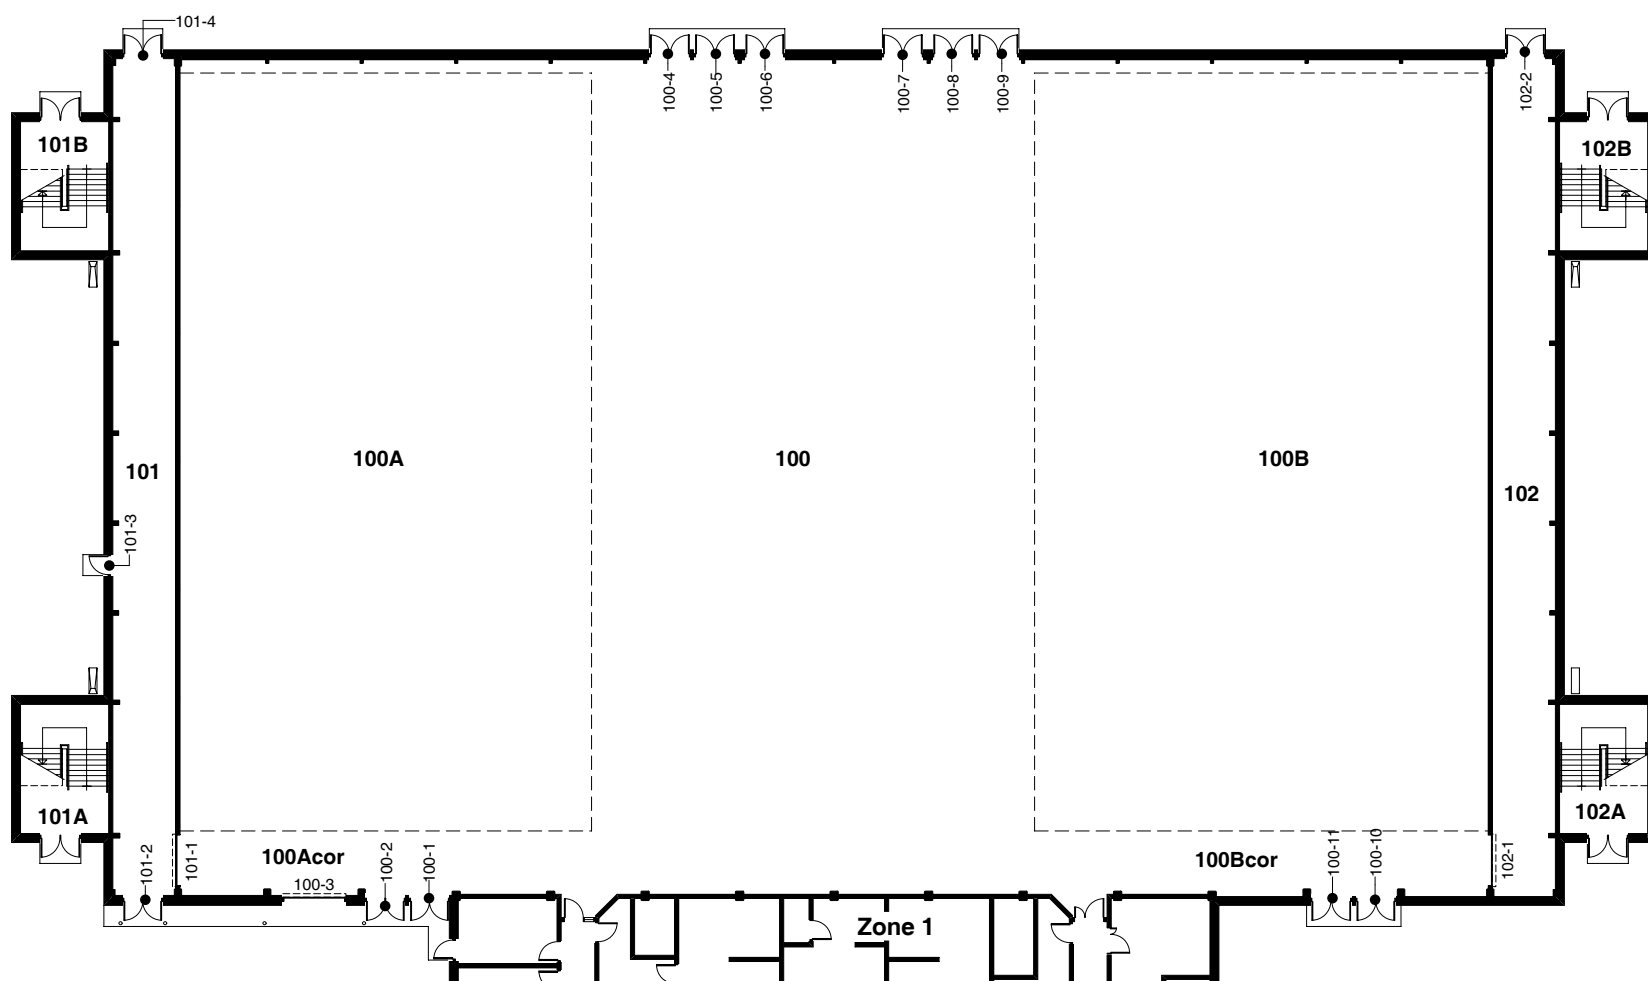

INVESTORS GROUP ATHLETIC CENTRE - 315

100 LEVEL - ZONE 2
75 SIDNEY SMITH STREET