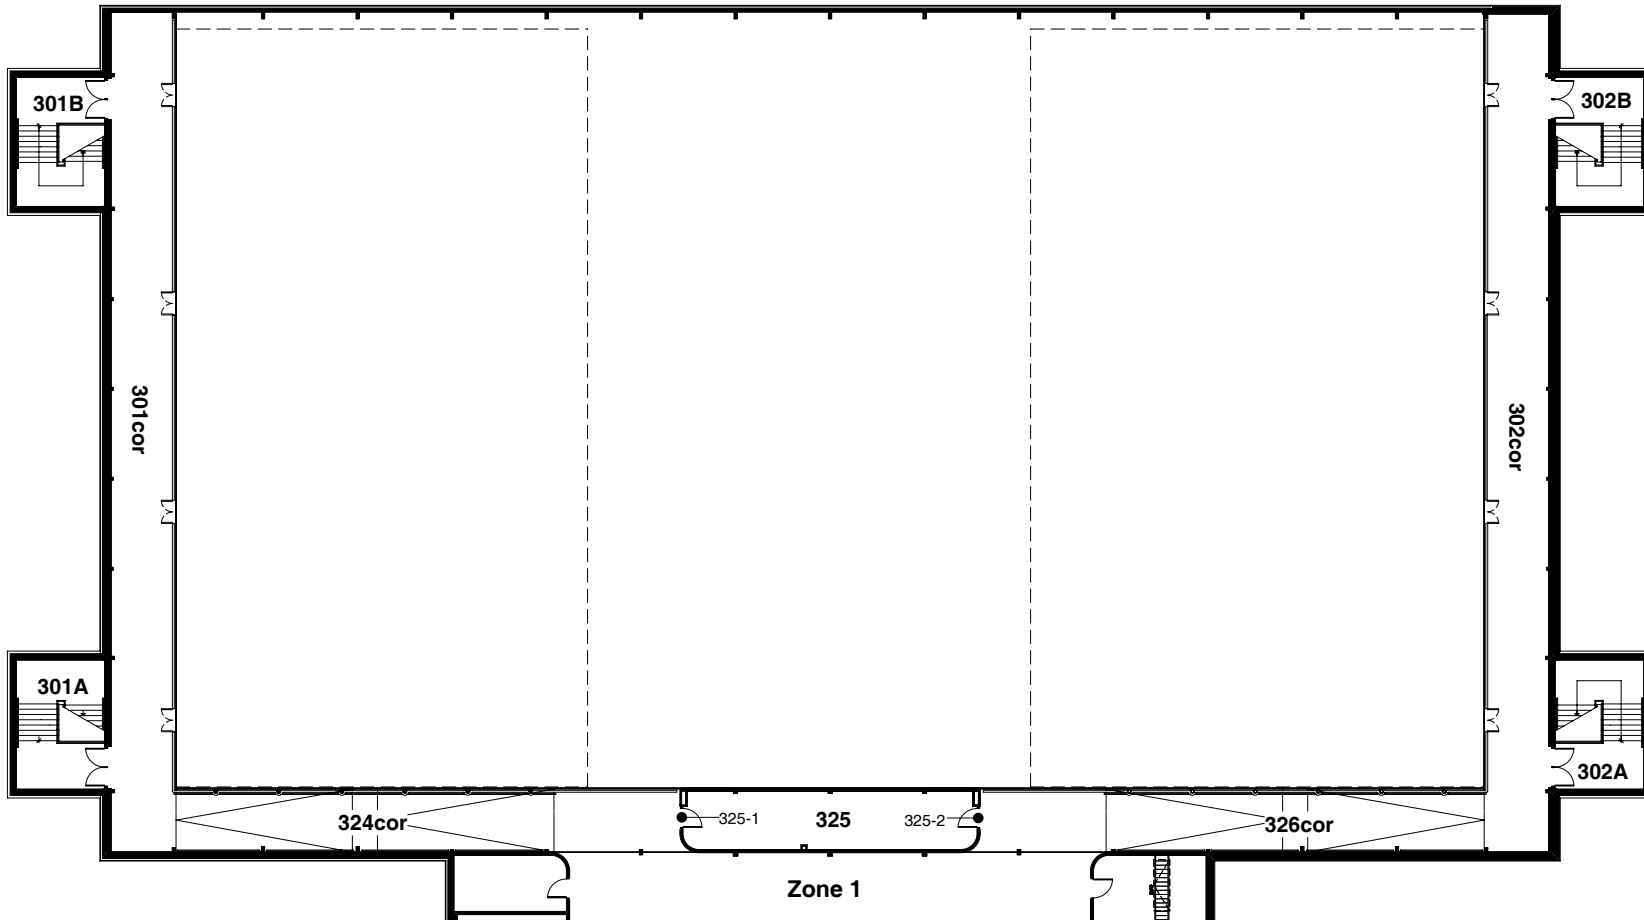

INVESTORS GROUP ATHLETIC CENTRE - 315

300 LEVEL - ZONE 2

75 SIDNEY SMITH STREET

MARCH 8, 2005