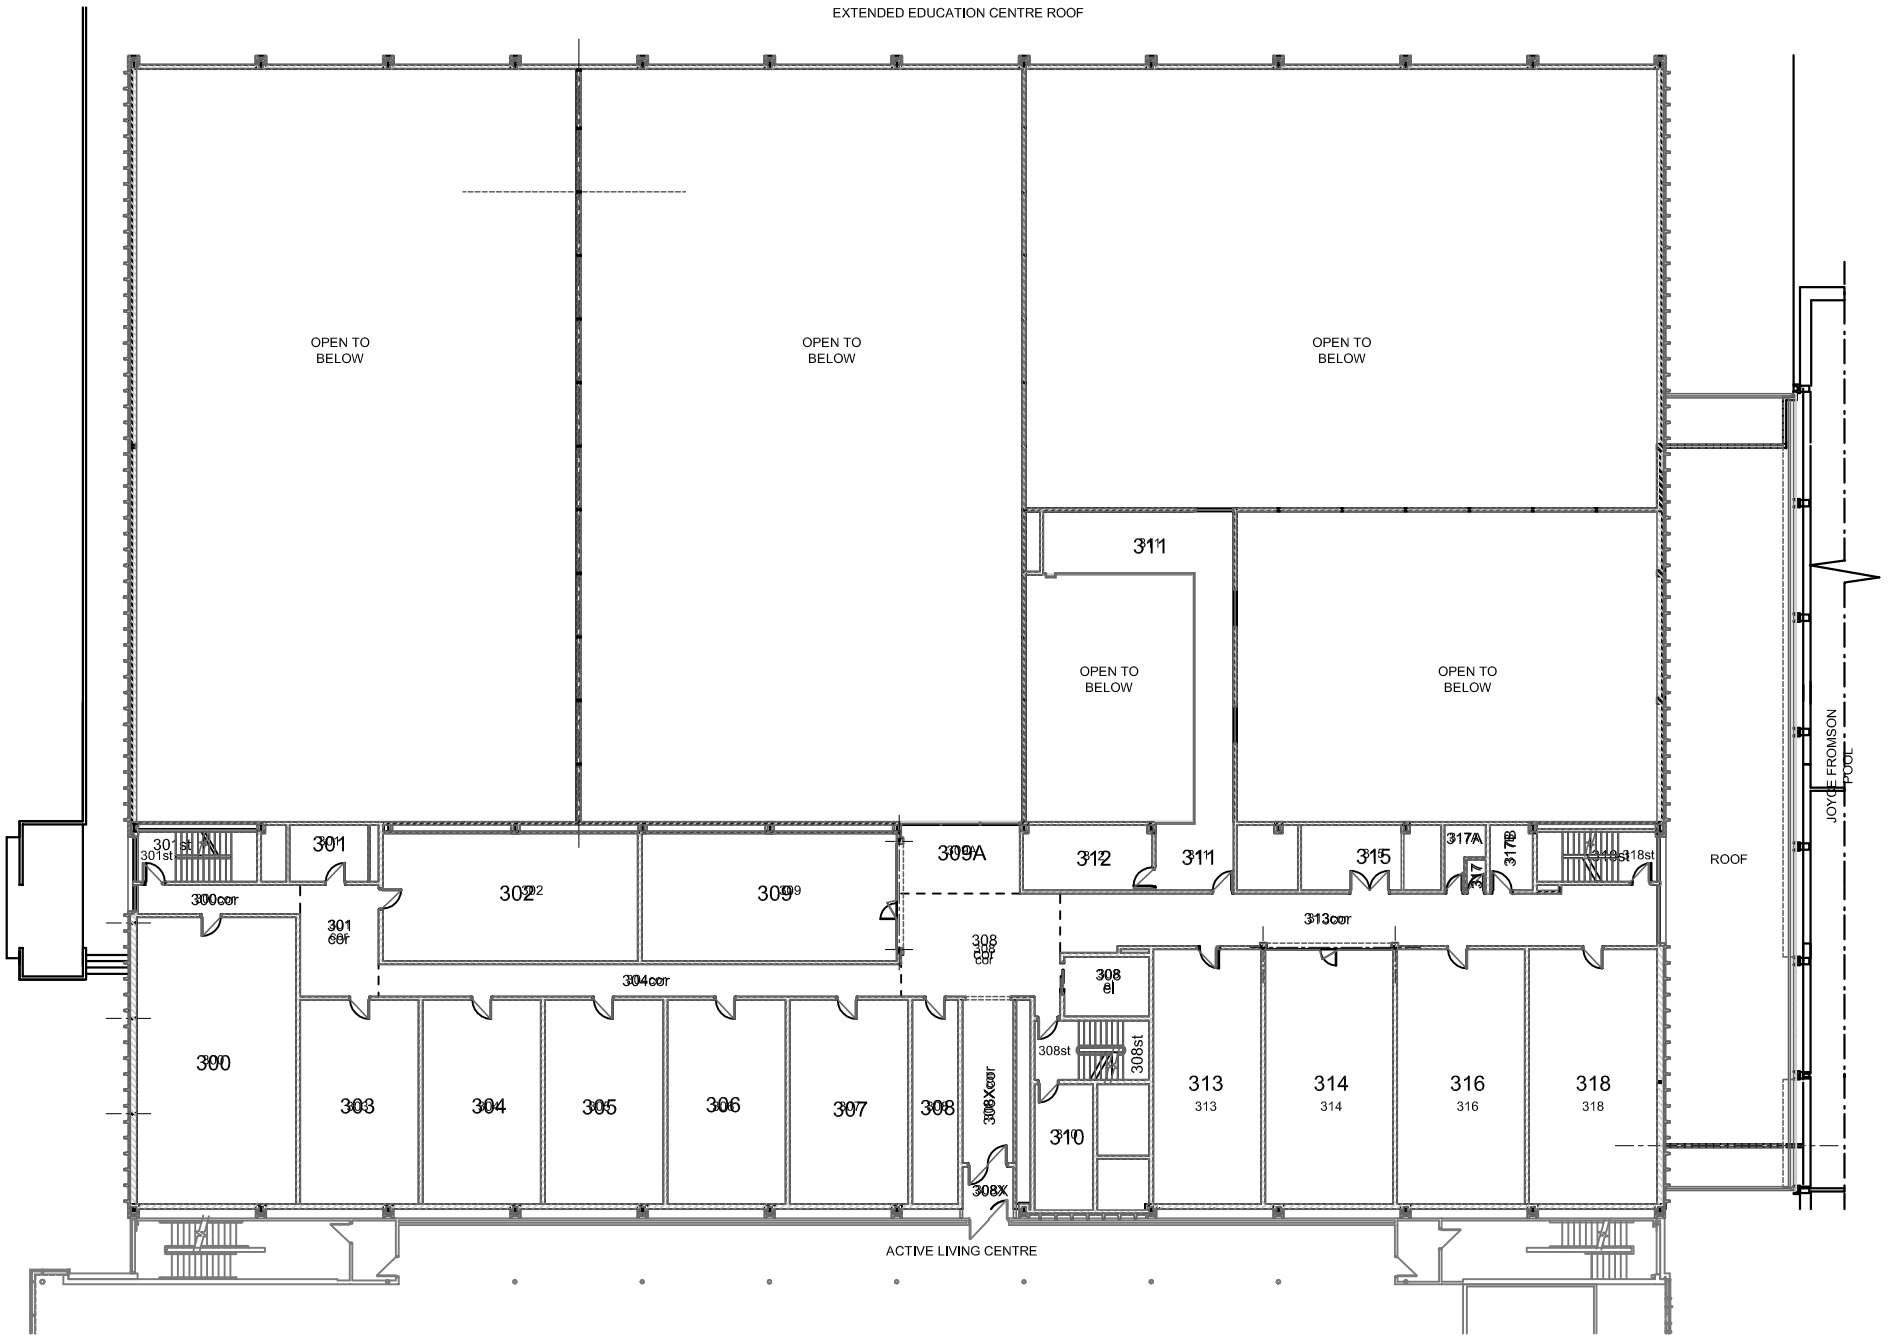

REFER TO BLDG 310
FOR CONTINUATION OF PLAN

FRANK KENNEDY CENTRE - 309
000 LEVEL

420 UNIVERSITY CRESCENT
0 (FT) 50

FRANK KENNEDY CENTRE - 309 100 LEVEL

420 UNIVERSITY CRESCENT
0 (FT) 50

FRANK KENNEDY CENTRE - 309
200 LEVEL

420 UNIVERSITY CRESCENT
0 (FT) 50

FRANK KENNEDY CENTRE - 309
300 LEVEL

420 UNIVERSITY CRESCENT
0 (FT) 50

FRANK KENNEDY CENTRE - 309
400 LEVEL

420 UNIVERSITY CRESCENT
 0 (FT) 50

FRANK KENNEDY CENTRE - 309
500 LEVEL

420 UNIVERSITY CRESCENT
0 (FT) 50