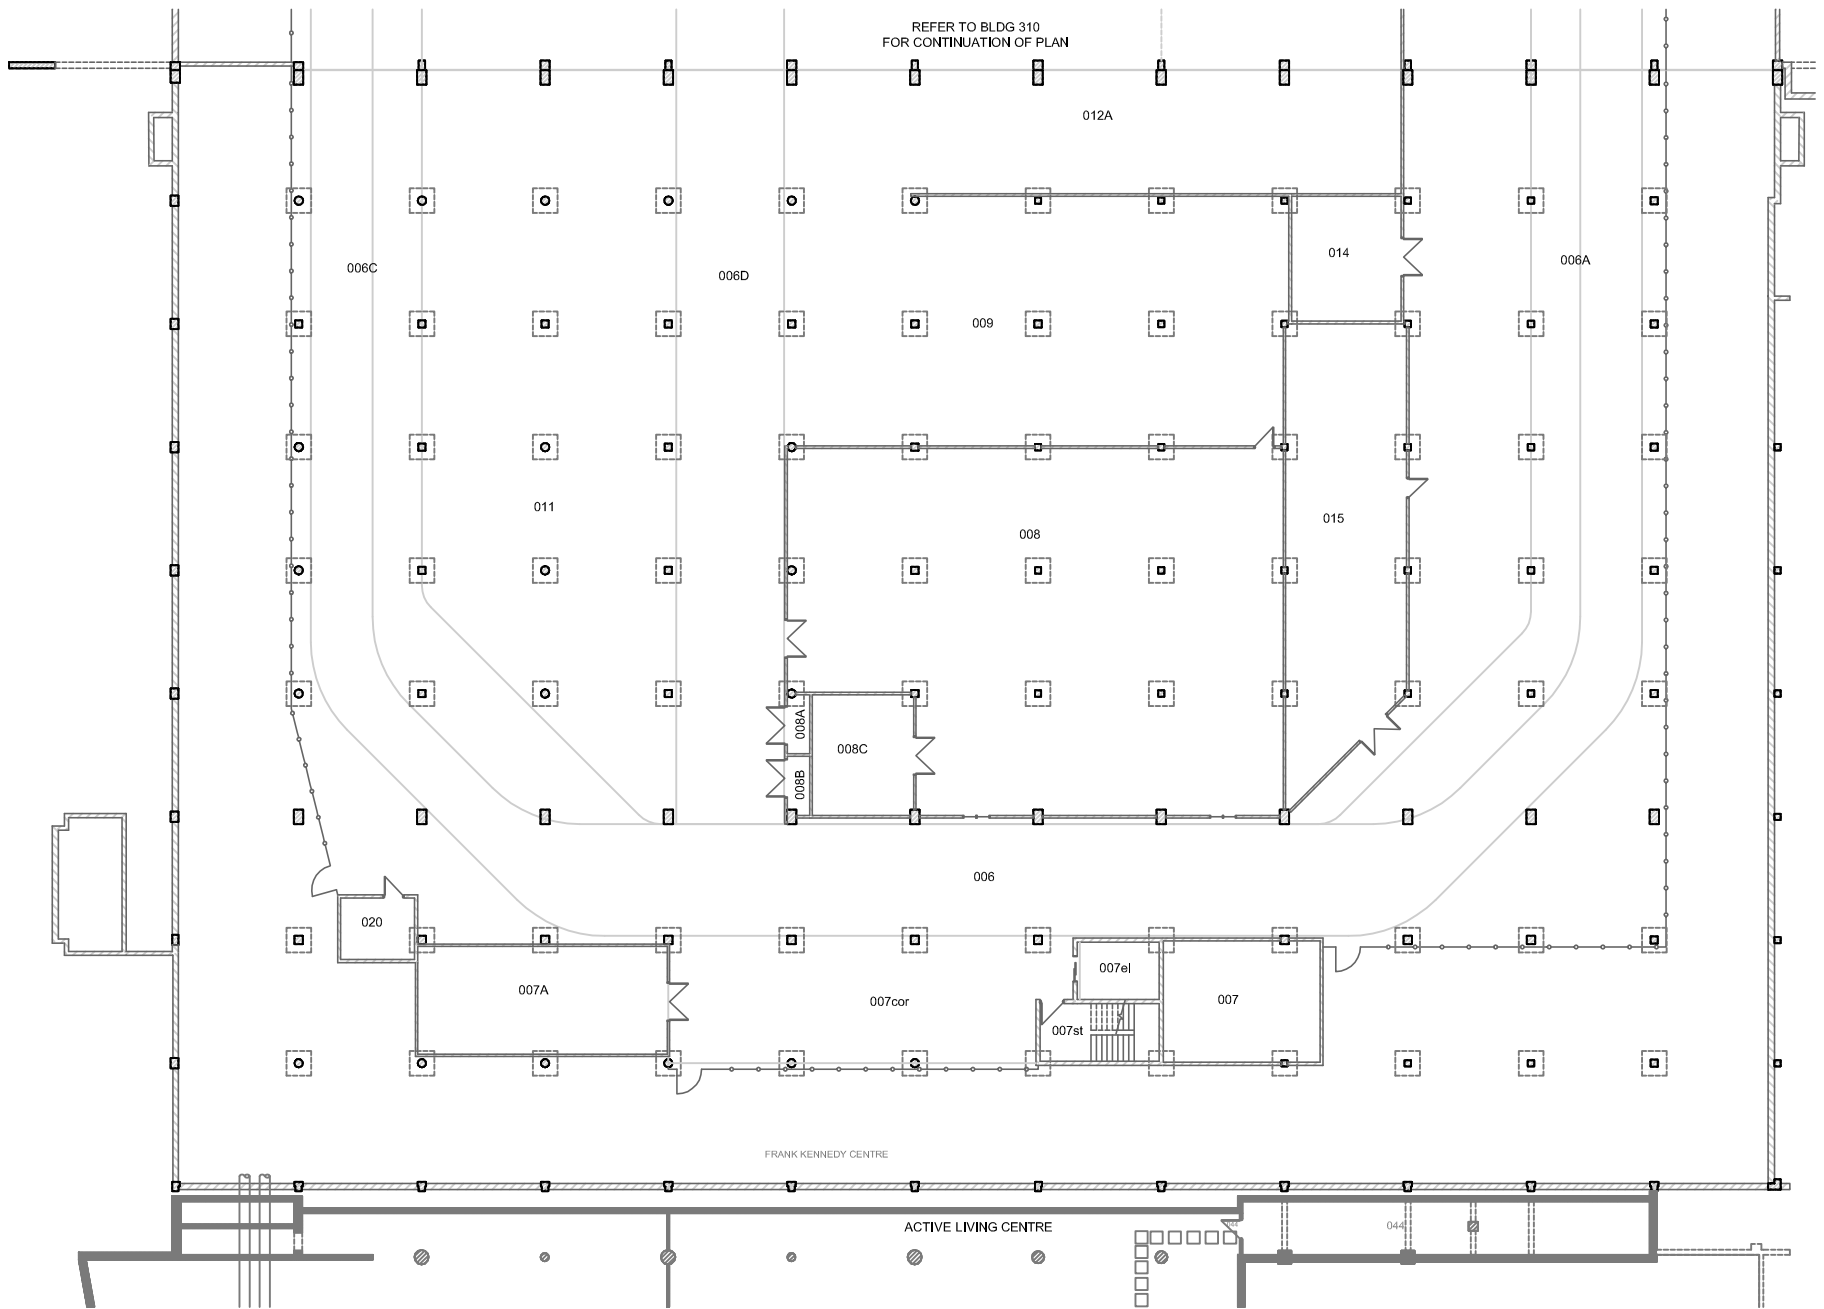

REFER TO BLDG 310
FOR CONTINUATION OF PLAN

FRANK KENNEDY CENTRE - 309
000 LEVEL

420 UNIVERSITY CRESCENT
0 (FT) 50

FRANK KENNEDY CENTRE - 309 100 LEVEL

420 UNIVERSITY CRESCENT
0 (FT) 50

FRANK KENNEDY CENTRE - 309
200 LEVEL

420 UNIVERSITY CRESCENT
0 (FT) 50

FRANK KENNEDY CENTRE - 309
300 LEVEL

420 UNIVERSITY CRESCENT
0 (FT) 50

FRANK KENNEDY CENTRE - 309
400 LEVEL

420 UNIVERSITY CRESCENT
 0 (FT) 50

FRANK KENNEDY CENTRE - 309
500 LEVEL

420 UNIVERSITY CRESCENT
0 (FT) 50