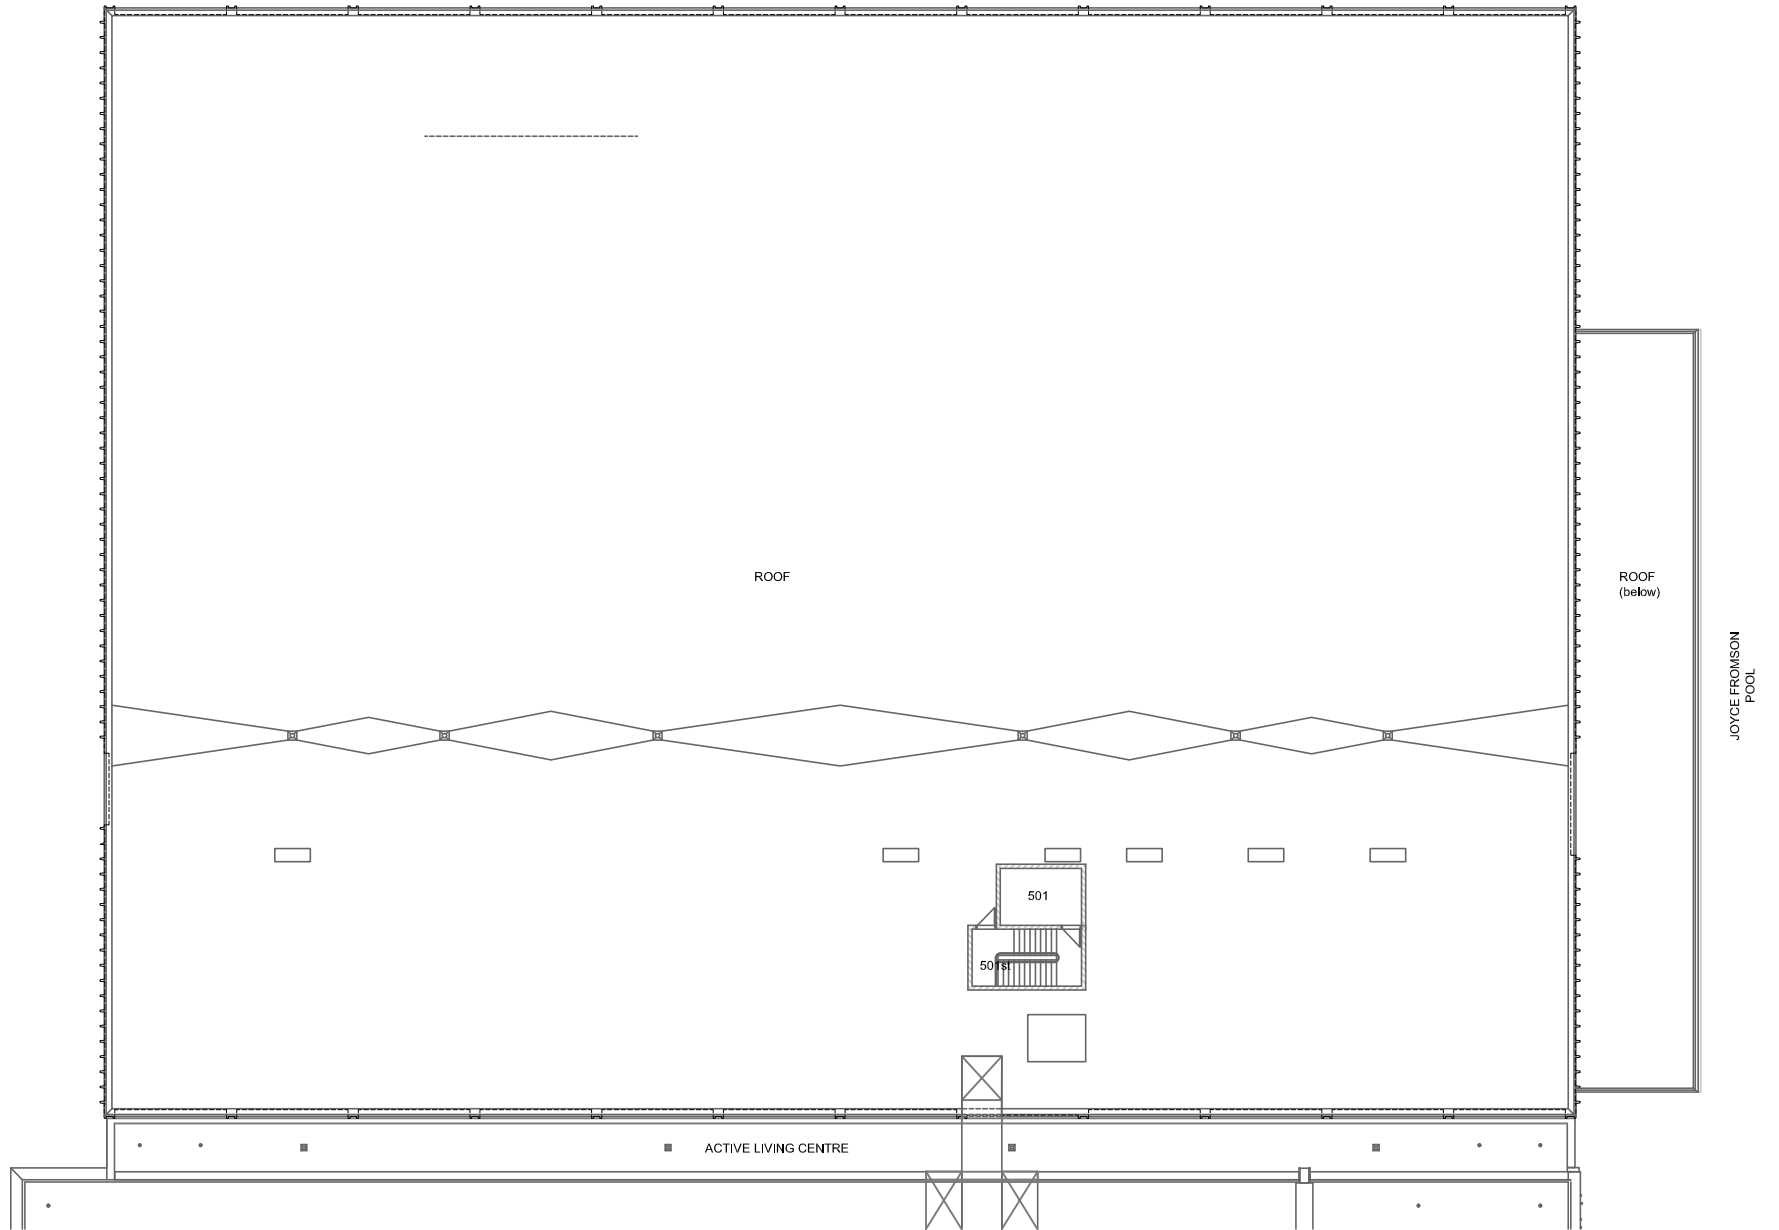

REFER TO BLDG 310
FOR CONTINUATION OF PLAN

FRANK KENNEDY CENTRE - 309
000 LEVEL

420 UNIVERSITY CRESCENT
0 (FT) 50

FRANK KENNEDY CENTRE - 309 100 LEVEL

420 UNIVERSITY CRESCENT
0 (FT) 50

FRANK KENNEDY CENTRE - 309
200 LEVEL

420 UNIVERSITY CRESCENT
0 (FT) 50

FRANK KENNEDY CENTRE - 309
300 LEVEL

420 UNIVERSITY CRESCENT
0 (FT) 50

FRANK KENNEDY CENTRE - 309
400 LEVEL

420 UNIVERSITY CRESCENT
 0 (FT) 50

FRANK KENNEDY CENTRE - 309
500 LEVEL

420 UNIVERSITY CRESCENT
0 (FT) 50