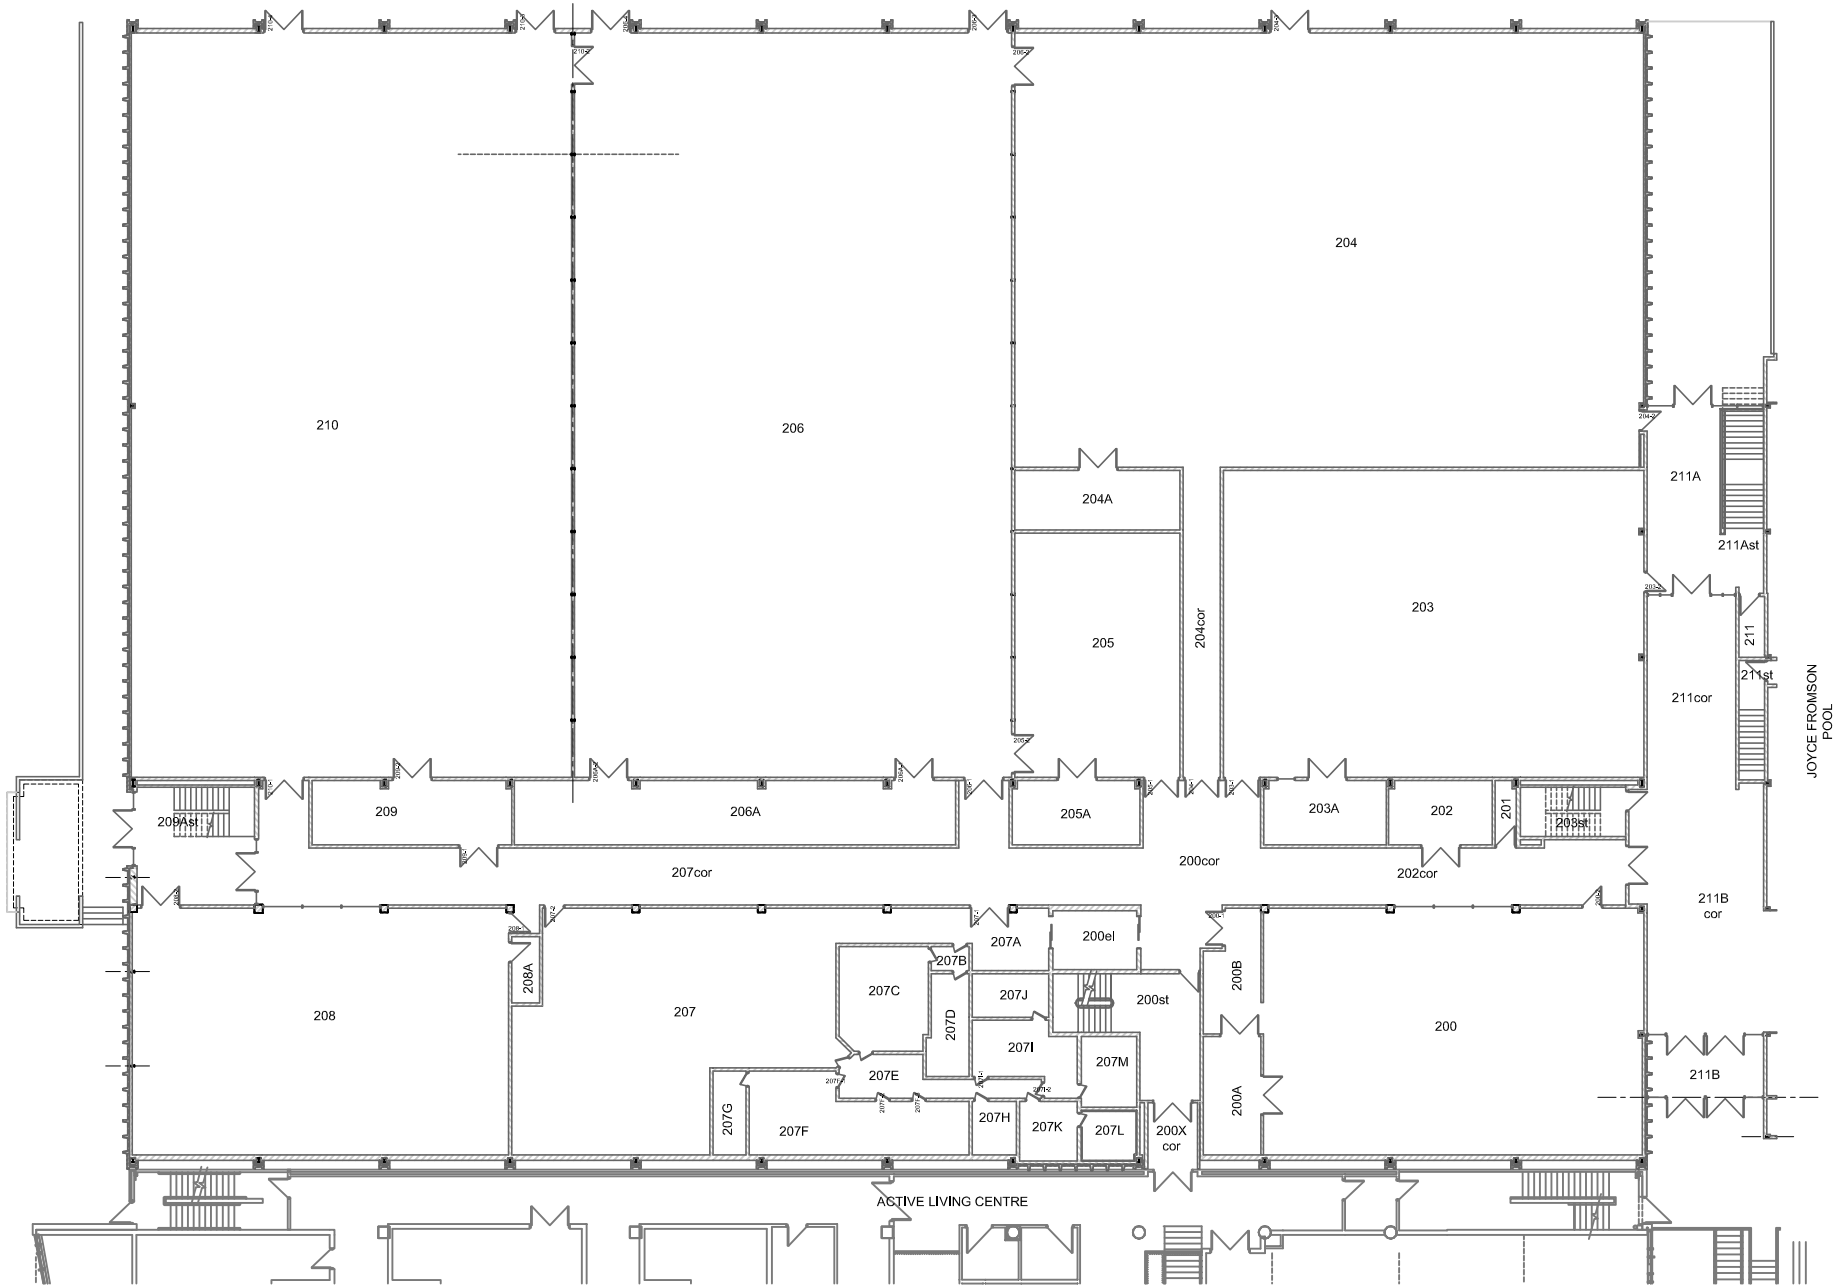

REFER TO BLDG 310
FOR CONTINUATION OF PLAN

FRANK KENNEDY CENTRE - 309
000 LEVEL

420 UNIVERSITY CRESCENT
0 (FT) 50

FRANK KENNEDY CENTRE - 309 100 LEVEL

420 UNIVERSITY CRESCENT
0 (FT) 50

FRANK KENNEDY CENTRE - 309
200 LEVEL

420 UNIVERSITY CRESCENT
0 (FT) 50

FRANK KENNEDY CENTRE - 309
300 LEVEL

420 UNIVERSITY CRESCENT
0 (FT) 50

FRANK KENNEDY CENTRE - 309
400 LEVEL

420 UNIVERSITY CRESCENT
 0 (FT) 50

FRANK KENNEDY CENTRE - 309
500 LEVEL