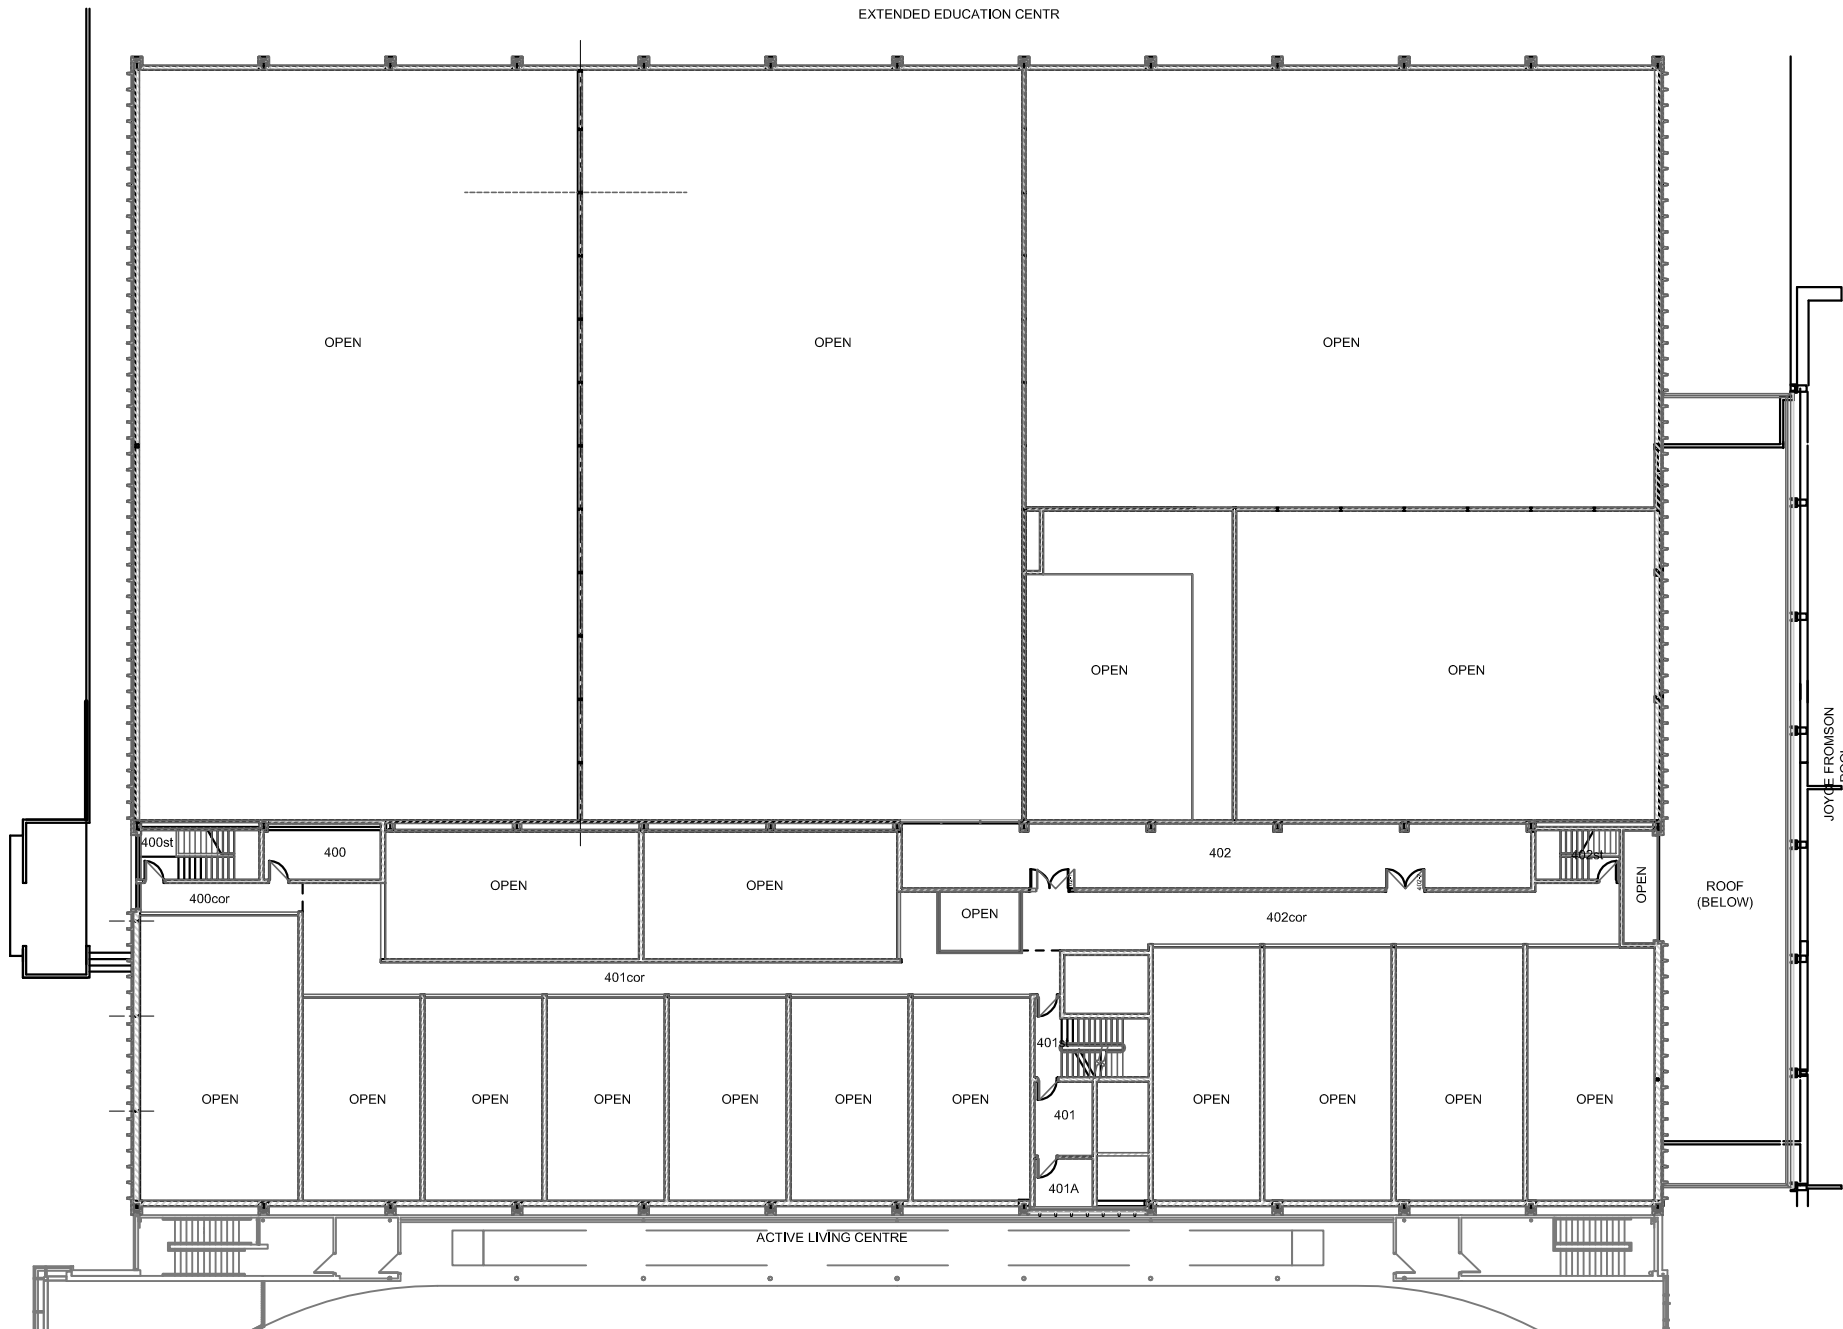

REFER TO BLDG 310
FOR CONTINUATION OF PLAN

FRANK KENNEDY CENTRE - 309
000 LEVEL

420 UNIVERSITY CRESCENT
0 (FT) 50

FRANK KENNEDY CENTRE - 309 100 LEVEL

420 UNIVERSITY CRESCENT
0 (FT) 50

FRANK KENNEDY CENTRE - 309
200 LEVEL

420 UNIVERSITY CRESCENT
0 (FT) 50

FRANK KENNEDY CENTRE - 309
300 LEVEL

420 UNIVERSITY CRESCENT
0 (FT) 50

FRANK KENNEDY CENTRE - 309
400 LEVEL

420 UNIVERSITY CRESCENT
 0 (FT) 50

FRANK KENNEDY CENTRE - 309
500 LEVEL

420 UNIVERSITY CRESCENT
0 (FT) 50