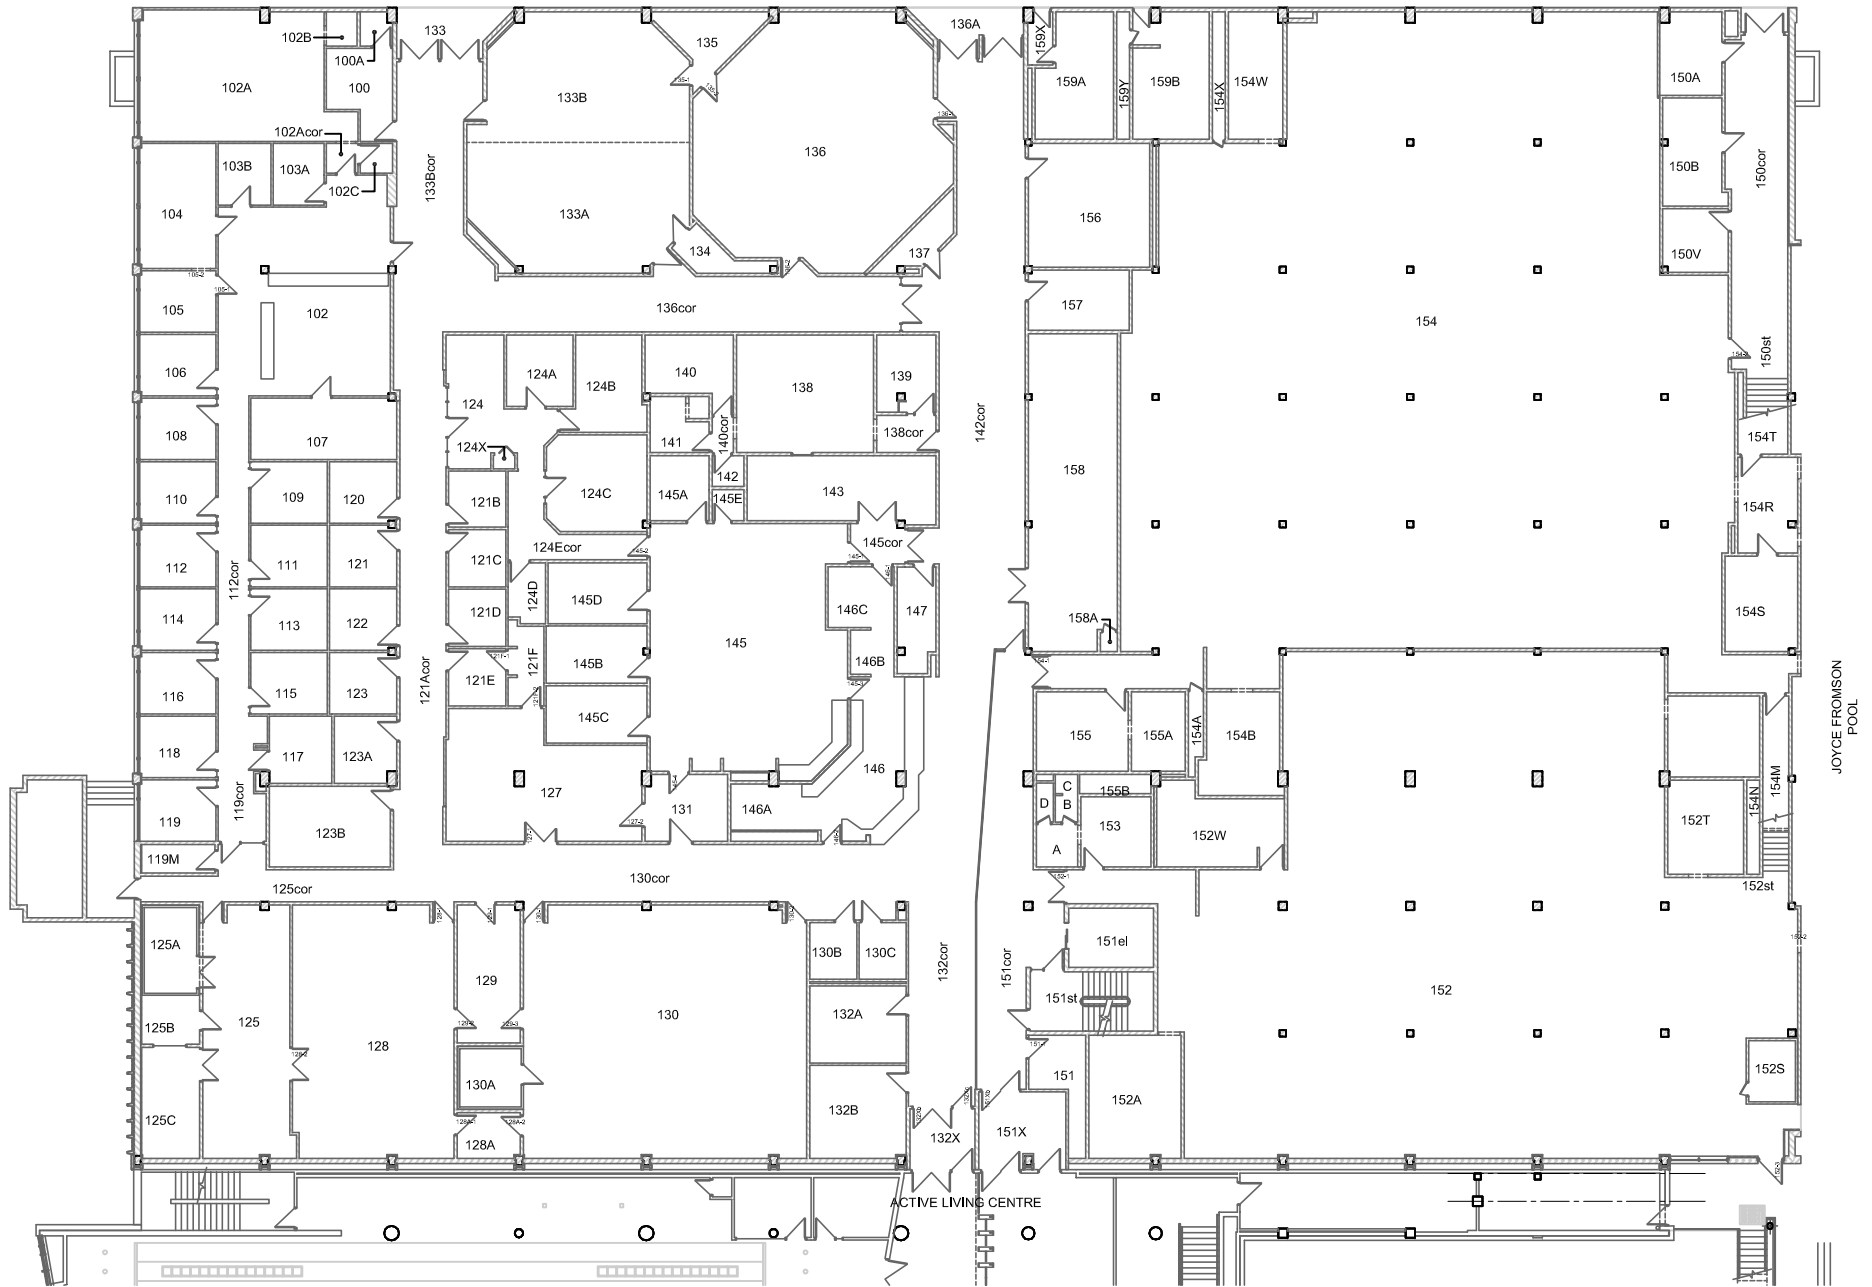

REFER TO BLDG 310
FOR CONTINUATION OF PLAN

FRANK KENNEDY CENTRE - 309
000 LEVEL

420 UNIVERSITY CRESCENT
0 (FT) 50

FRANK KENNEDY CENTRE - 309 100 LEVEL

420 UNIVERSITY CRESCENT
0 (FT) 50

FRANK KENNEDY CENTRE - 309
200 LEVEL

420 UNIVERSITY CRESCENT
0 (FT) 50

FRANK KENNEDY CENTRE - 309
300 LEVEL

420 UNIVERSITY CRESCENT
0 (FT) 50

FRANK KENNEDY CENTRE - 309
400 LEVEL

420 UNIVERSITY CRESCENT
 0 (FT) 50

FRANK KENNEDY CENTRE - 309
500 LEVEL