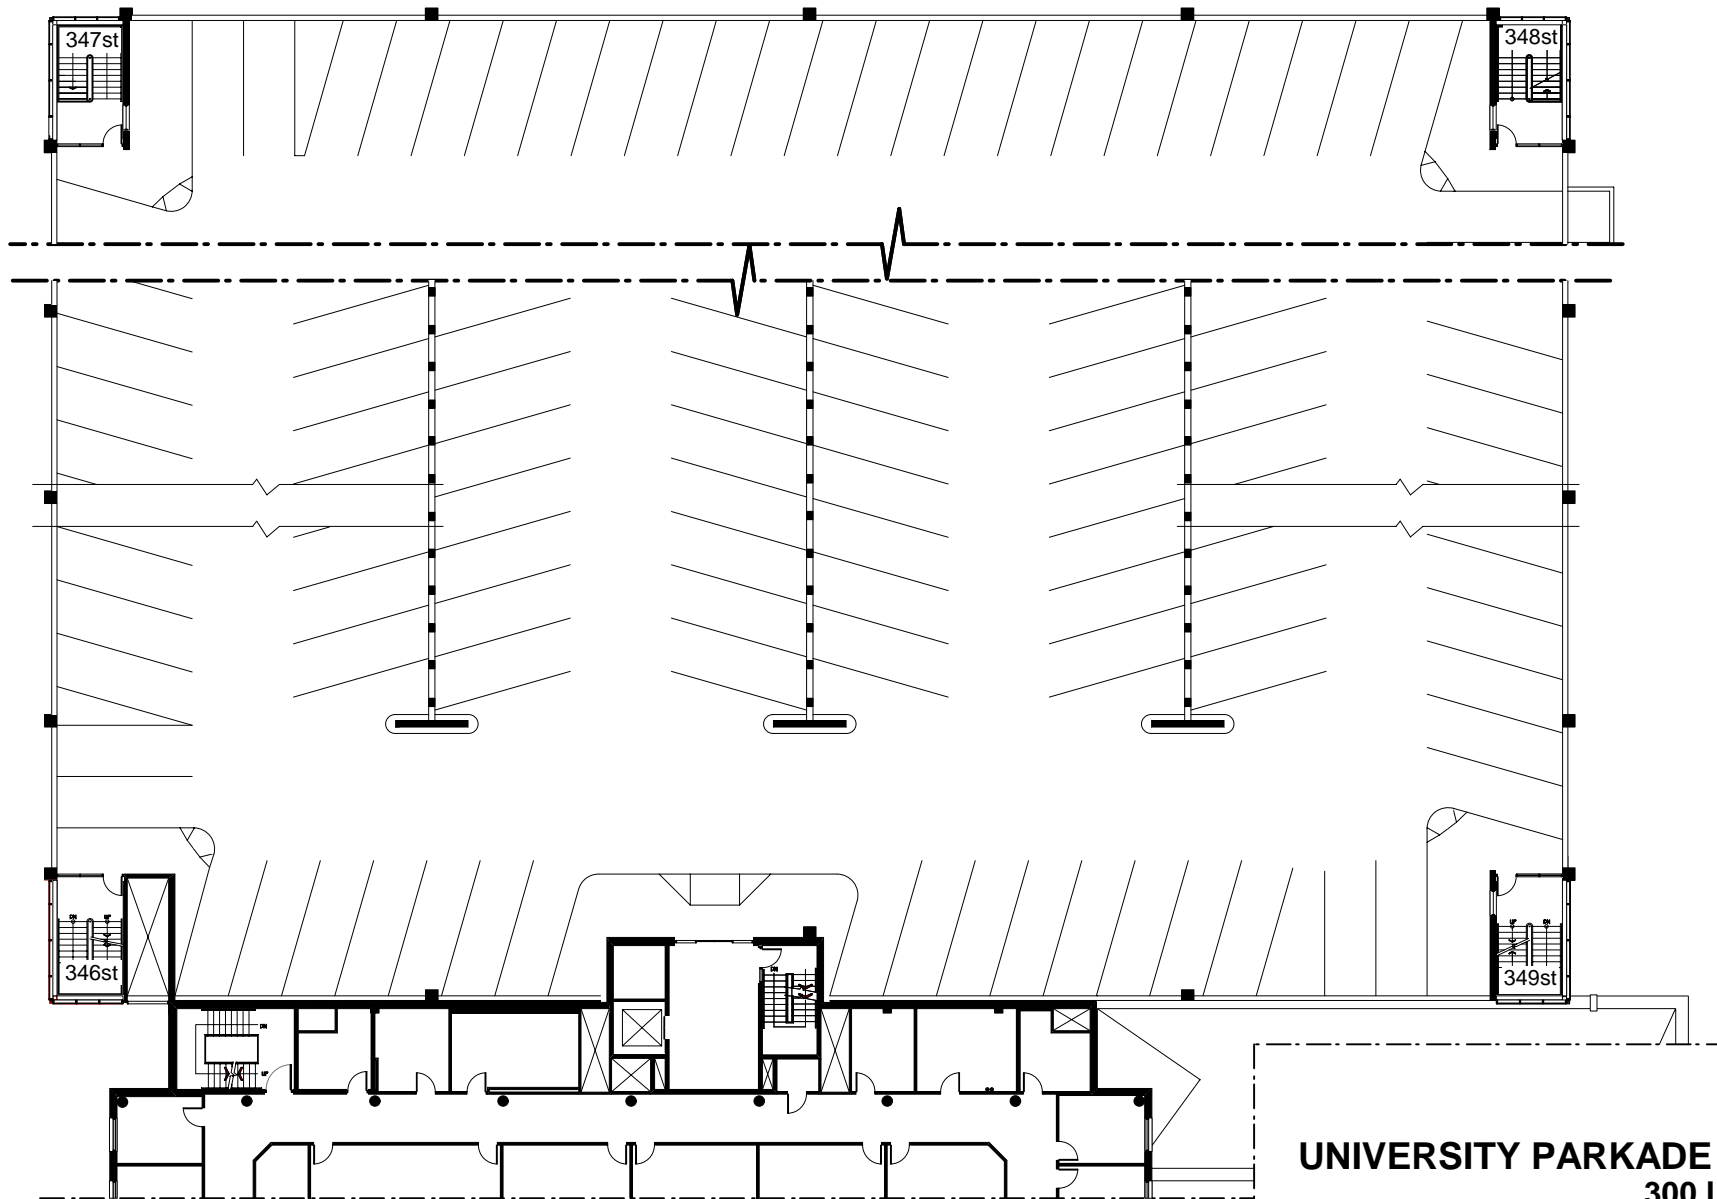

5'-0" UP
2'-0" 1/2

HELEN GLASS CENTRE FOR NURSING

UNIVERSITY PARKADE - 284
200 LEVEL

90 RALPH CAMPBELL ROAD
0 (FT) 50

NOVEMBER 15, 2006

HELEN GLASS CENTRE FOR NURSING

UNIVERSITY PARKADE - 284
300 LEVEL

90 RALPH CAMPBELL ROAD
0 (FT) 50

APRIL 22, 2005

HELEN GLASS CENTRE FOR NURSING

UNIVERSITY PARKADE - 284
400 LEVEL

90 RALPH CAMPBELL ROAD
 0 (FT) 50

APRIL 22, 2005