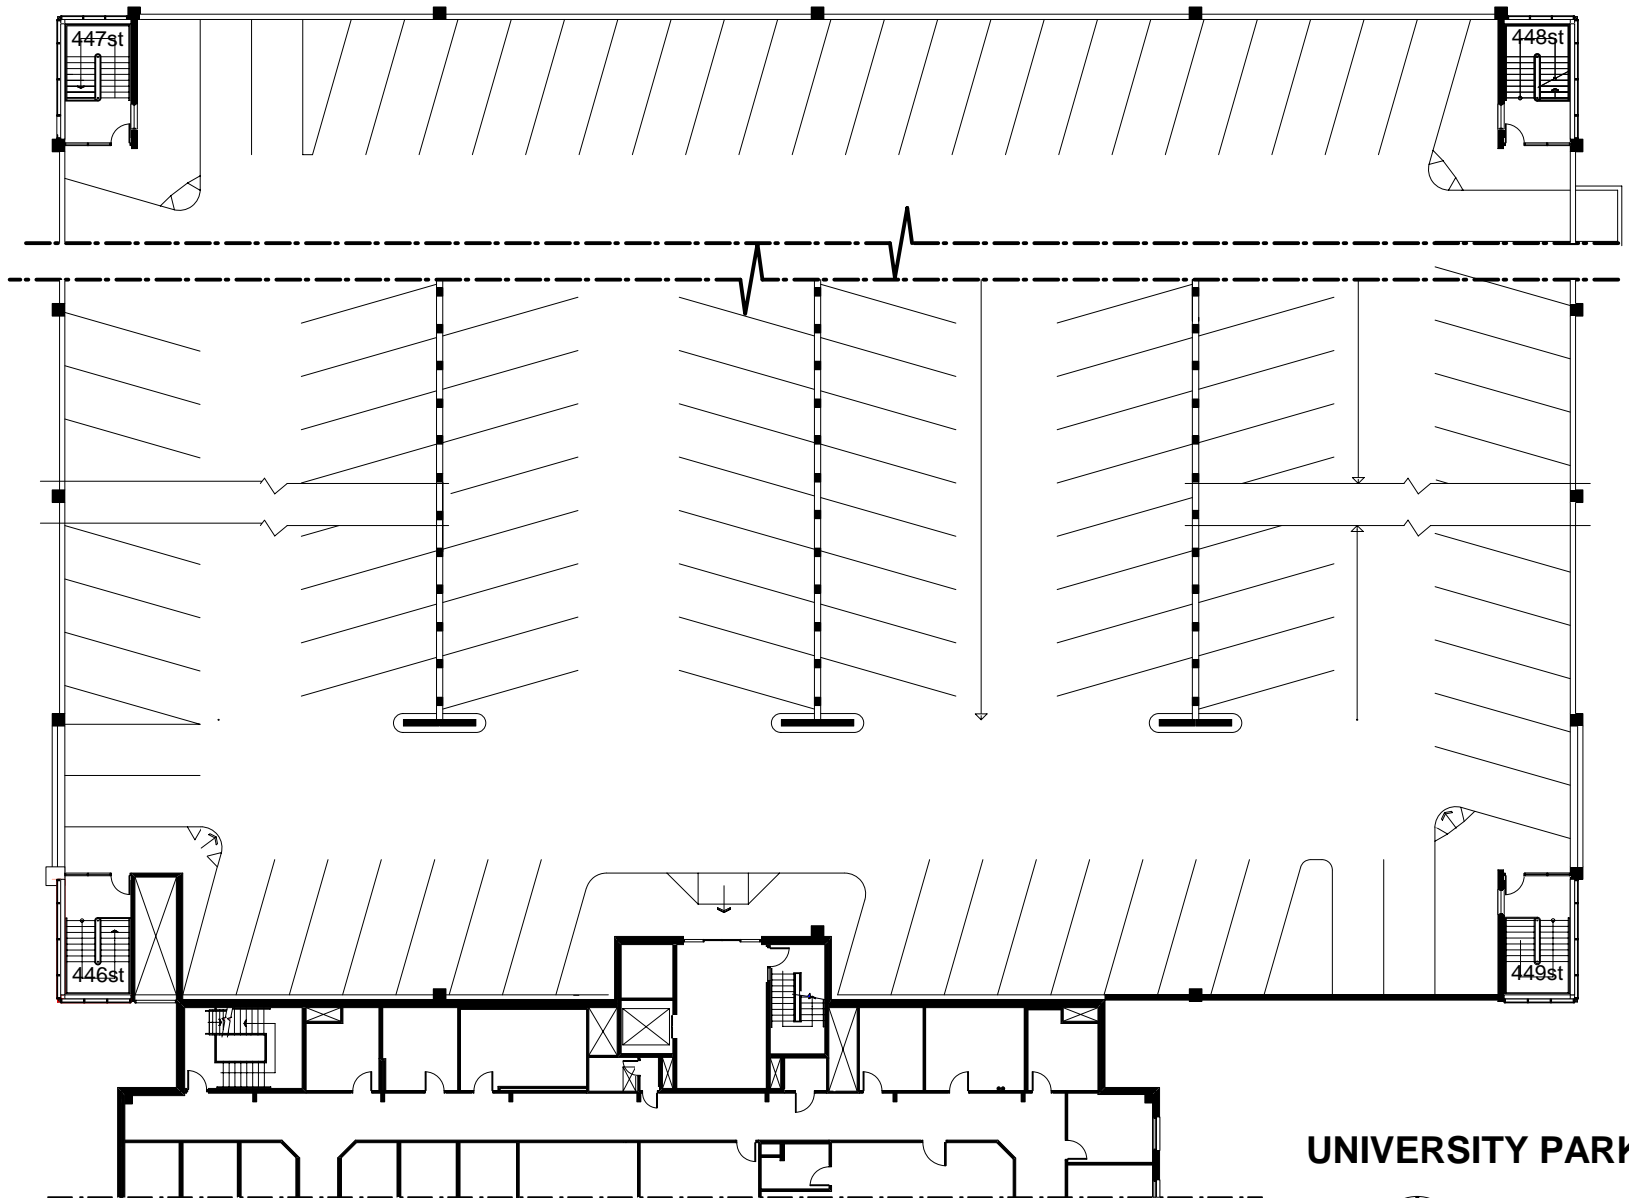

100 LEVEL

90 RALPH CAMPBELL ROAD
0 (FT) 50

DECEMBER 21, 2012

108'-6"

247st

248st

246st

249st

5'-0" UP
2'-0" 1/2

HELEN GLASS CENTRE FOR NURSING

UNIVERSITY PARKADE - 284
200 LEVEL

90 RALPH CAMPBELL ROAD
0 (FT) 50

NOVEMBER 15, 2006

HELEN GLASS CENTRE FOR NURSING

UNIVERSITY PARKADE - 284
300 LEVEL

90 RALPH CAMPBELL ROAD
0 (FT) 50

APRIL 22, 2005

HELEN GLASS CENTRE FOR NURSING

UNIVERSITY PARKADE - 284
400 LEVEL

90 RALPH CAMPBELL ROAD
 0 (FT) 50

APRIL 22, 2005