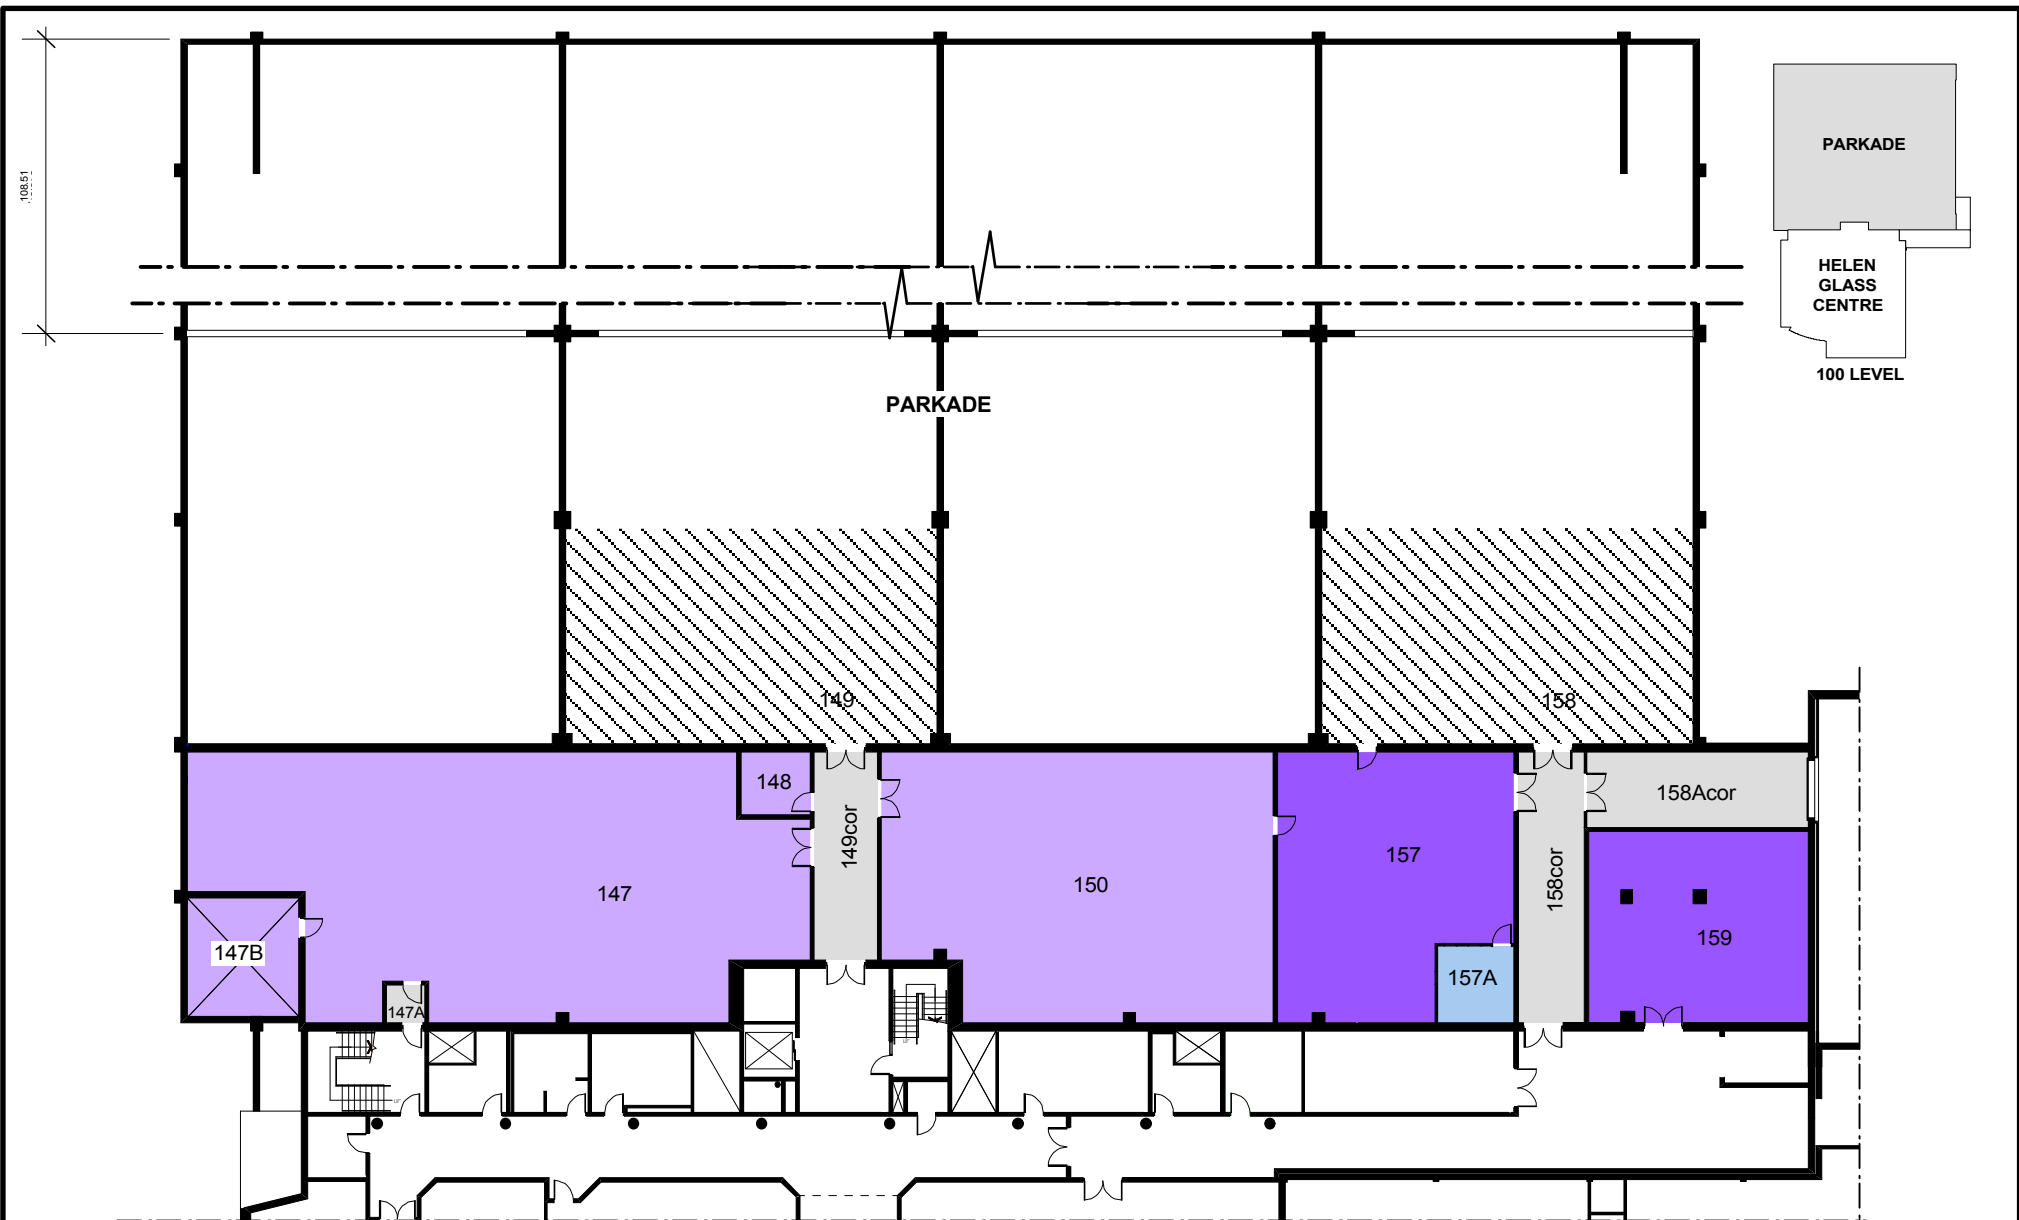

HELEN GLASS CENTRE

UNIVERSITY PARKADE - 284
100 LEVEL

90 RALPH CAMPBELL ROAD
0 (FT) 50

DECEMBER 21, 2012

108.51

PARKADE

HELEN
GLASS
CENTRE

100 LEVEL