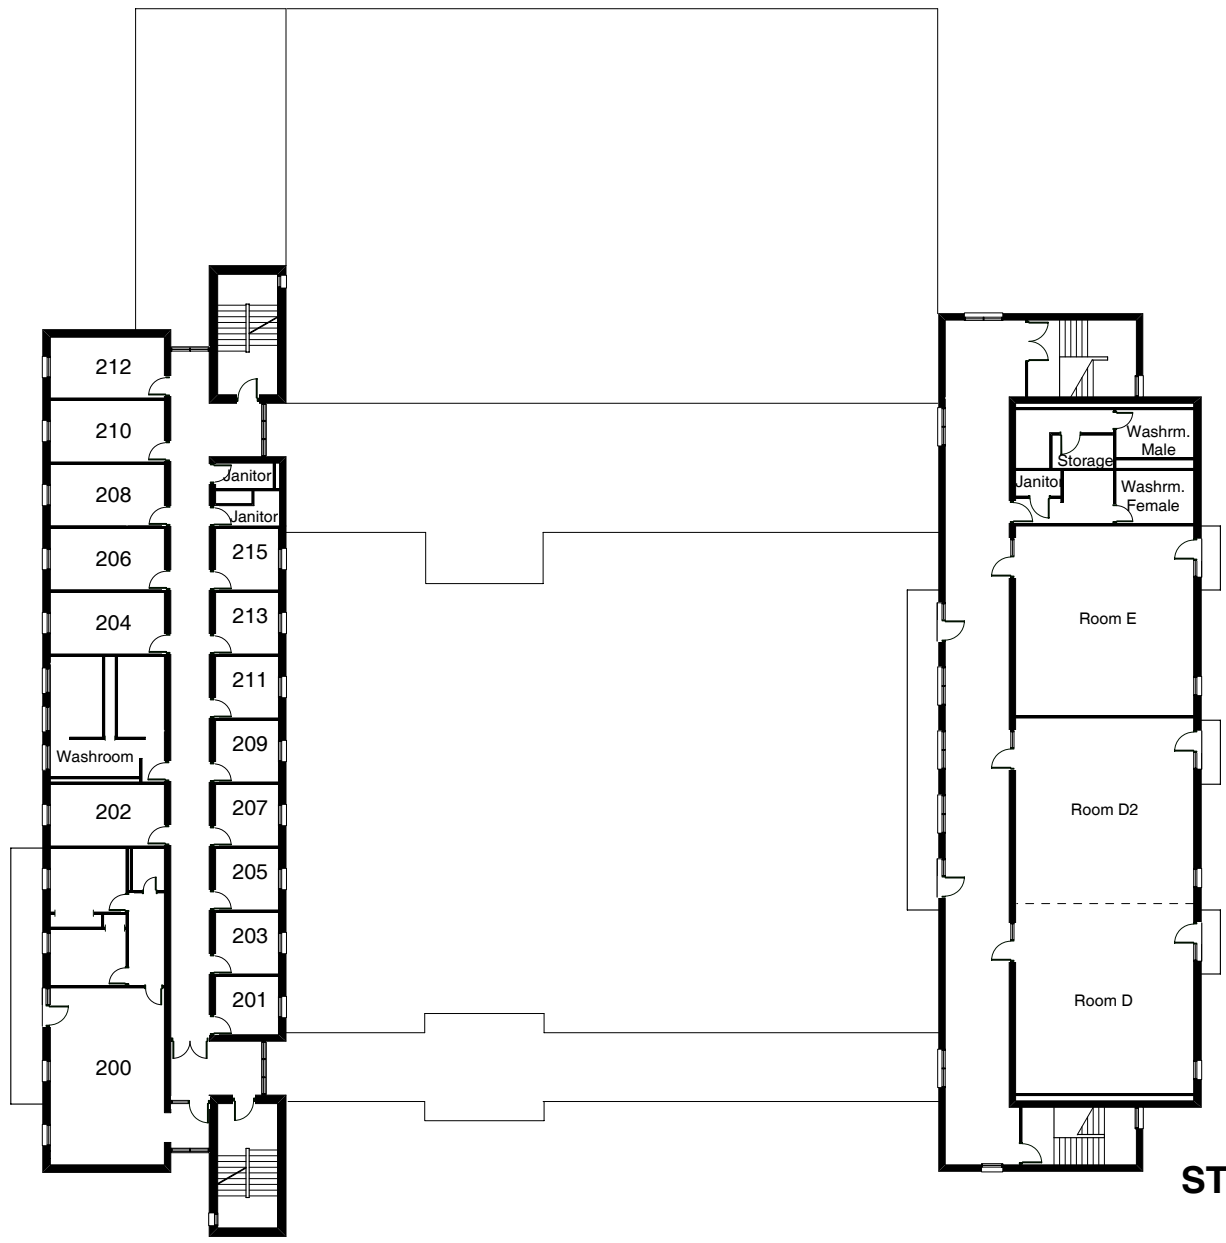

**ST. ANDREW'S COLLEGE - 147
000 LEVEL
29 DYSART ROAD**

MARCH 24, 2005

114

ST. ANDREW'S COLLEGE - 147
100 LEVEL
 29 DYSART ROAD

MARCH 24, 2005

ST. ANDREW'S COLLEGE - 147
200 LEVEL
 29 DYSART ROAD

MARCH 24, 2005

ST. ANDREW'S COLLEGE - 147
300 LEVEL
29 DYSART ROAD

MARCH 24, 2005

ST. ANDREW'S COLLEGE - 147
400 LEVEL
29 DYSART ROAD

MARCH 24, 2005

ST. ANDREW'S COLLEGE - 147
500 LEVEL
29 DYSART ROAD

MARCH 24, 2005