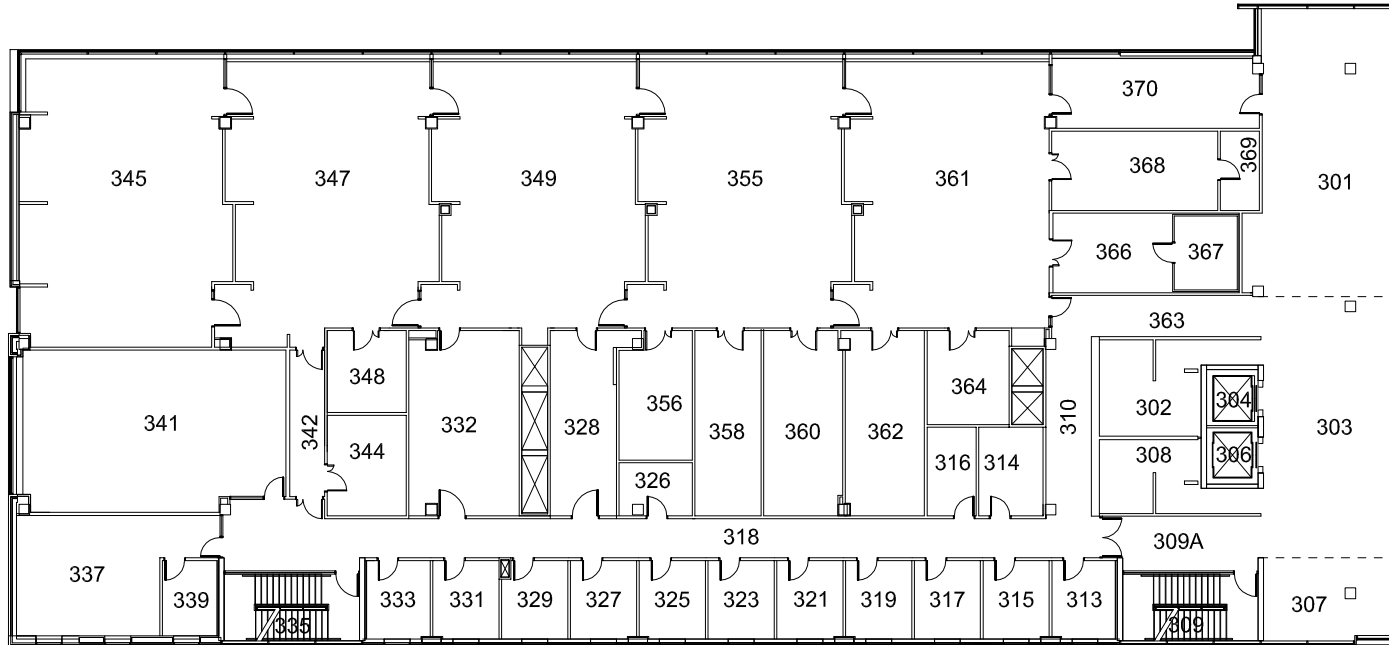

APOTEX CENTRE - 462
000 LEVEL

750 MCDERMOT AVENUE
 0 (FT) 50

FEBRUARY 13, 2017

APOTEX CENTRE - 462
100 LEVEL

750 MCDERMOT AVENUE
 0 (FT) 50

FEBRUARY 13, 2017

**APOTEX CENTRE - 462
200 LEVEL**

750 MCDERMOT AVENUE
0 (FT) 50

FEBRUARY 13, 2017

APOTEX CENTRE - 462
300 LEVEL

750 MCDERMOT AVENUE
 0 (FT) 50

FEBRUARY 13, 2017

APOTEX CENTRE - 462
400 LEVEL

750 MCDERMOT AVENUE
 0 (FT) 50

FEBRUARY 13, 2017

APOTEX CENTRE - 462
500 LEVEL