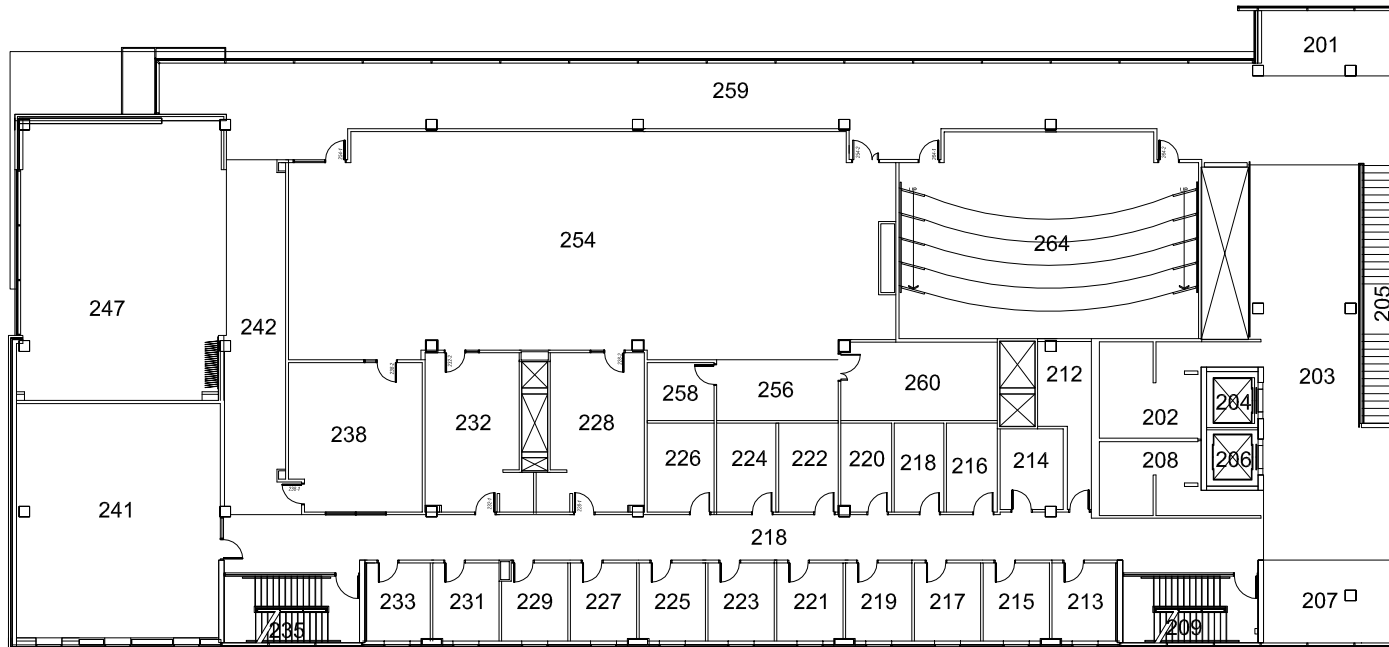

APOTEX CENTRE - 462
000 LEVEL

750 MCDERMOT AVENUE
 0 (FT) 50

FEBRUARY 13, 2017

APOTEX CENTRE - 462
100 LEVEL

750 MCDERMOT AVENUE
 0 (FT) 50

FEBRUARY 13, 2017

**APOTEX CENTRE - 462
200 LEVEL**

750 MCDERMOT AVENUE
0 (FT) 50

FEBRUARY 13, 2017

APOTEX CENTRE - 462
300 LEVEL

750 MCDERMOT AVENUE
 0 (FT) 50

FEBRUARY 13, 2017

APOTEX CENTRE - 462
400 LEVEL

750 MCDERMOT AVENUE
 0 (FT) 50

FEBRUARY 13, 2017

APOTEX CENTRE - 462
500 LEVEL