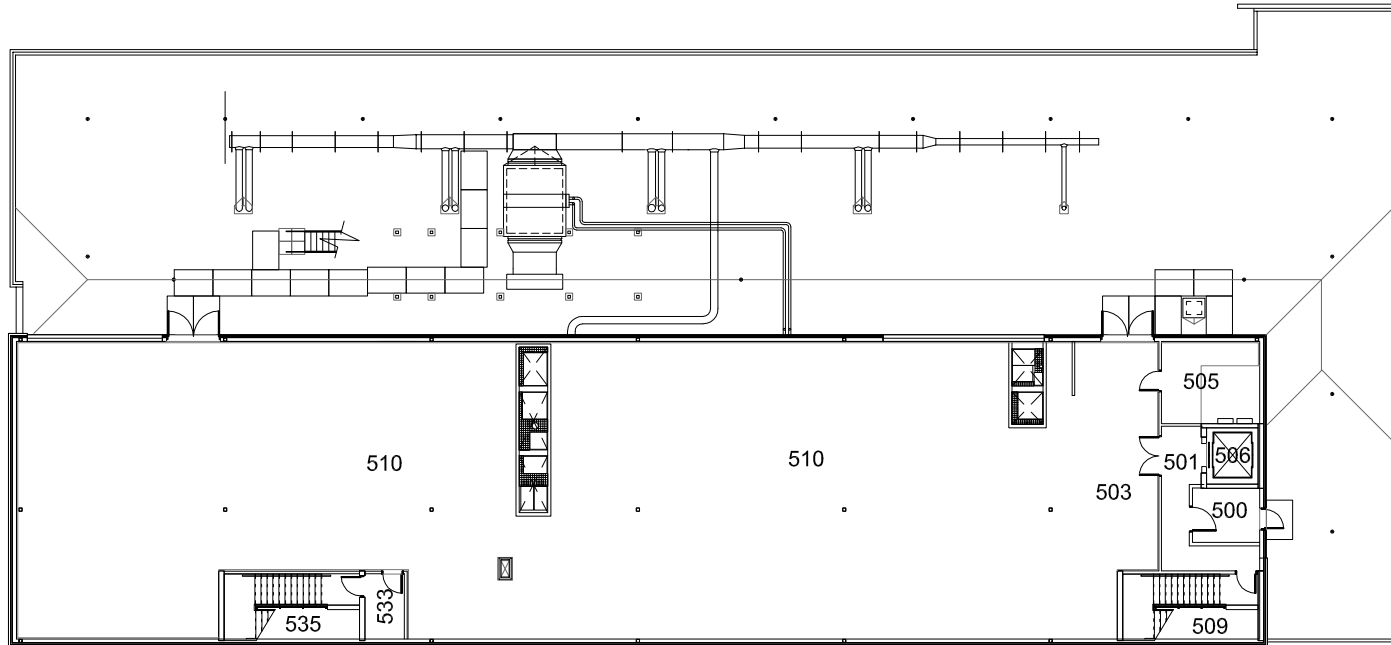

FEBRUARY 13, 2017

APOTEX CENTRE - 462
300 LEVEL

750 MCDERMOT AVENUE
 0 (FT) 50

FEBRUARY 13, 2017

APOTEX CENTRE - 462
400 LEVEL

750 MCDERMOT AVENUE
 0 (FT) 50

FEBRUARY 13, 2017

APOTEX CENTRE - 462
500 LEVEL