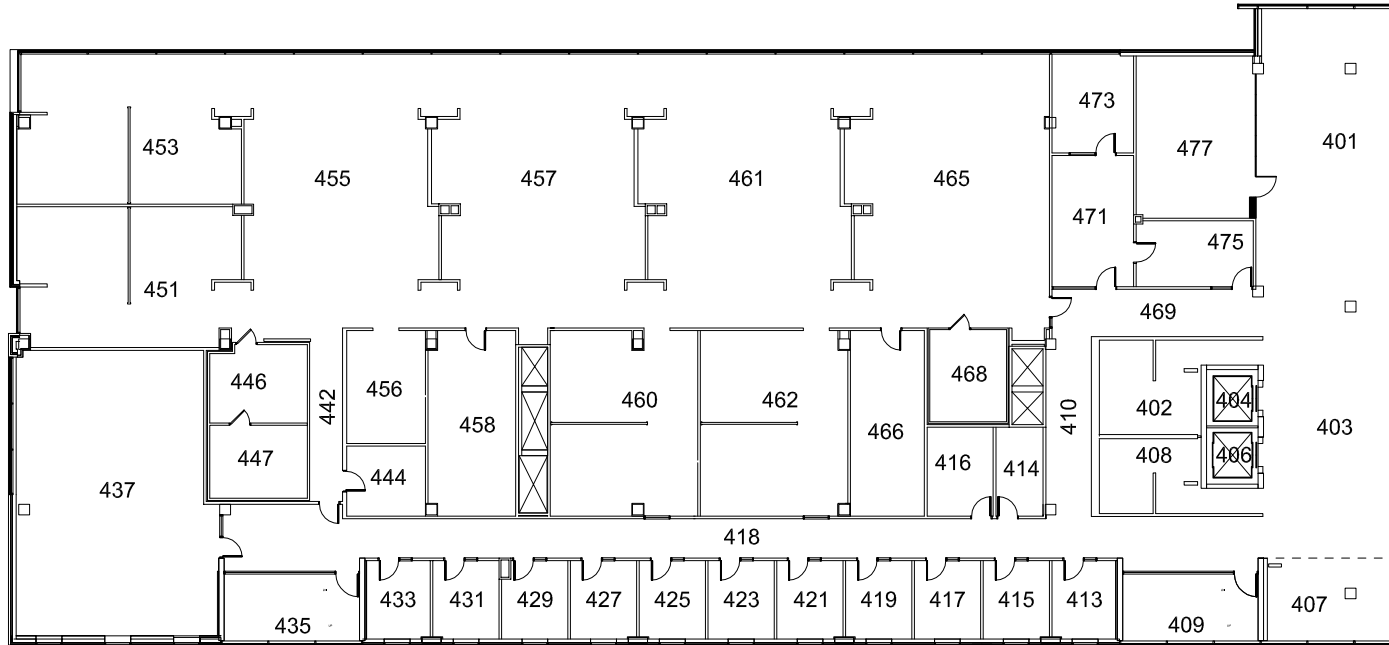

FEBRUARY 13, 2017

APOTEX CENTRE - 462
300 LEVEL

750 MCDERMOT AVENUE
 0 (FT) 50

FEBRUARY 13, 2017

APOTEX CENTRE - 462
400 LEVEL

750 MCDERMOT AVENUE
 0 (FT) 50

FEBRUARY 13, 2017

APOTEX CENTRE - 462
500 LEVEL

750 MCDERMOT AVENUE
 0 (FT) 50

FEBRUARY 13, 2017