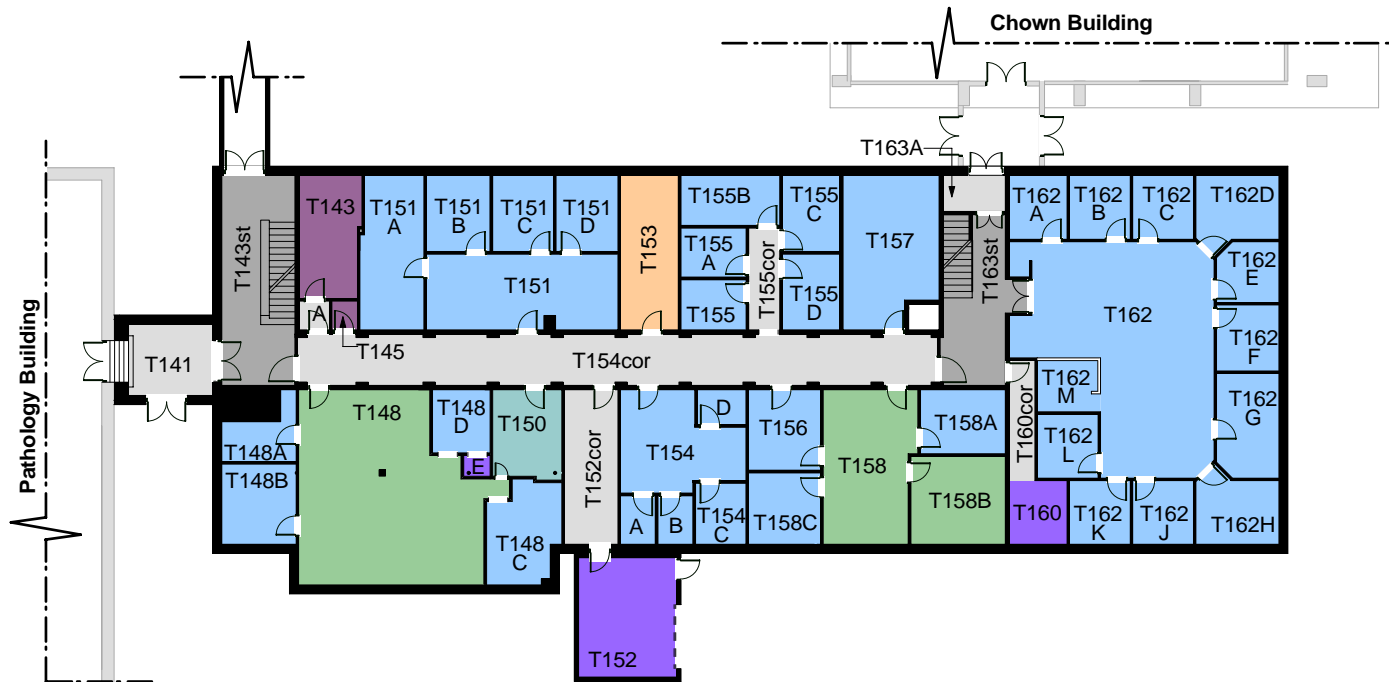

BASIC SCIENCE - 455
000 LEVEL

770 BANNATYNE AVE

FEBRUARY 15, 2005

BASIC SCIENCE - 455
000 LEVEL

770 BANNATYNE AVE

FEBRUARY 15, 2005

BASIC SCIENCE - 455
100 LEVEL
 770 BANNATYNE AVE

FEBRUARY 15, 2005

BASIC SCIENCE - 455
100 LEVEL
 770 BANNATYNE AVE

FEBRUARY 15, 2005

BASIC SCIENCE - 455
200 LEVEL

770 BANNATYNE AVE

FEBRUARY 21, 2014

BASIC SCIENCE - 455
200 LEVEL

770 BANNATYNE AVE

FEBRUARY 21, 2014

BASIC SCIENCE - 455
300 LEVEL

770 BANNATYNE AVE

FEBRUARY 15, 2005

BASIC SCIENCE - 455
300 LEVEL

770 BANNATYNE AVE

FEBRUARY 15, 2005