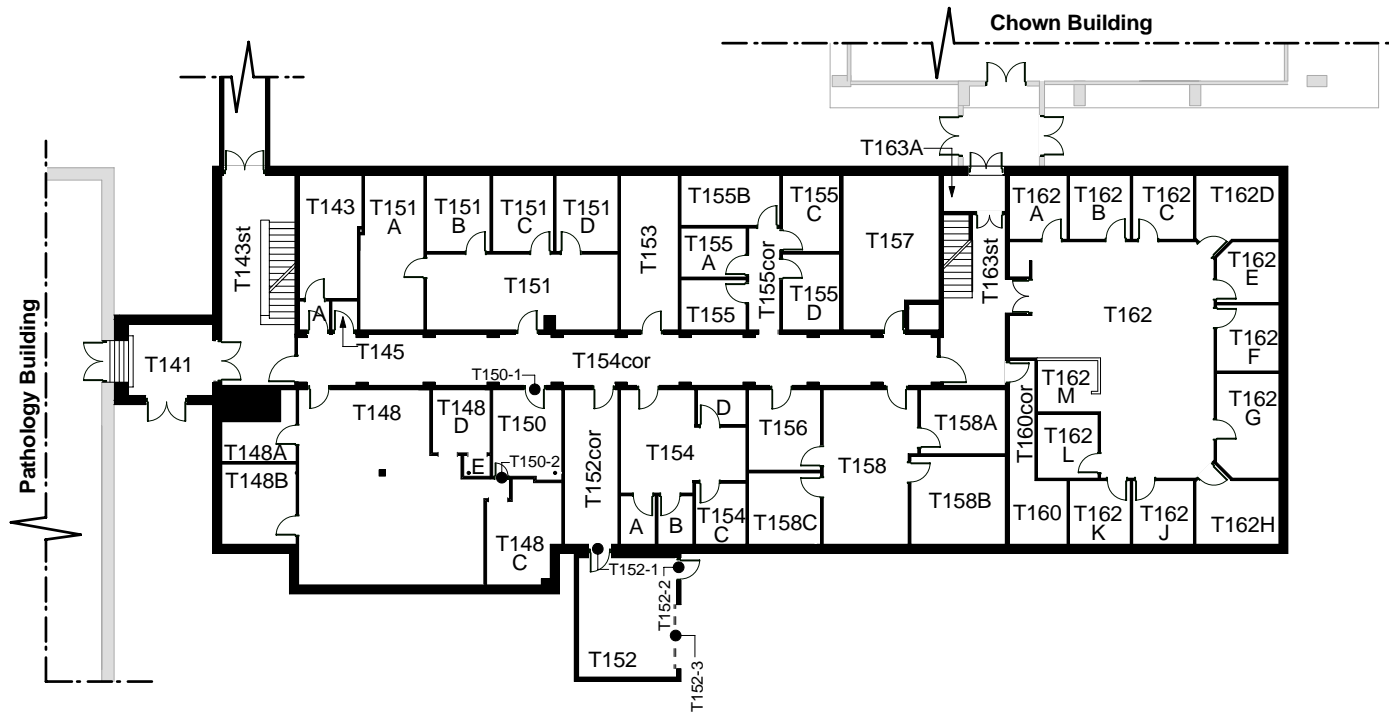

BASIC SCIENCE - 455
000 LEVEL

770 BANNATYNE AVE

FEBRUARY 15, 2005

BASIC SCIENCE - 455
000 LEVEL

770 BANNATYNE AVE

FEBRUARY 15, 2005

BASIC SCIENCE - 455
100 LEVEL
 770 BANNATYNE AVE

FEBRUARY 15, 2005

BASIC SCIENCE - 455
100 LEVEL
 770 BANNATYNE AVE

FEBRUARY 15, 2005

BASIC SCIENCE - 455
200 LEVEL

770 BANNATYNE AVE

FEBRUARY 21, 2014

BASIC SCIENCE - 455
200 LEVEL

770 BANNATYNE AVE

FEBRUARY 21, 2014