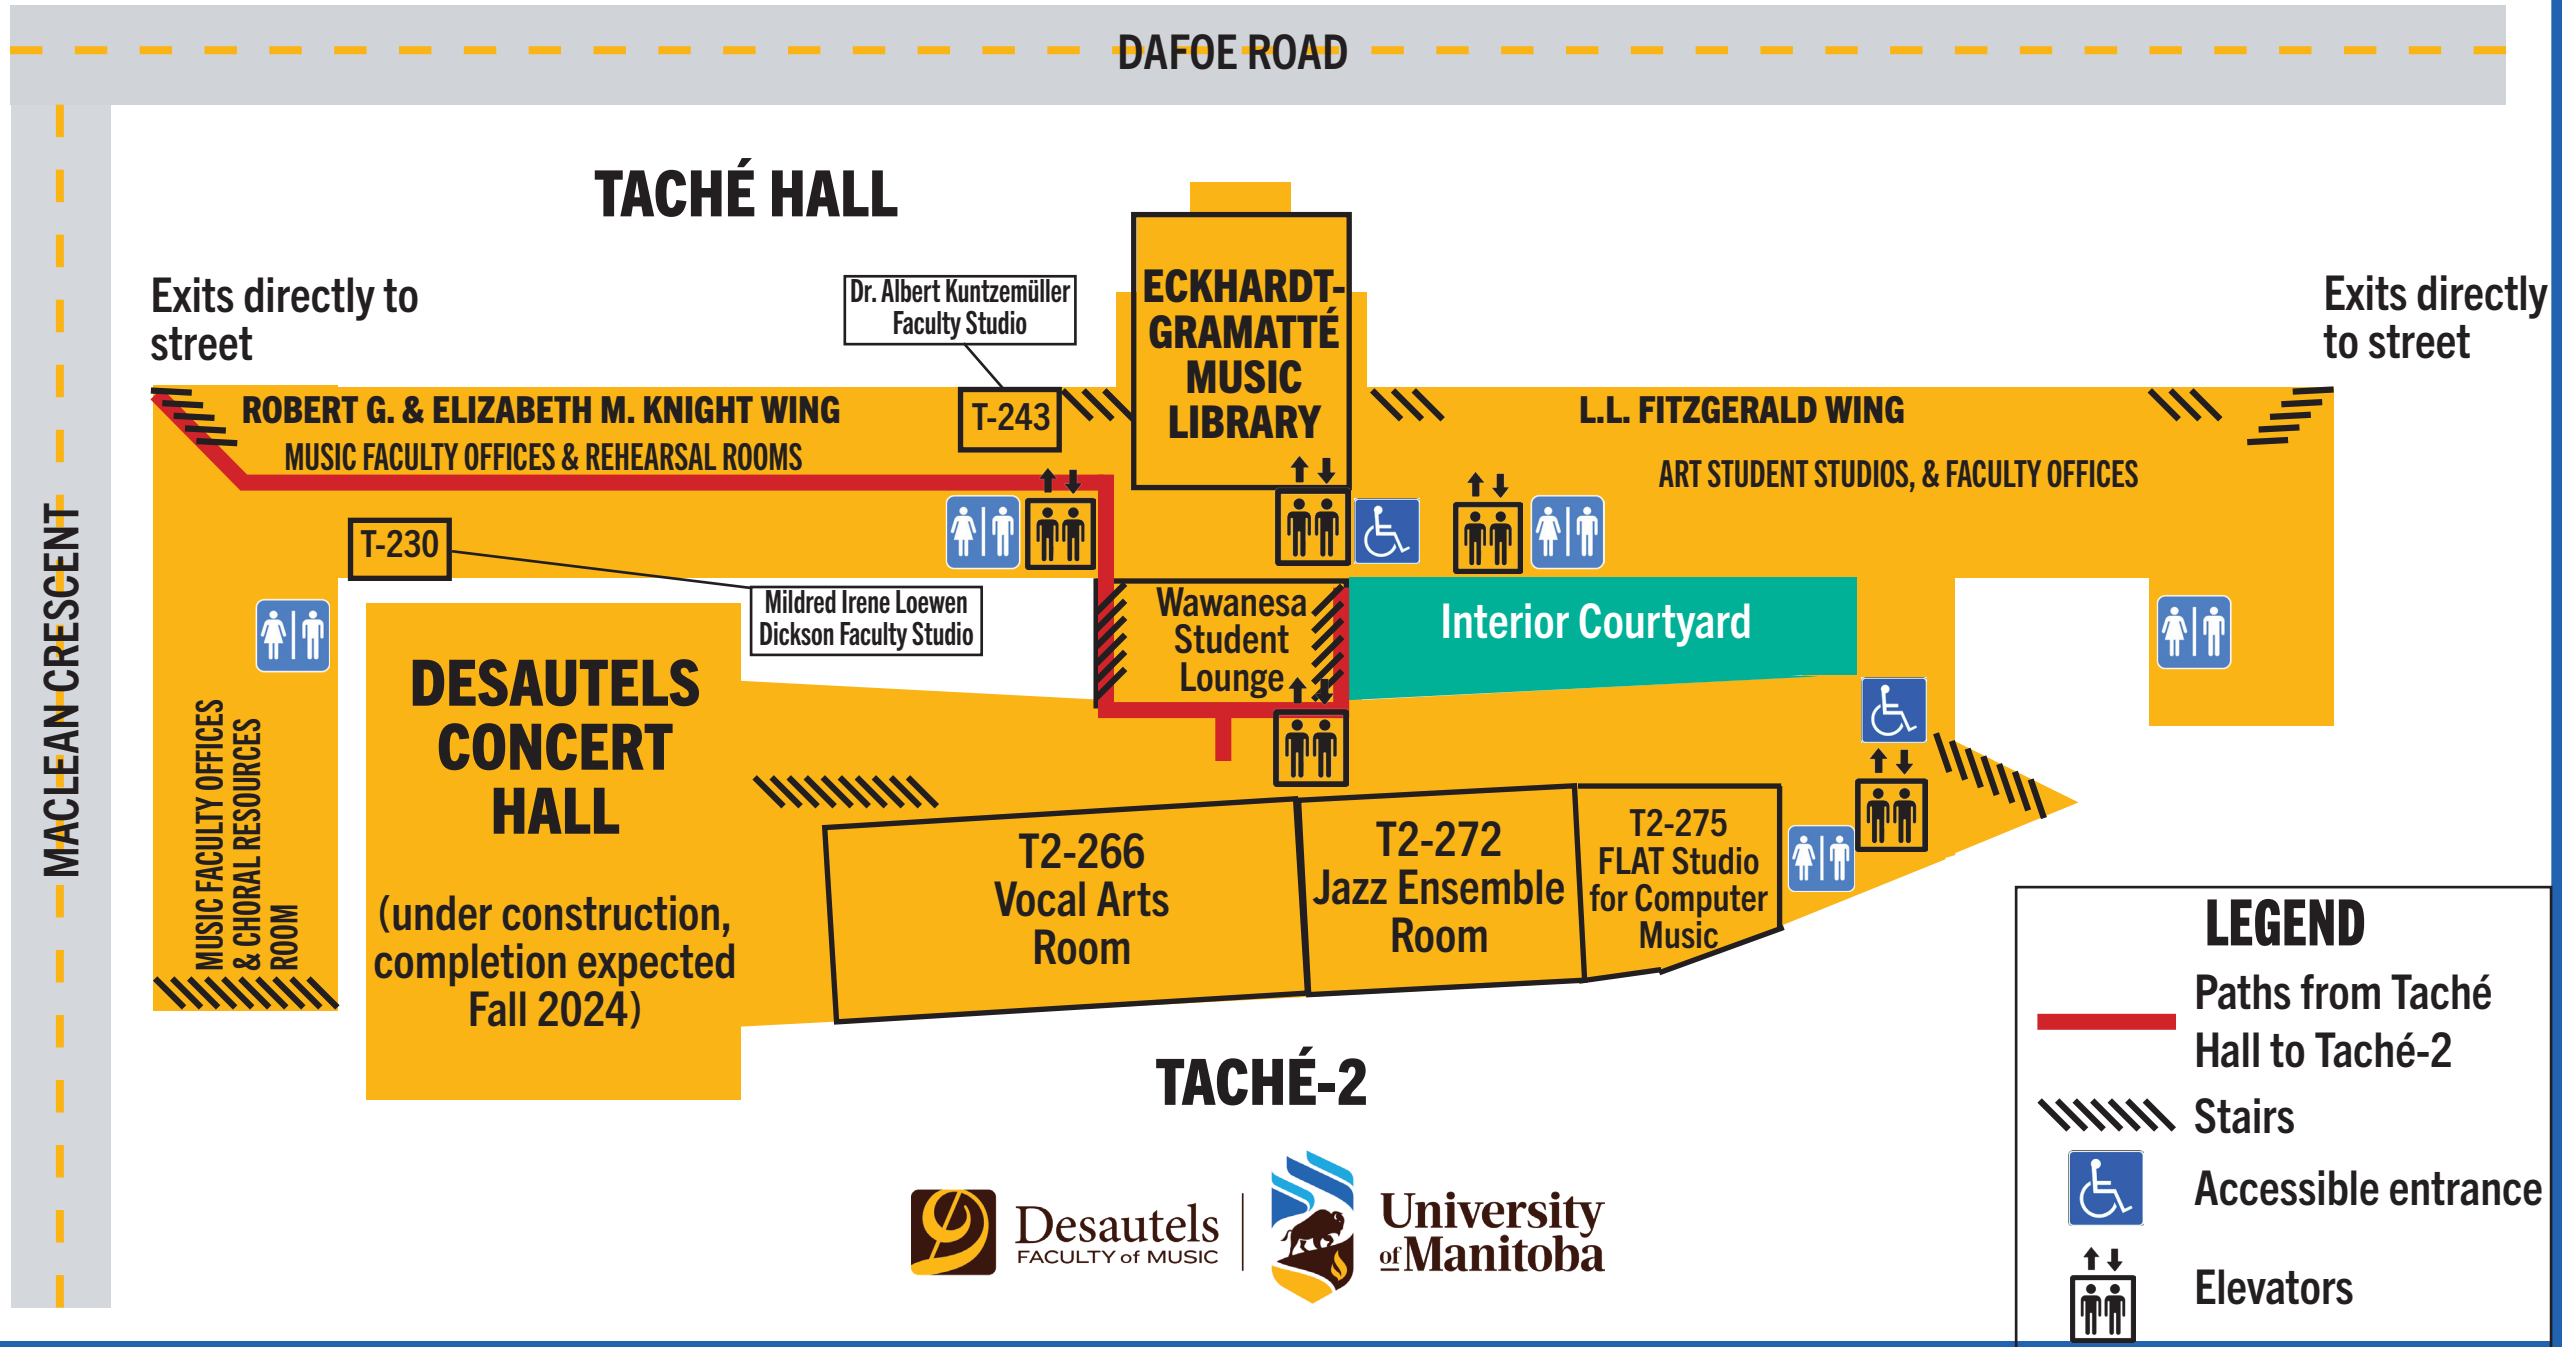

TACHÉ ARTS COMPLEX, LEVEL 1

DAFOE ROAD

MACLEAN CRESCENT

LEGEND

- Paths from Taché Hall to Taché-2
- //// Stairs
- ♿ Accessible entrance
- ↑↓ Elevators

TACHÉ ARTS COMPLEX, LEVEL 2

LEGEND

- Paths from Taché Hall to Taché-2
- Stairs
- Accessible entrance
- Elevators

TACHÉ ARTS COMPLEX, LEVEL 3

TACHÉ ARTS COMPLEX, LEVEL 4

TACHÉ HALL

DAFOE ROAD

MAGLEAN CRESCENT

ROBERT G. & ELIZABETH M. KNIGHT WING

MUSIC STUDENT PRACTICE ROOMS

MUSIC STUDENT PRACTICE ROOMS

John J. Conklin Theatre
in the

GAIL ASPER PERFORMING ARTS HALL

L.L. FITZGERALD WING

Art History resource room T-477

ART STUDENT STUDIOS AND FACULTY OFFICES

Interior Courtyard

Bridge to ARTlab

NO ACCESS TO TACHÉ ARTS COMPLEX FROM 4TH FLOOR OF TACHÉ HALL

LEGEND

-  This area accessible only with swipe card
-  No pedestrian access between Knight Wing & Fitzgerald Wing
-  Stairs
-  Accessible entrance
-  Elevators