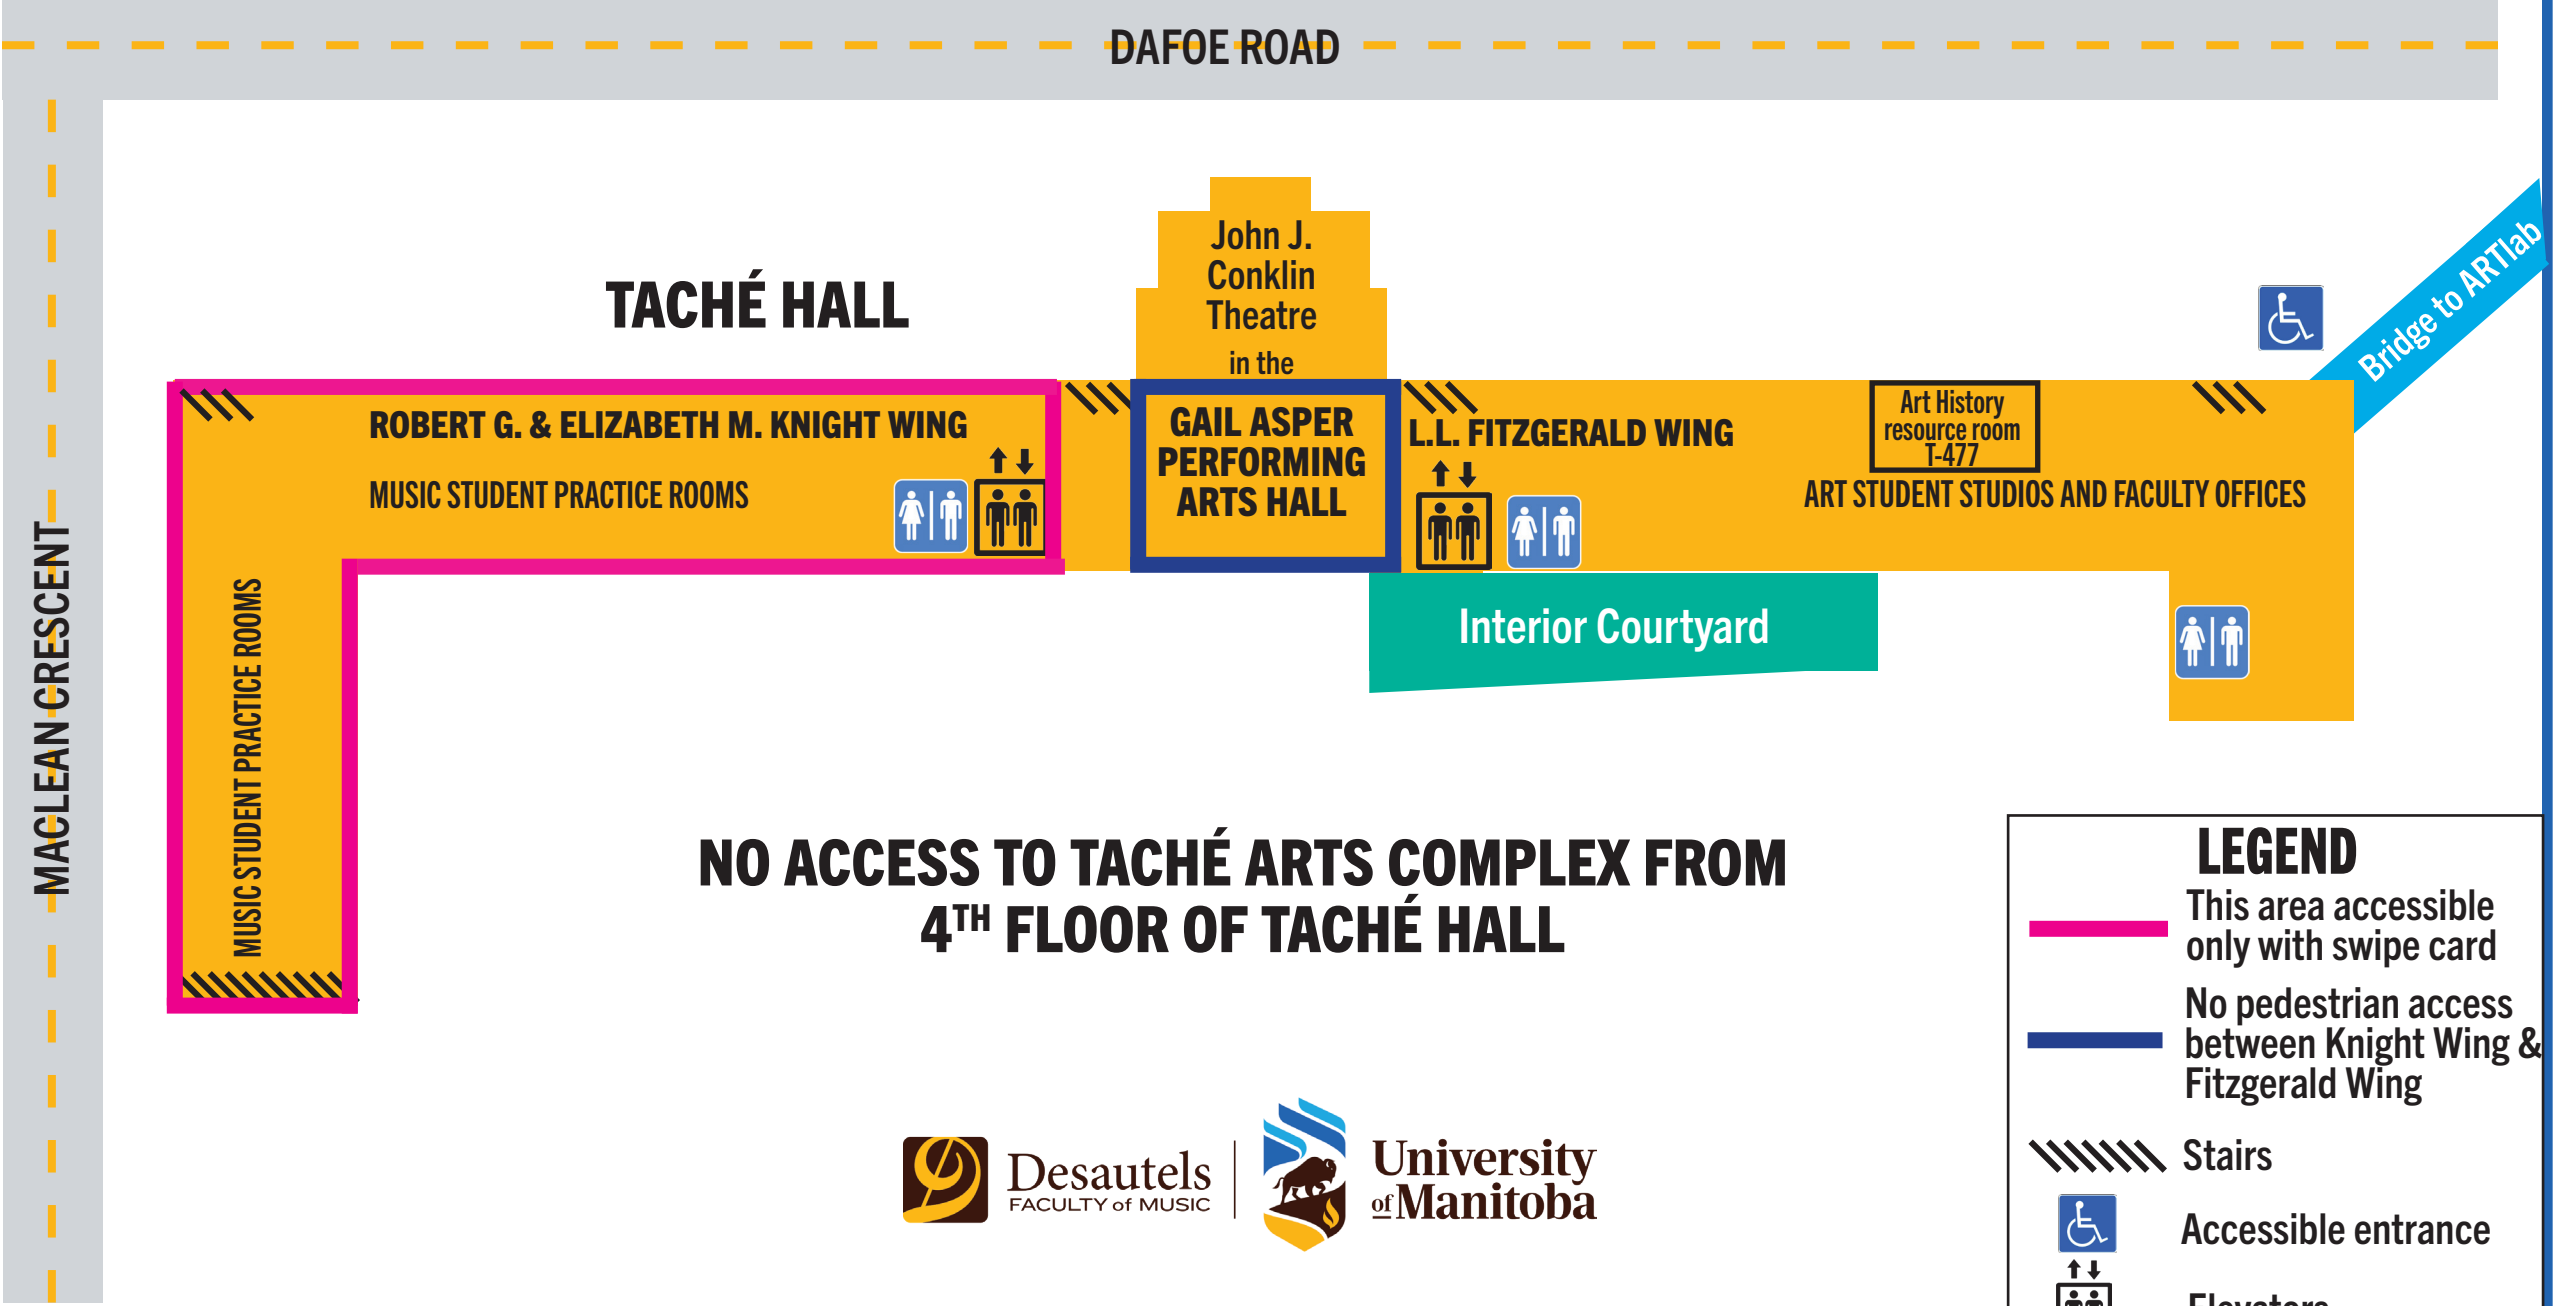

TACHÉ ARTS COMPLEX, LEVEL 1

DAFOE ROAD

MACLEAN CRESCENT

LEGEND

- Paths from Taché Hall to Taché-2
- //// Stairs
- ♿ Accessible entrance
- ↑↓ Elevators

TACHÉ ARTS COMPLEX, LEVEL 2

LEGEND

- Paths from Taché Hall to Taché-2
- Stairs
- Accessible entrance
- Elevators

TACHÉ ARTS COMPLEX, LEVEL 3

TACHÉ ARTS COMPLEX, LEVEL 4

TACHÉ HALL

DAFOE ROAD

MAGLEAN CRESCENT

ROBERT G. & ELIZABETH M. KNIGHT WING

MUSIC STUDENT PRACTICE ROOMS

MUSIC STUDENT PRACTICE ROOMS

John J. Conklin Theatre
in the

GAIL ASPER PERFORMING ARTS HALL

L.L. FITZGERALD WING

Art History resource room T-477

ART STUDENT STUDIOS AND FACULTY OFFICES

Interior Courtyard

Bridge to ARTlab

NO ACCESS TO TACHÉ ARTS COMPLEX FROM 4TH FLOOR OF TACHÉ HALL

LEGEND

-  This area accessible only with swipe card
-  No pedestrian access between Knight Wing & Fitzgerald Wing
-  Stairs
-  Accessible entrance
-  Elevators