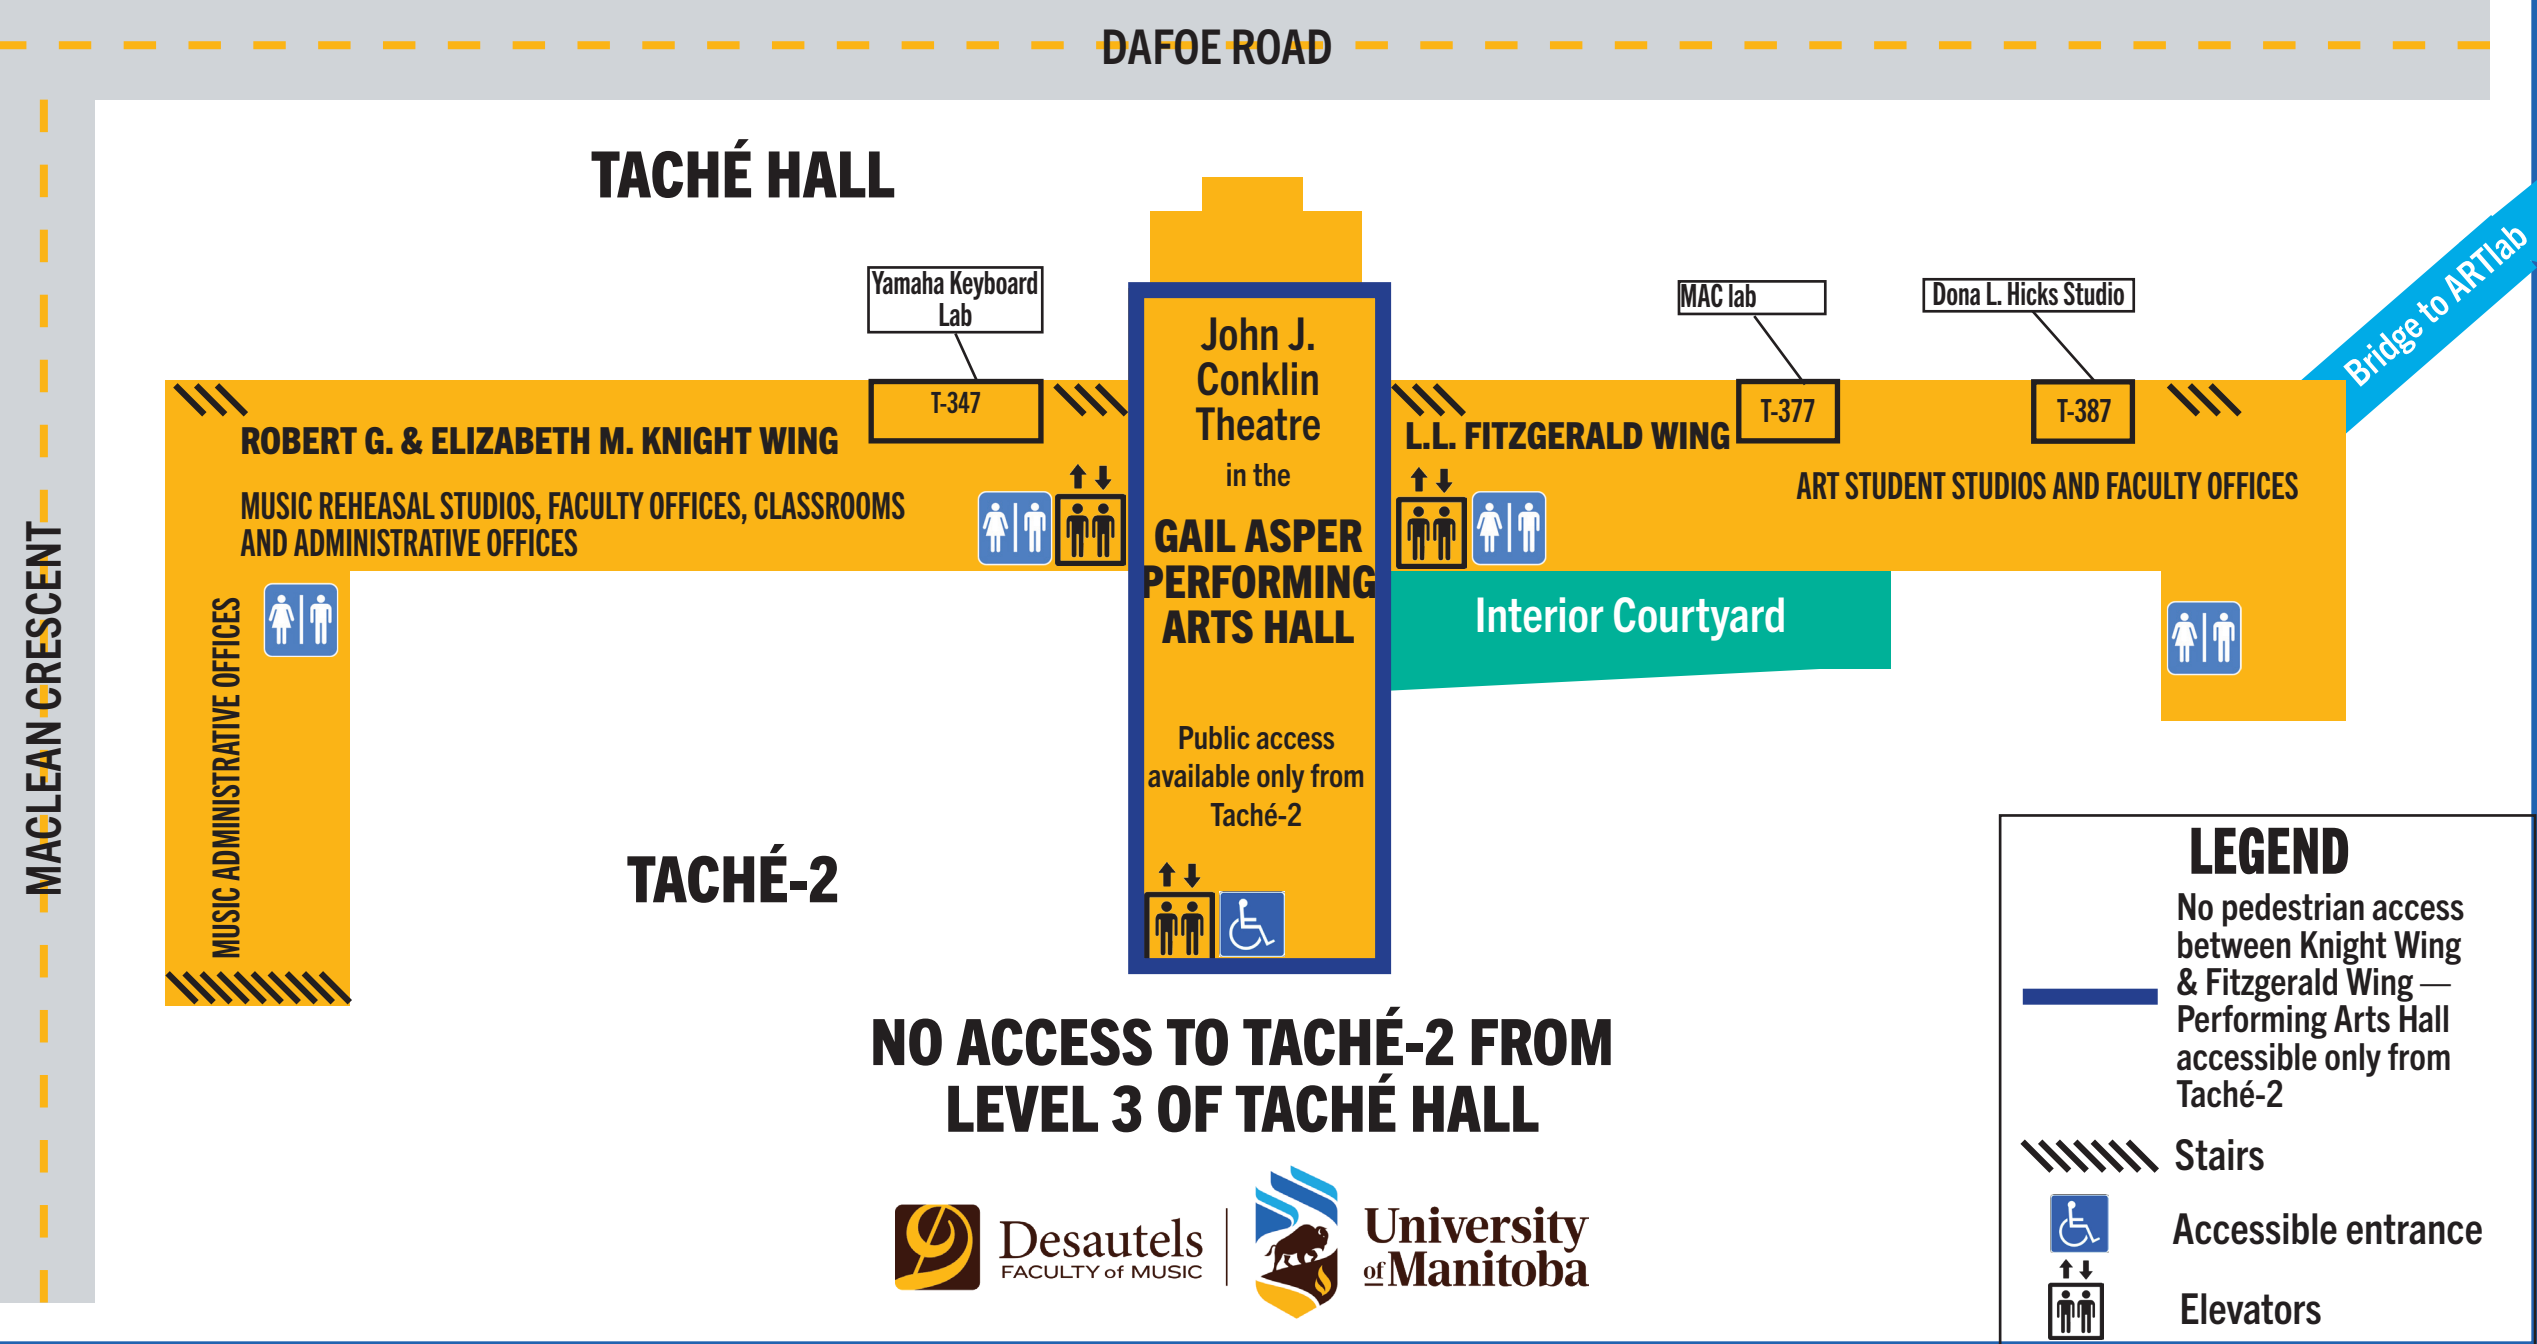

TACHÉ ARTS COMPLEX, LEVEL 1

DAFOE ROAD

MACLEAN CRESCENT

LEGEND

- Paths from Taché Hall to Taché-2
- //// Stairs
- ♿ Accessible entrance
- ↑↓ Elevators

TACHÉ ARTS COMPLEX, LEVEL 2

LEGEND

- Paths from Taché Hall to Taché-2
- Stairs
- Accessible entrance
- Elevators

TACHÉ ARTS COMPLEX, LEVEL 3

TACHÉ ARTS COMPLEX, LEVEL 4

TACHÉ HALL

DAFOE ROAD

MAGLEAN CRESCENT

ROBERT G. & ELIZABETH M. KNIGHT WING

MUSIC STUDENT PRACTICE ROOMS

MUSIC STUDENT PRACTICE ROOMS

John J. Conklin Theatre
in the

GAIL ASPER PERFORMING ARTS HALL

L.L. FITZGERALD WING

Art History resource room T-477

ART STUDENT STUDIOS AND FACULTY OFFICES

Interior Courtyard

Bridge to ARTlab

NO ACCESS TO TACHÉ ARTS COMPLEX FROM 4TH FLOOR OF TACHÉ HALL

LEGEND

-  This area accessible only with swipe card
-  No pedestrian access between Knight Wing & Fitzgerald Wing
-  Stairs
-  Accessible entrance
-  Elevators