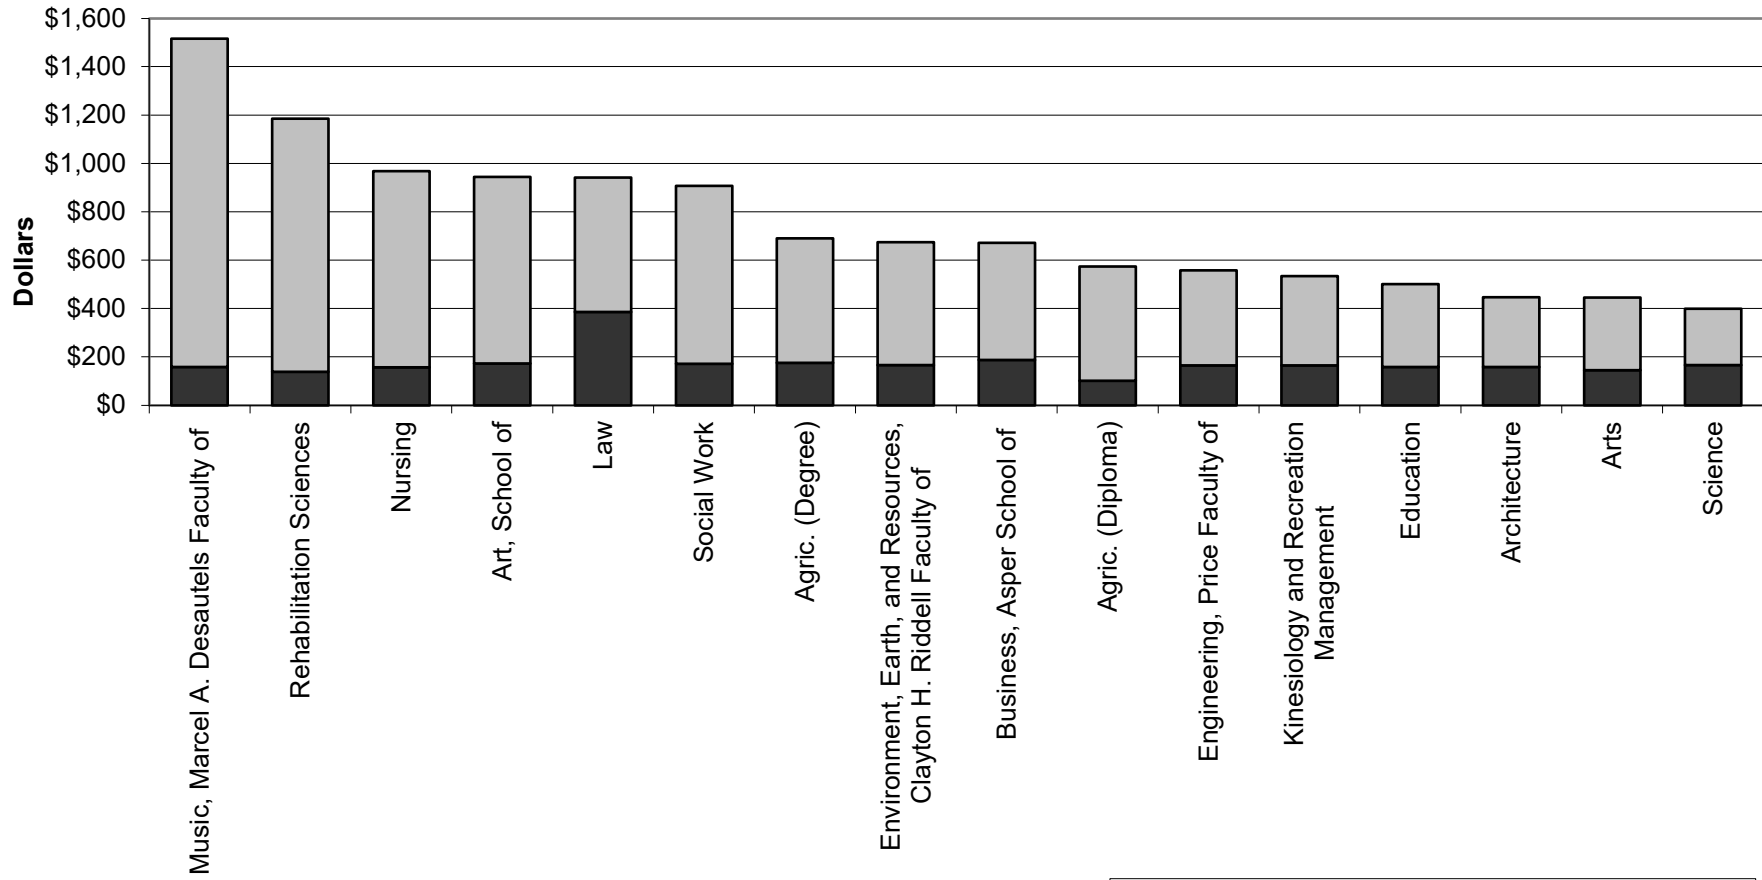

TUITION FEES AS COMPARED TO PROGRAM COSTS PER CREDIT HOUR^{1,2}
University of Manitoba
2022-2023

Faculty/College/School

- Balance of Program Costs Per Credit Hour Not Accounted for by Tuition Fees
- Tuition Fee Per Credit Hour

1. Tuition fees represent tuition paid by Canadian undergraduate students.
 2. Tuition fees for the Faculties of Engineering and Law include surcharge fees.