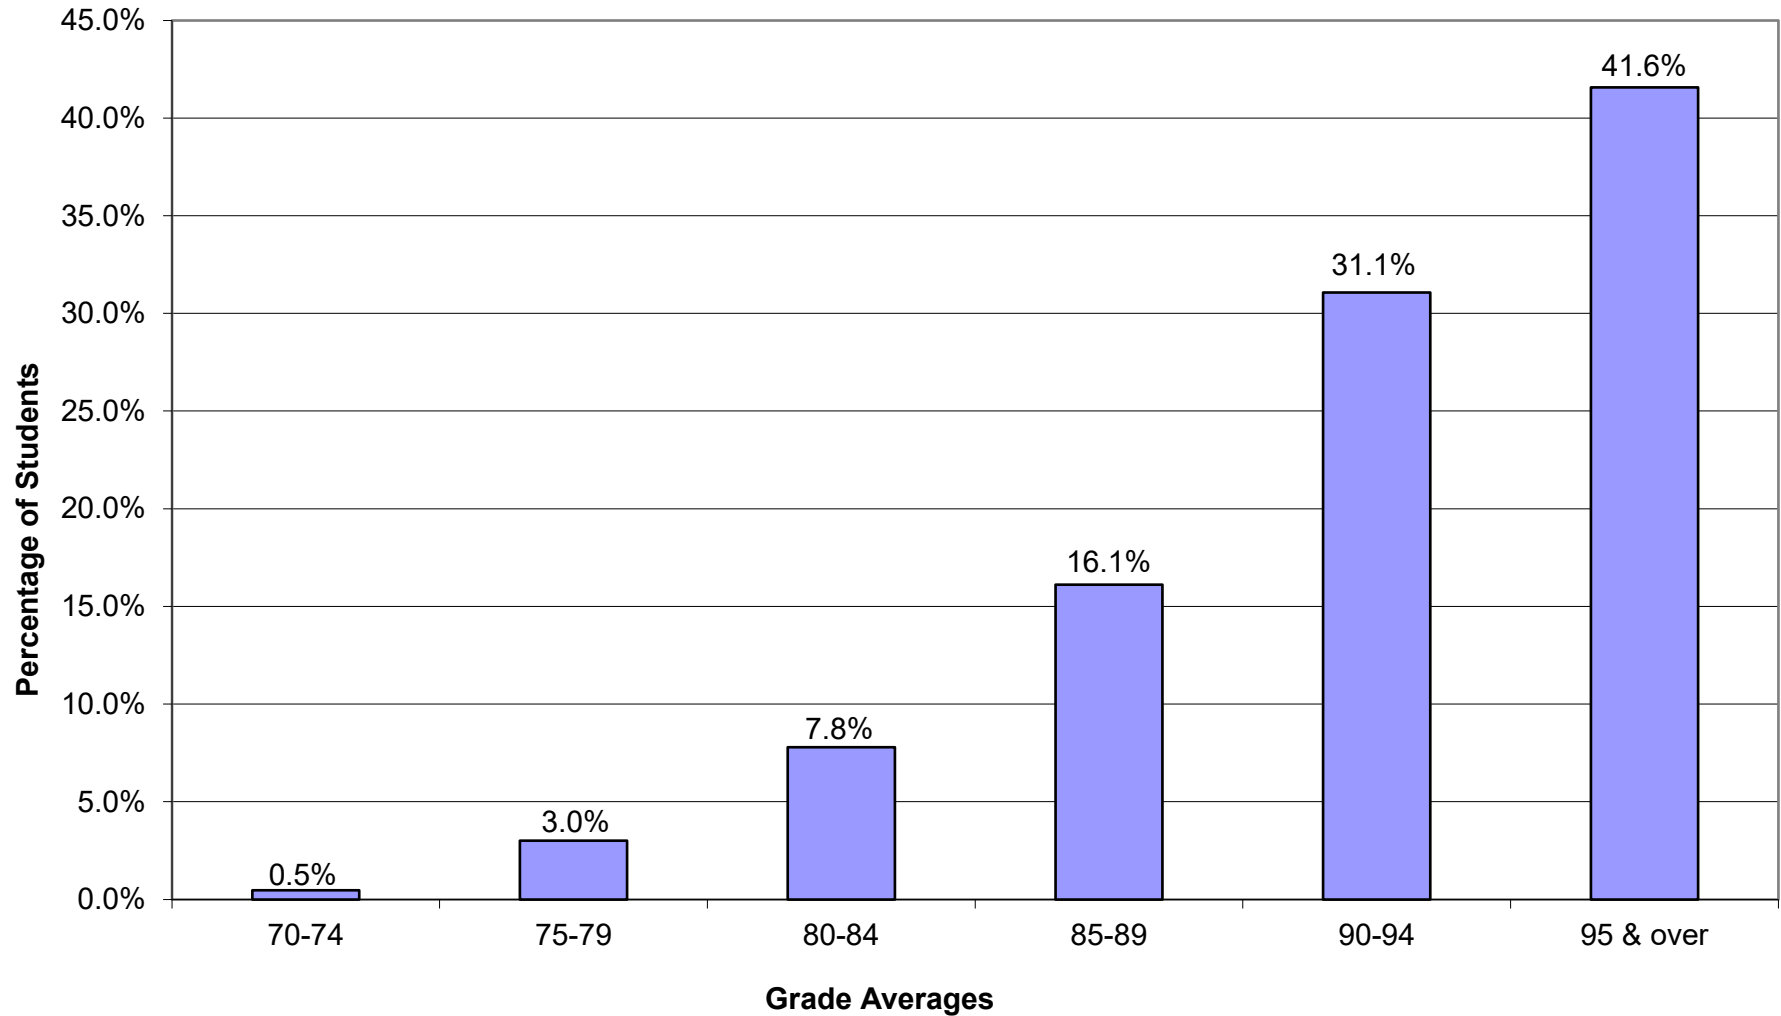

DISTRIBUTION OF ENTERING HIGH SCHOOL AVERAGES
University of Manitoba
Fall Term 2023

Source: Maclean's analysis. Includes sequential Manitoba high school students who met the standard admission requirements. The COVID-19 pandemic had substantial impacts on the University of Manitoba in 2020, 2021, and 2022, with the impacts diminishing over the years that followed. Comparisons involving covid-affected years should be made with caution.