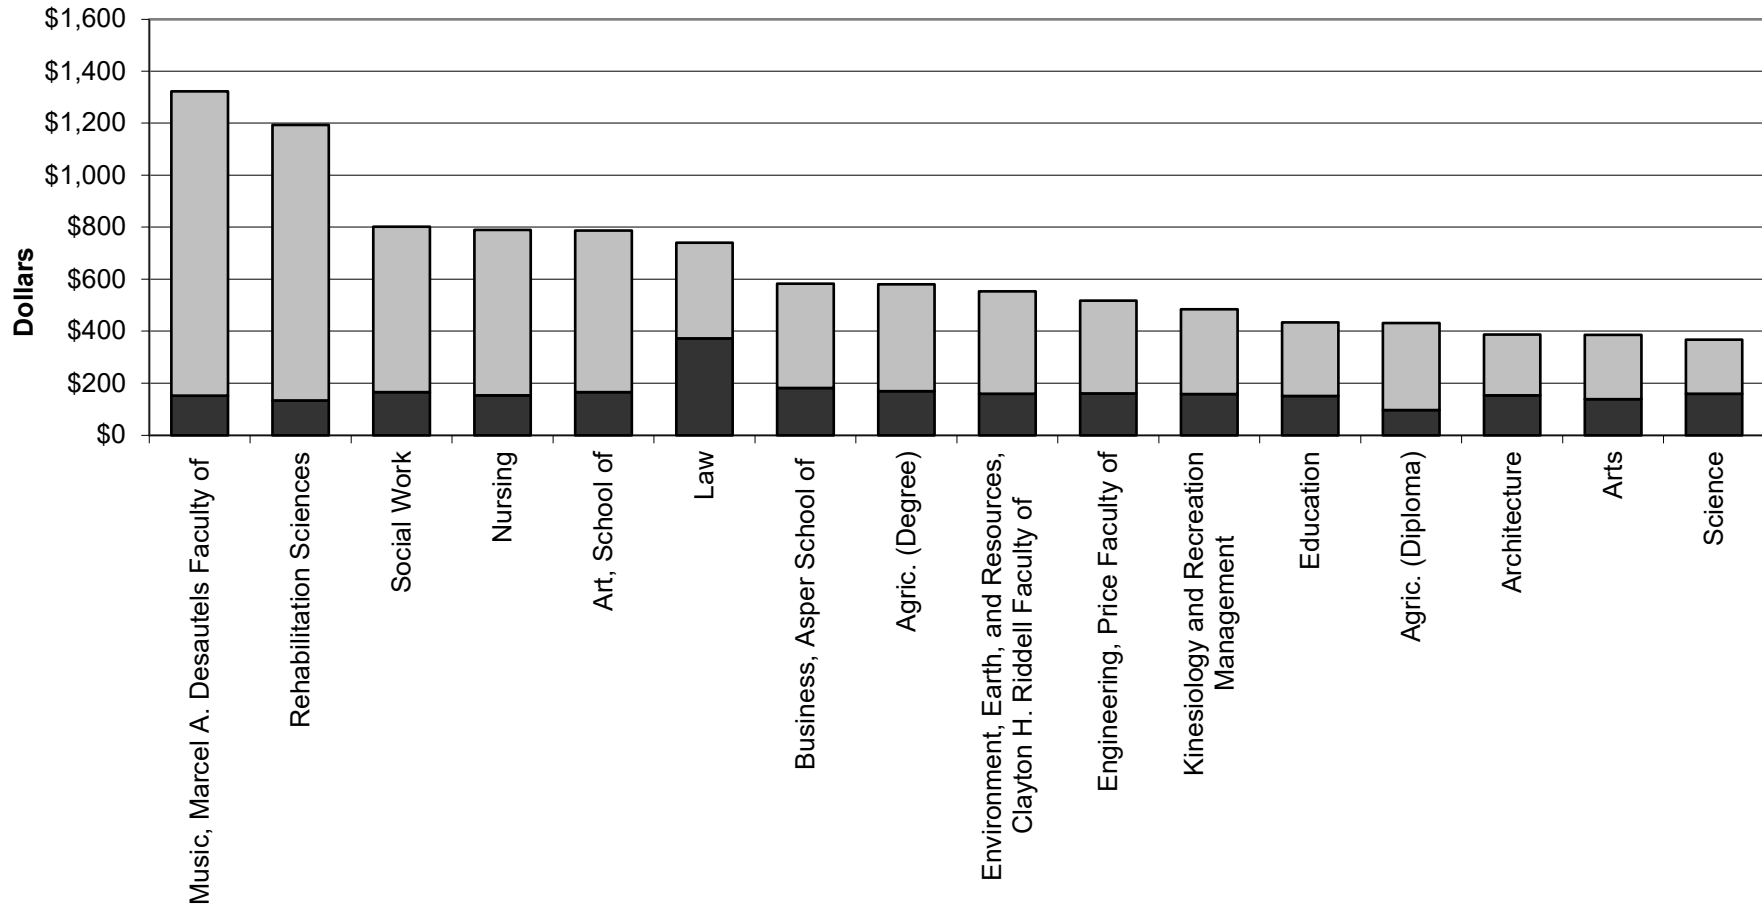

TUITION FEES AS COMPARED TO PROGRAM COSTS PER CREDIT HOUR^{1,2}
University of Manitoba
2021-2022

Faculty/College/School

- Balance of Program Costs Per Credit Hour Not Accounted for by Tuition Fees
- Tuition Fee Per Credit Hour

1. Tuition fees represent tuition paid by Canadian undergraduate students.
 2. Tuition fees for the Faculties of Engineering and Law include surcharge fees.