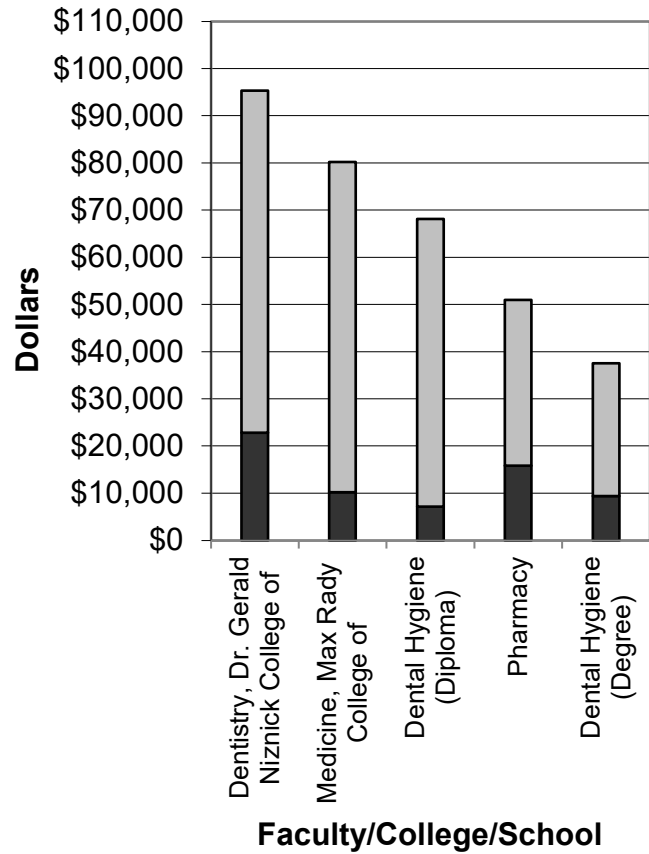

PROGRAM FEES AS COMPARED TO TOTAL PROGRAM COSTS¹
(Fees Assessed on a Program Basis Only)
University of Manitoba
2021-2022

Balance of Total Program Costs Not Accounted for by Tuition Fees
 Program Based Tuition Fees

1. Tuition fees represent tuition paid by Canadian undergraduate students.