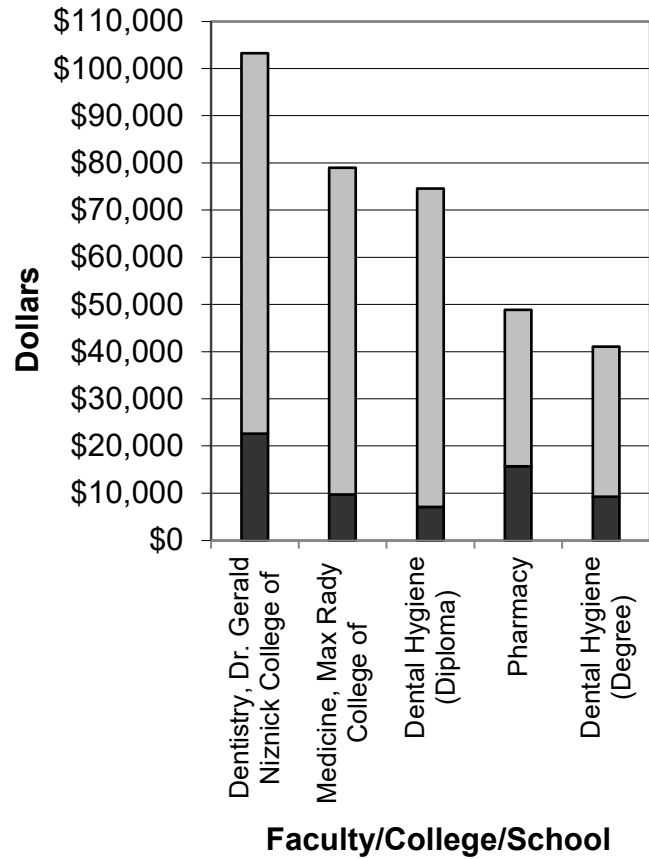

PROGRAM FEES AS COMPARED TO TOTAL PROGRAM COSTS¹
(Fees Assessed on a Program Basis Only)
University of Manitoba
2020-2021

Balance of Total Program Costs Not Accounted for by Tuition Fees
 Program Based Tuition Fees

1. Tuition fees represent tuition paid by Canadian undergraduate students.