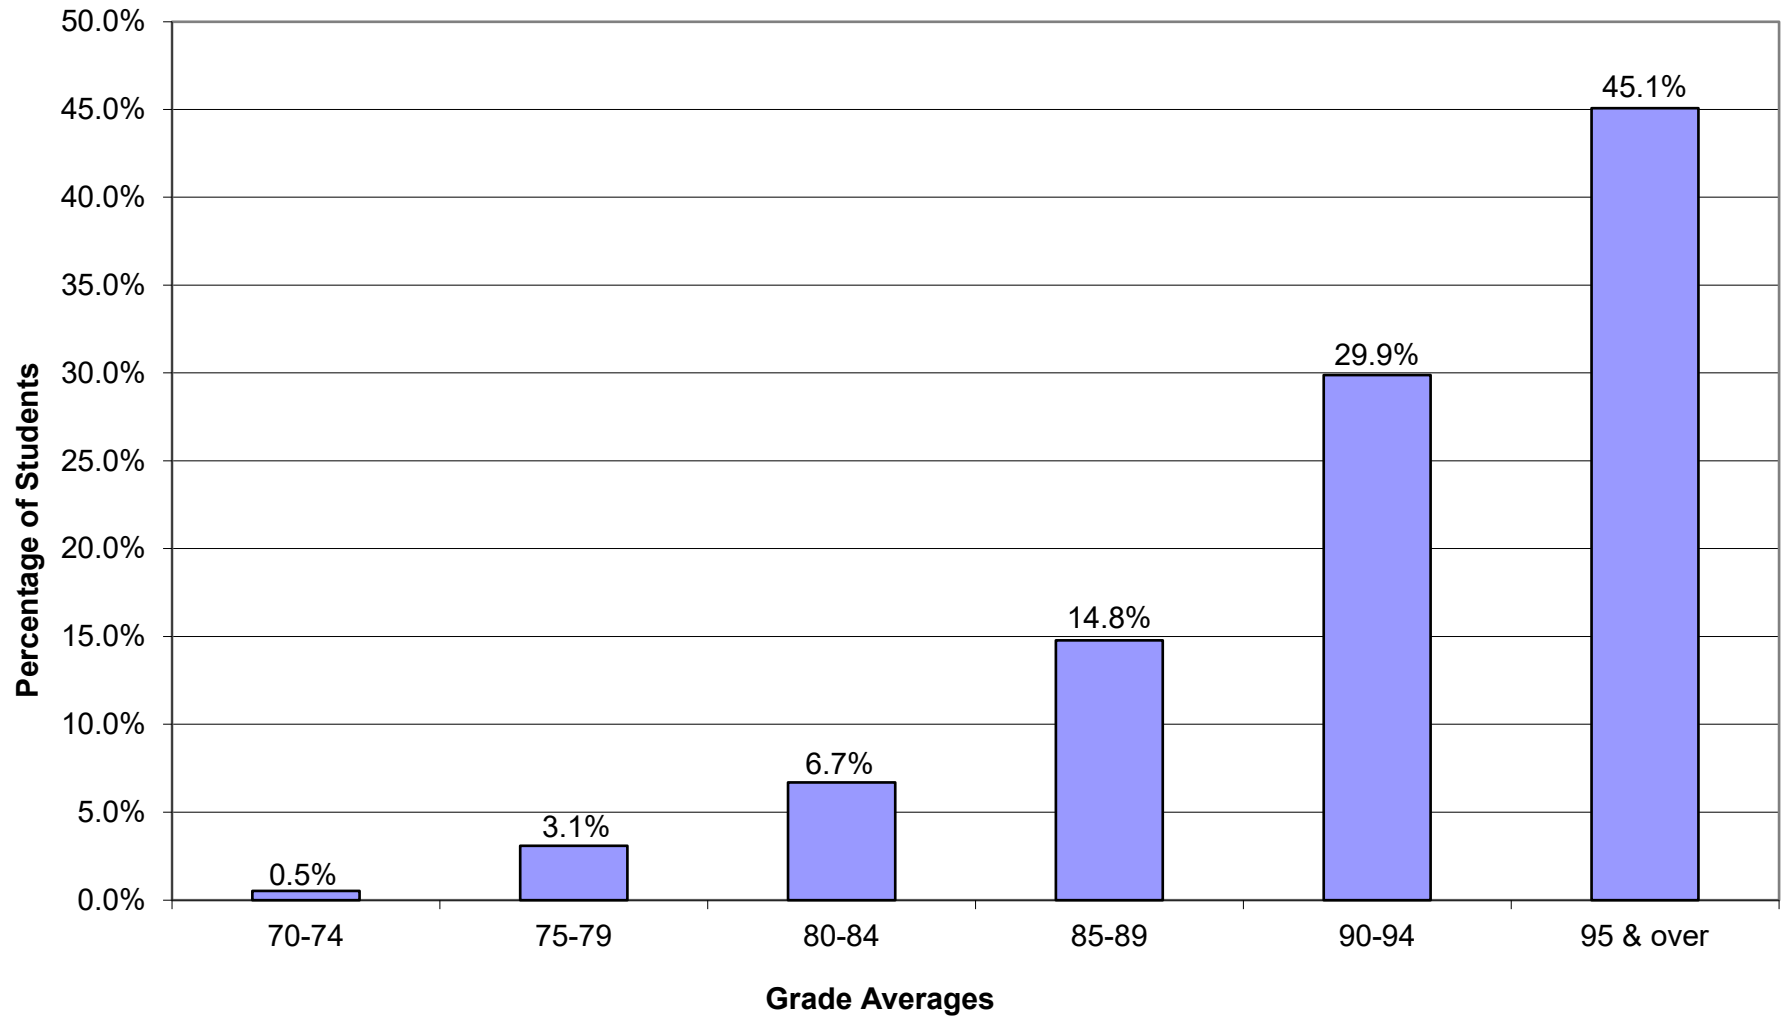

DISTRIBUTION OF ENTERING HIGH SCHOOL AVERAGES
University of Manitoba
Fall Term 2021

Source: Maclean's analysis. Includes sequential Manitoba high school students who met the standard admission requirements.
Due to the COVID-19 pandemic and resulting changes to grading assessment, Fall Term 2021 may not be comparable to previous years.