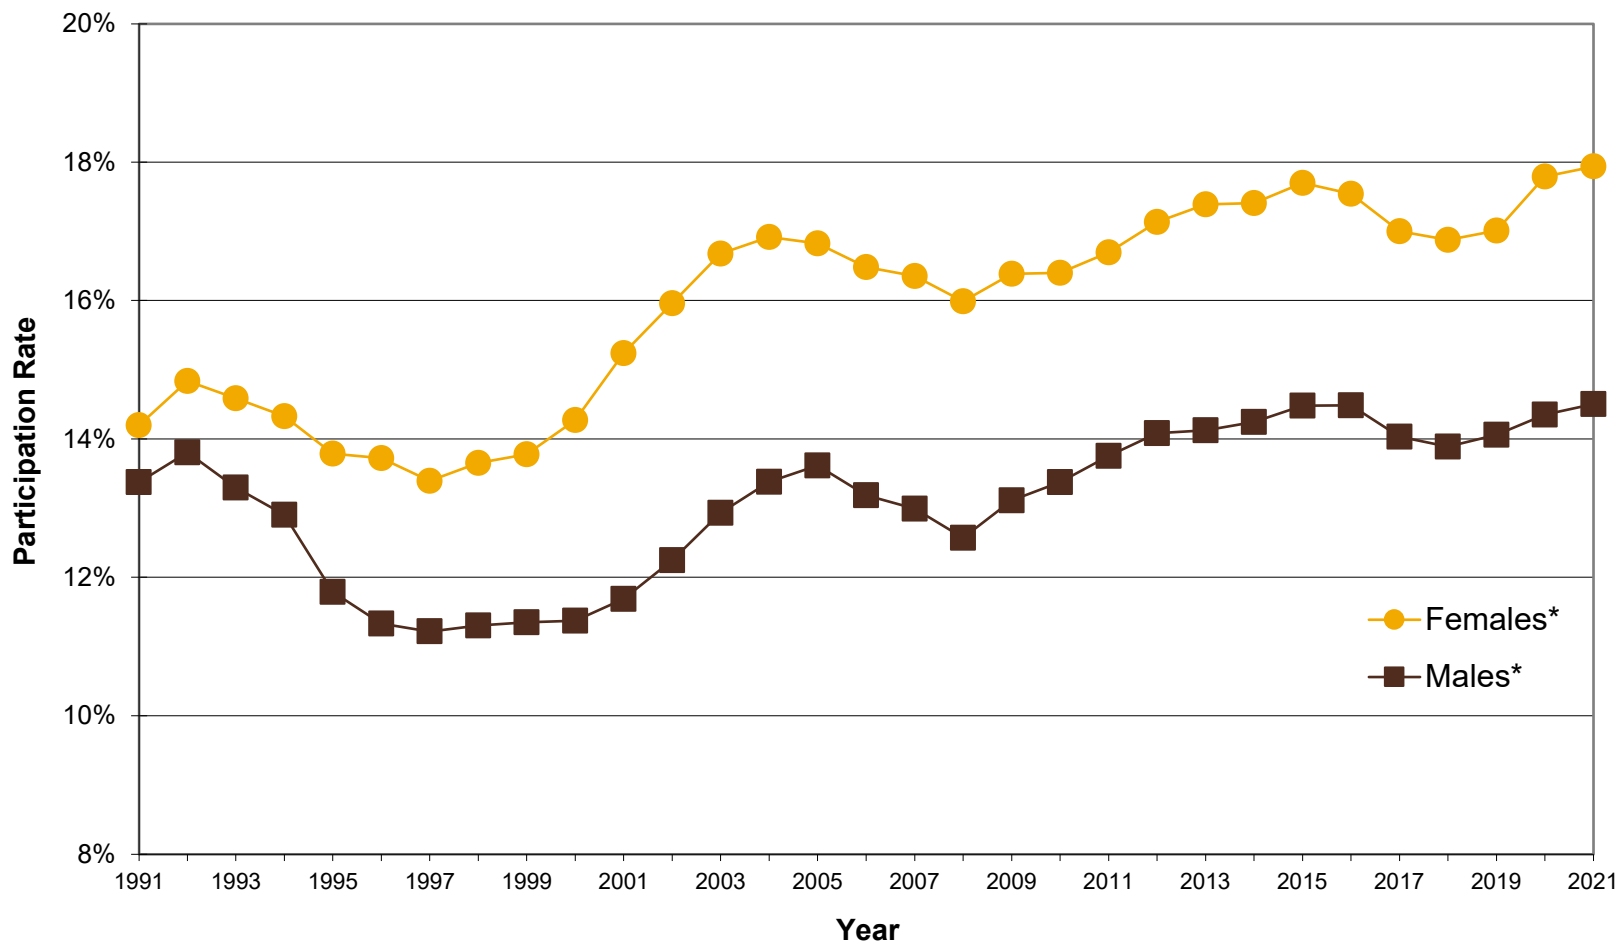

PARTICIPATION OF MALES AND FEMALES AT THE UNIVERSITY OF MANITOBA 1991-2021

**Participation Rates for 18-24 year olds in Manitoba, by sex, 1991-2021. Chart based on most up-to-date Statistics Canada Population Estimates. Prior to 1988, more men than women attended the U of M. Since 1988, more women than men have enrolled.*