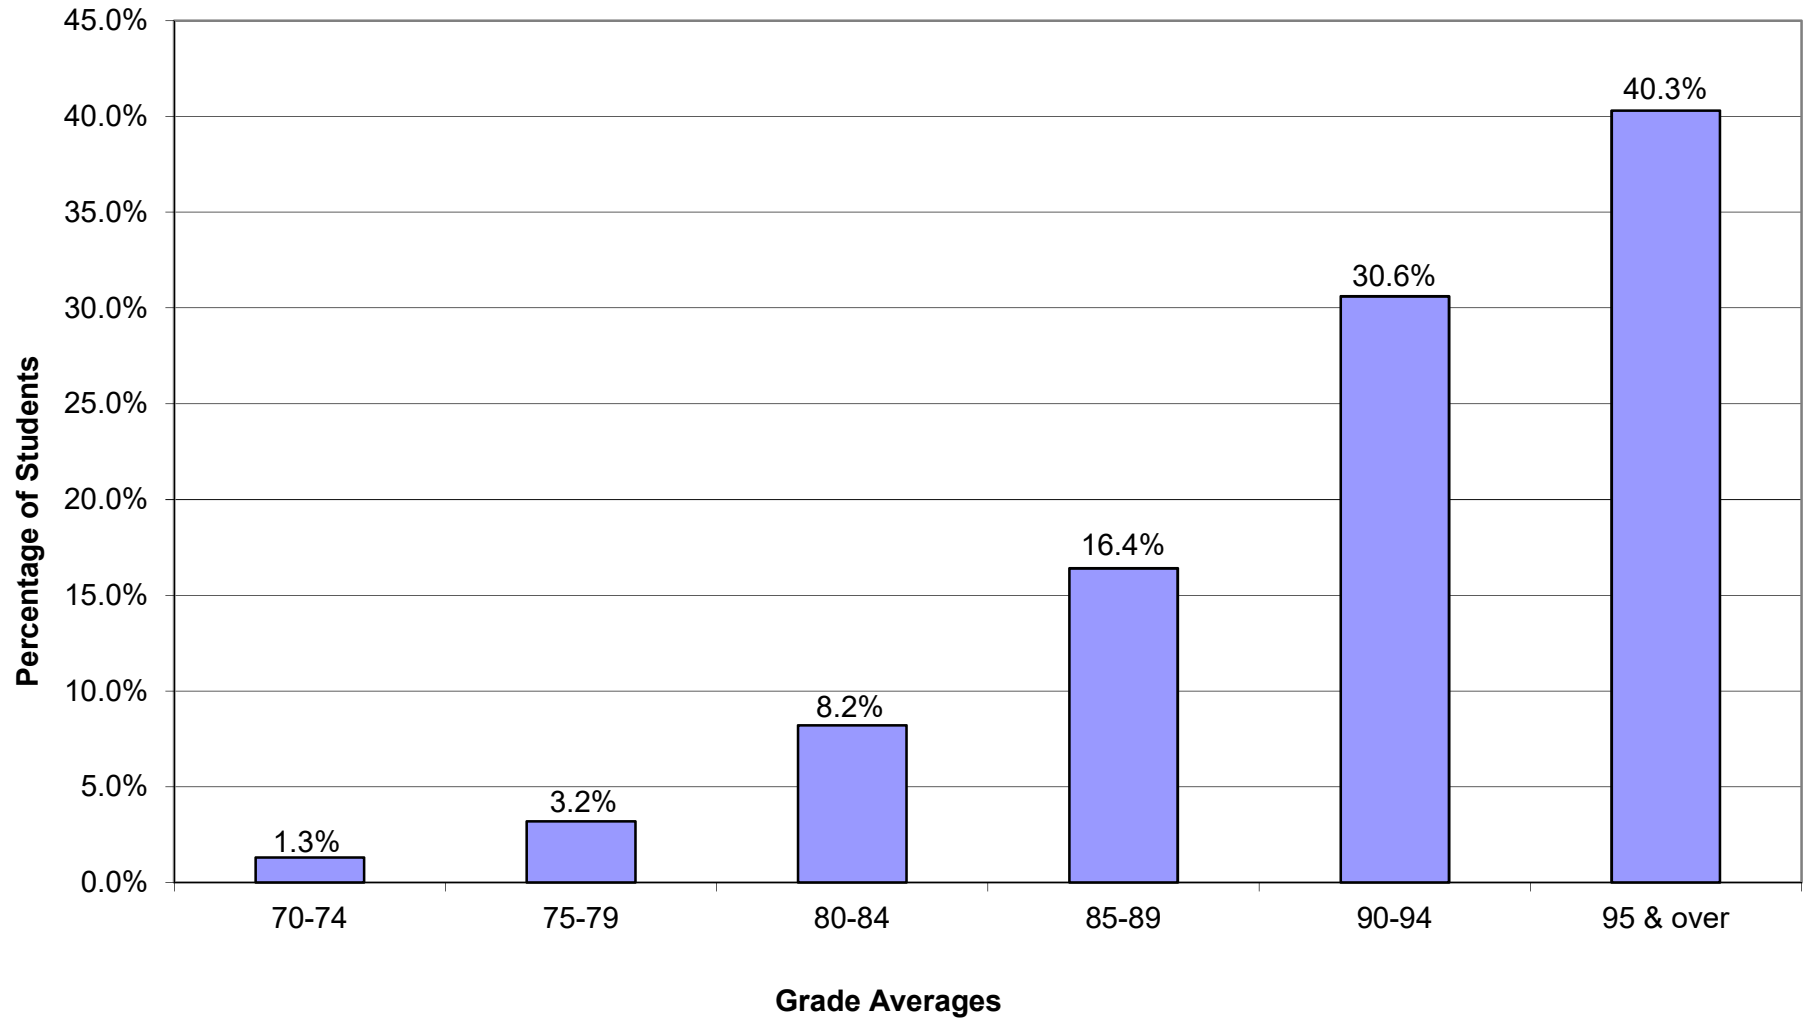

**DISTRIBUTION OF ENTERING HIGH SCHOOL AVERAGES**  
**University of Manitoba**  
**Fall Term 2020**

Source: Maclean's analysis. Includes sequential Manitoba high school students who met the standard admission requirements.  
Due to the COVID-19 pandemic and resulting changes to grading assessment, Fall Term 2020 may not be comparable to previous years.