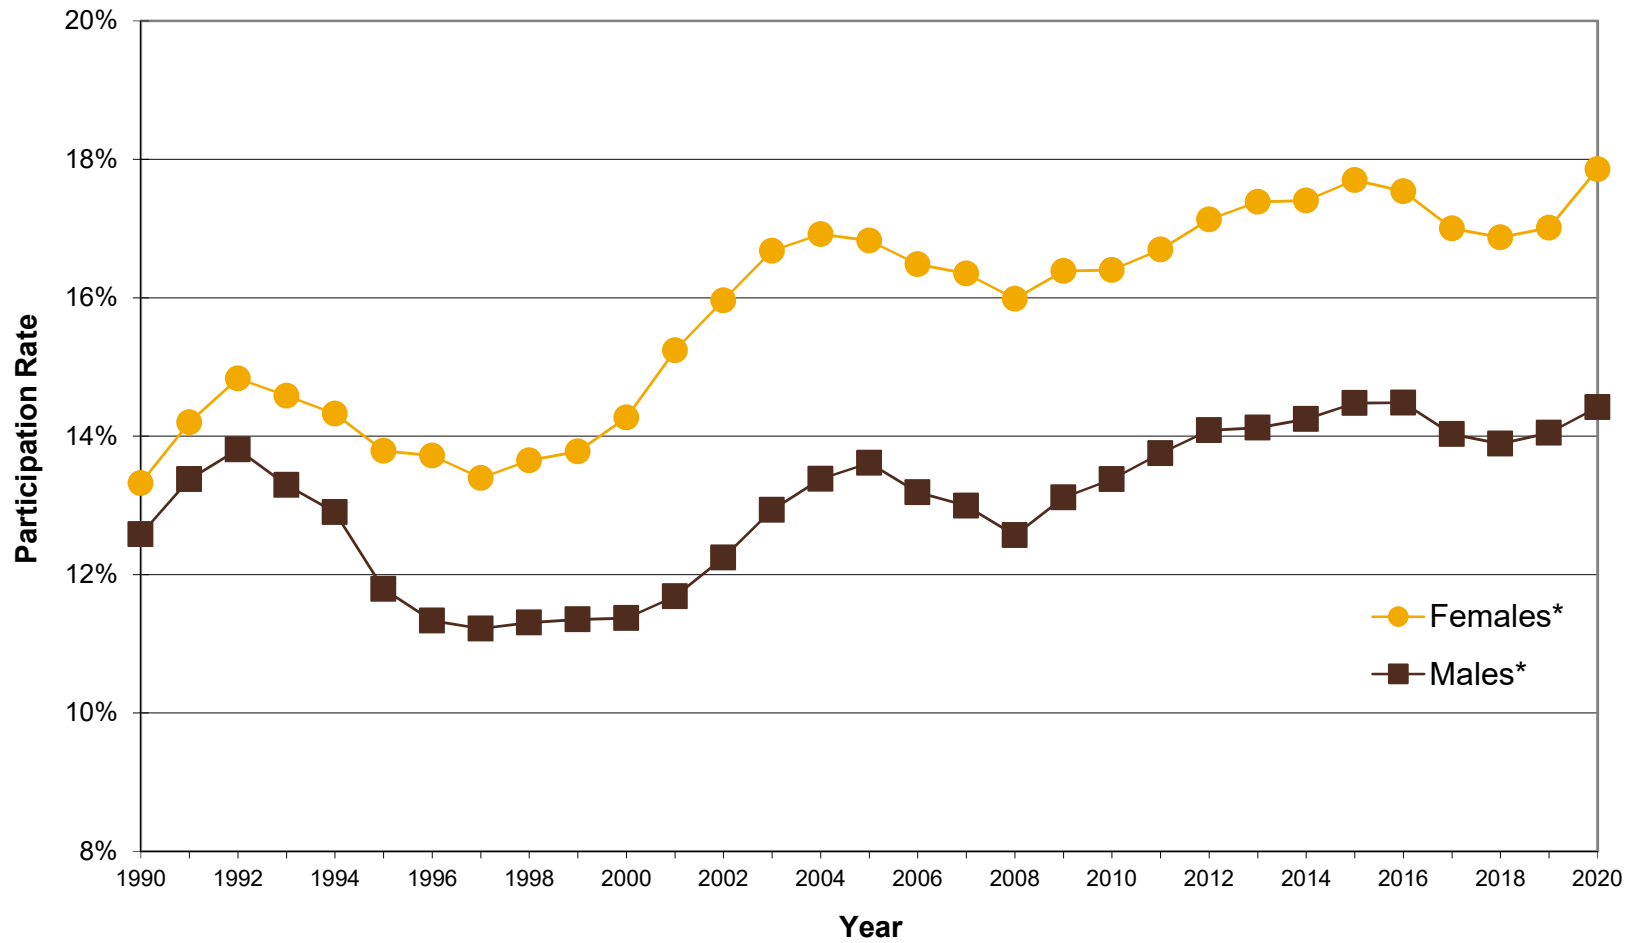

## PARTICIPATION OF MALES AND FEMALES AT THE UNIVERSITY OF MANITOBA 1990-2020

*\*Participation Rates for 18-24 year olds in Manitoba, by sex, 1990-2020. Chart based on most up-to-date Statistics Canada Population Estimates. Prior to 1988, more men than women attended the U of M. Since 1988, more women than men have enrolled.*