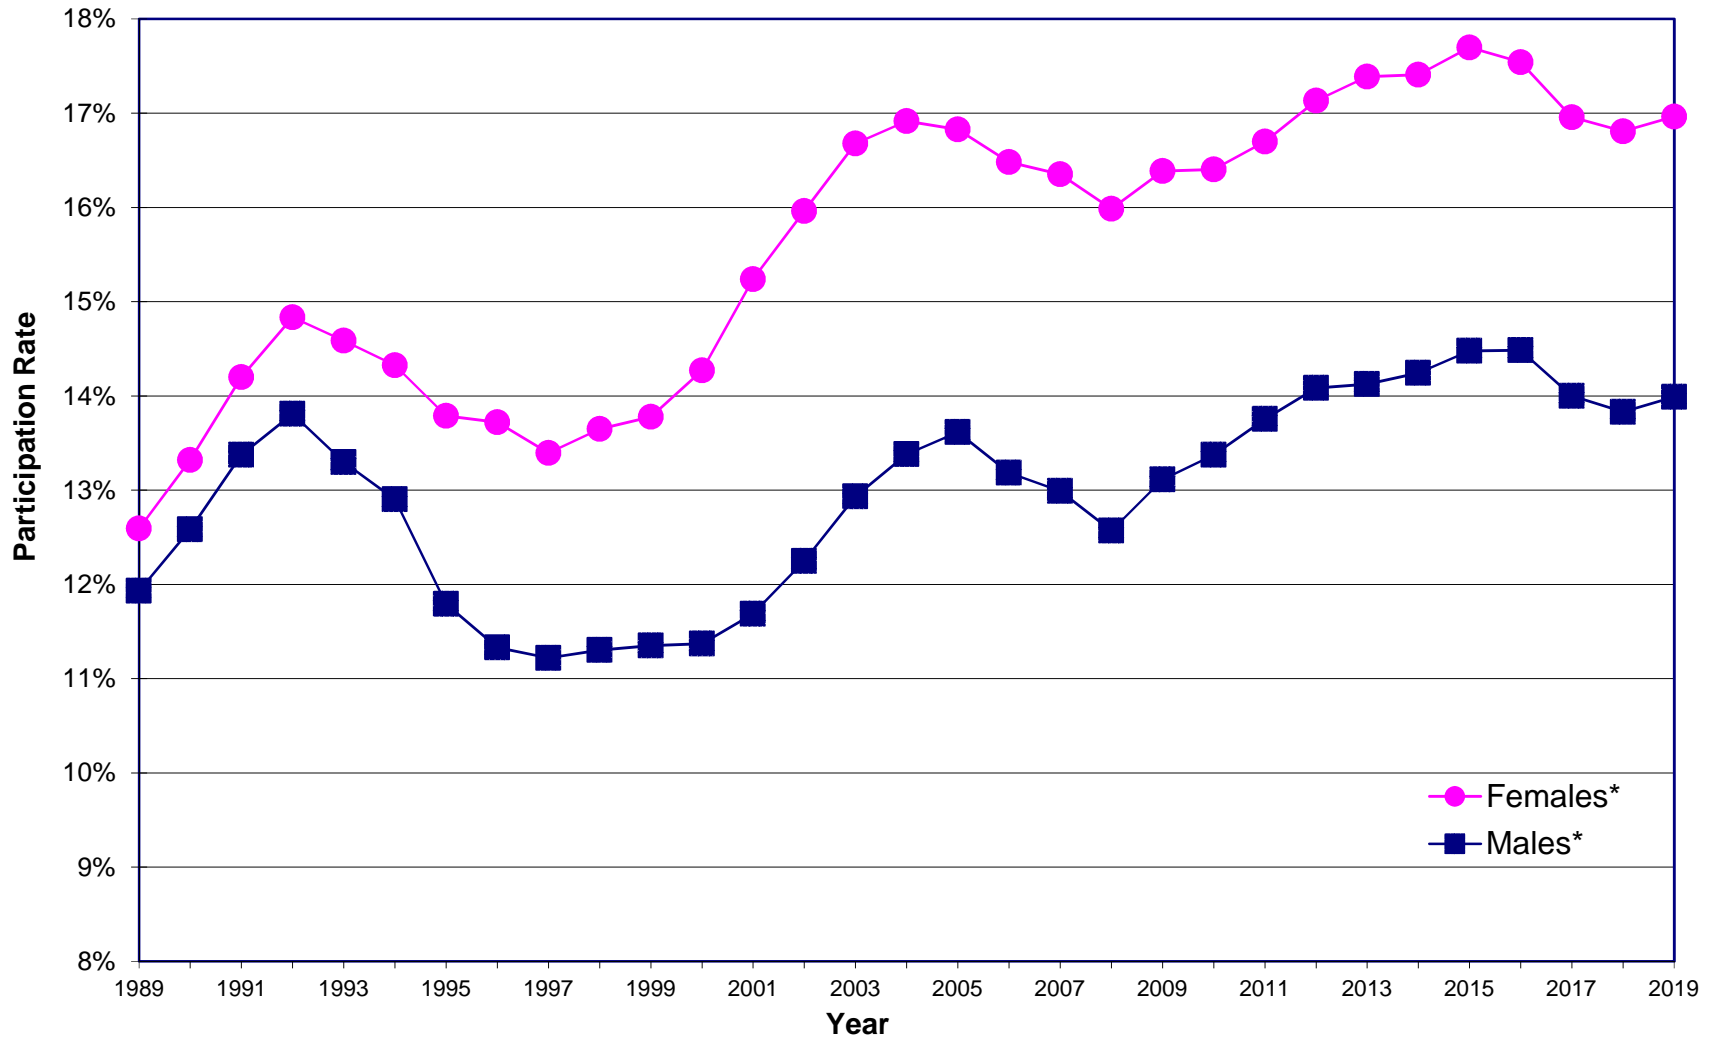

## PARTICIPATION OF MALES AND FEMALES AT THE UNIVERSITY OF MANITOBA 1989-2019

*\*Participation Rates for 18-24 year olds in Manitoba, by sex, 1989-2019. Chart based on most up-to-date Statistics Canada Population Estimates. Prior to 1988, more men than women attended the U of M. Since 1988, more women than men have enrolled.*