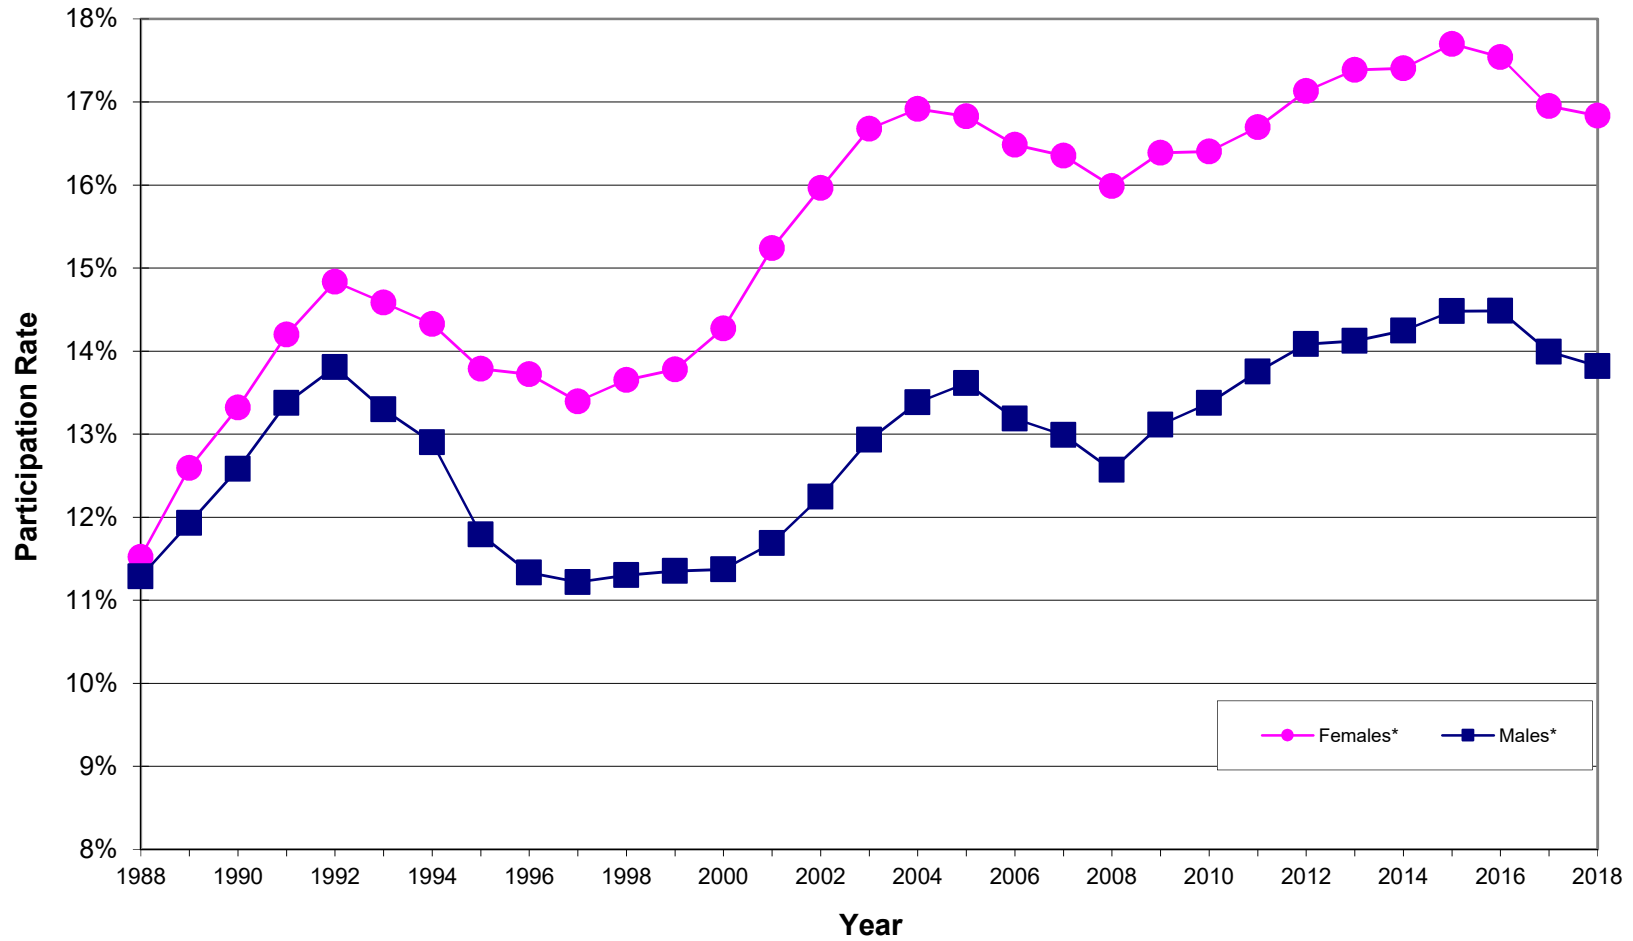

## PARTICIPATION OF MALES AND FEMALES AT THE UNIVERSITY OF MANITOBA 1988-2018

*\*Participation Rates for 18-24 year olds in Manitoba, by sex, 1988-2018. Chart based on most up-to-date Statistics Canada Population Estimates. Prior to 1988, more men than women attended the U of M. Since 1988, more women than men have enrolled.*