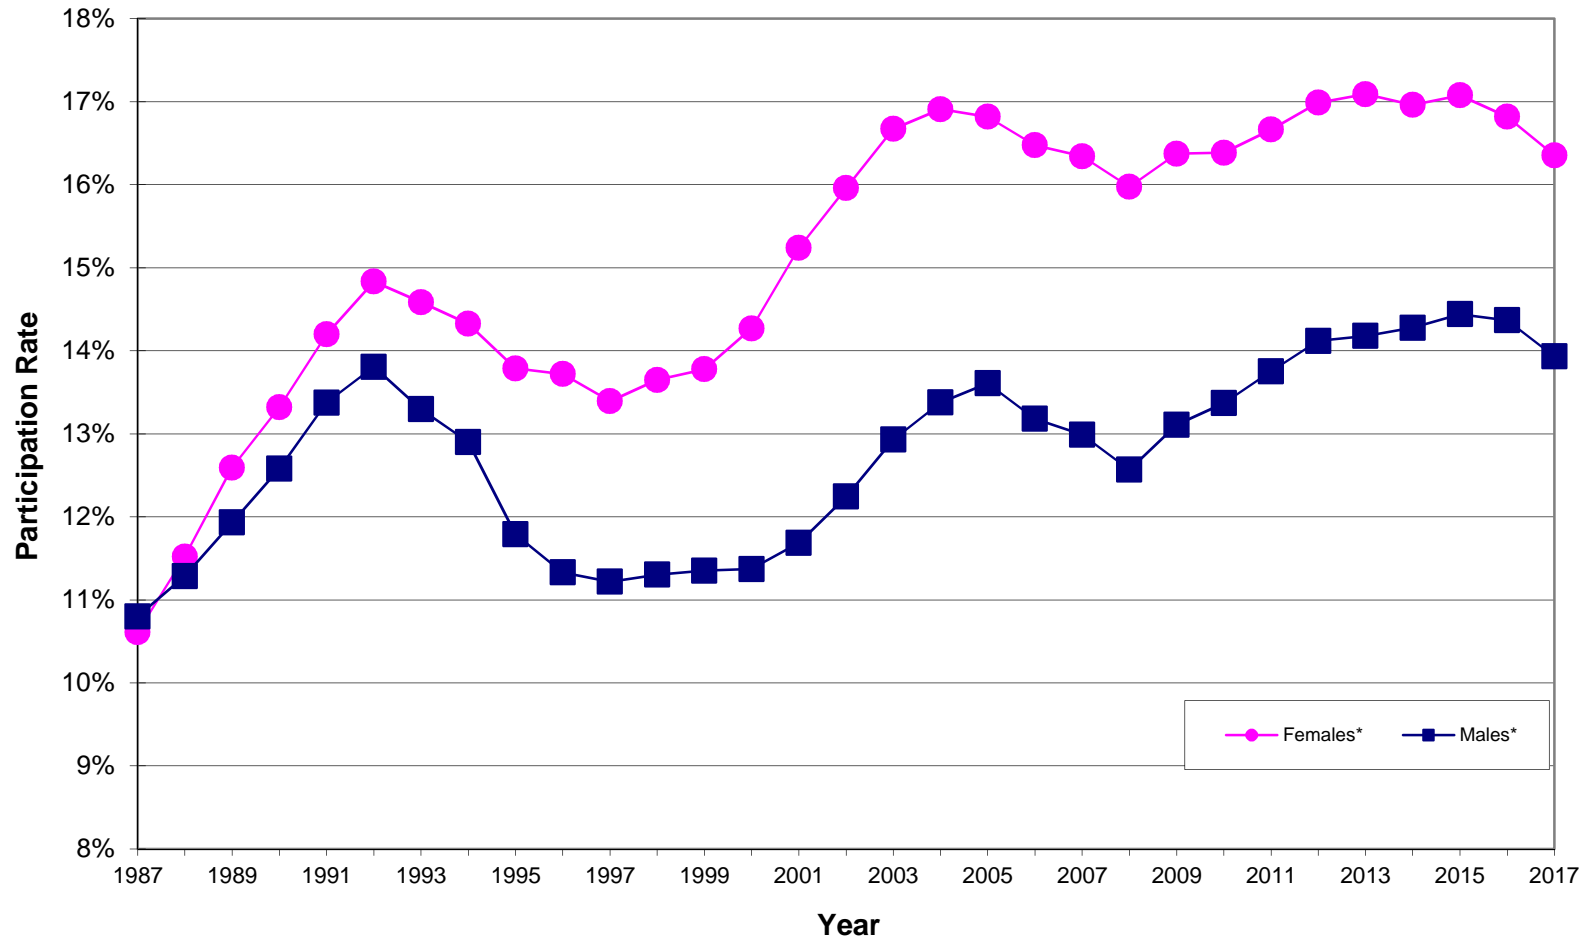

## PARTICIPATION OF MALES AND FEMALES AT THE UNIVERSITY OF MANITOBA 1987-2017

*\*Participation Rates for 18-24 year olds in Manitoba, by sex, 1987-2017. Chart based on most up-to-date Statistics Canada Population Estimates. Prior to 1988, more men than women attended the U of M. Since 1988, more women than men have enrolled.*