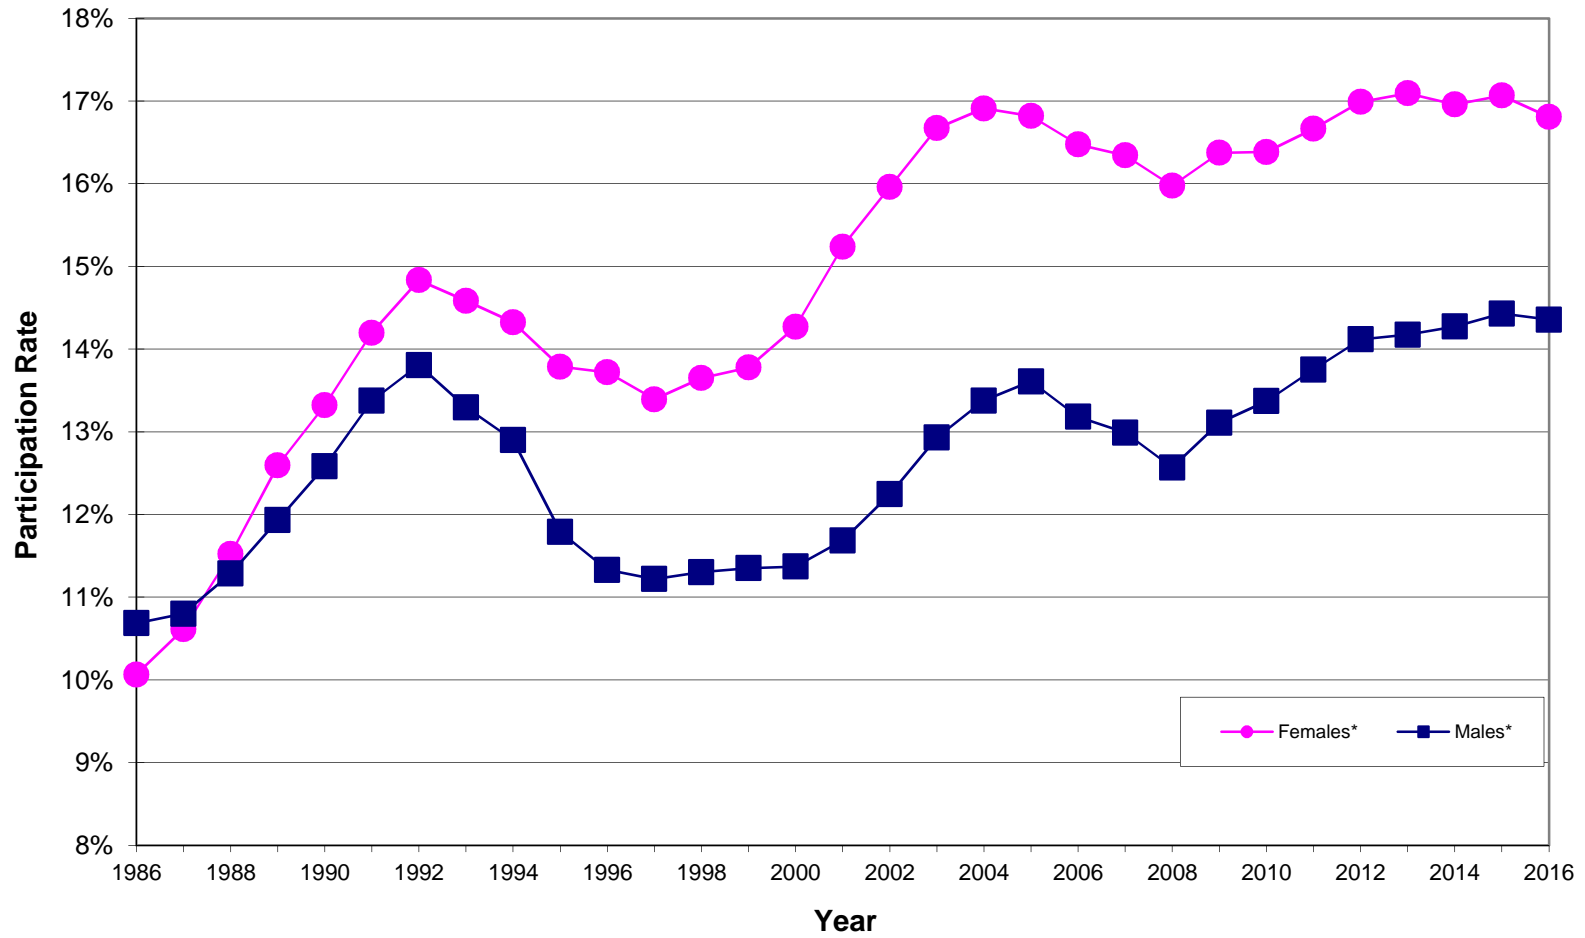

## PARTICIPATION OF MALES AND FEMALES AT THE UNIVERSITY OF MANITOBA 1986-2016

*\*Participation Rates for 18-24 year olds in Manitoba, by sex, 1986-2016. Chart based on most up-to-date Statistics Canada Population Estimates. Prior to 1988, more men than women attended the U of M. Since 1988, more women than men have enrolled.*