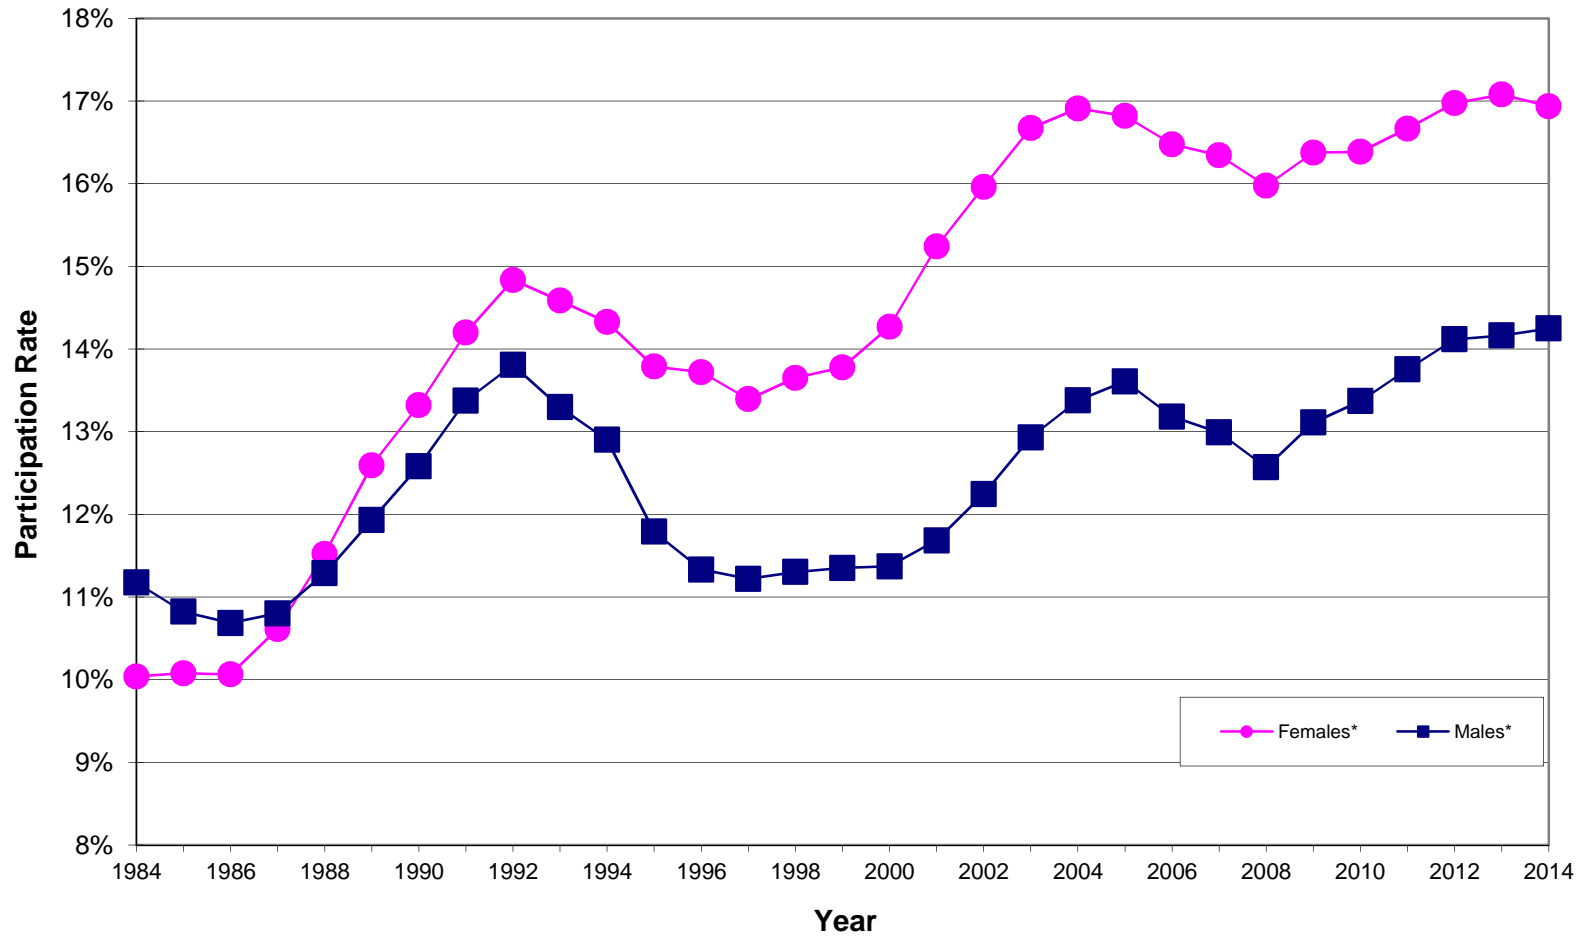

PARTICIPATION OF MALES AND FEMALES AT THE UNIVERSITY OF MANITOBA 1984-2014

**Participation Rates for 18-24 year olds in Manitoba, by sex, 1984-2014. Chart based on most up-to-date Statistics Canada Population Estimates. Prior to 1988, more men than women attended the U of M. Since 1988, more women than men have enrolled.*