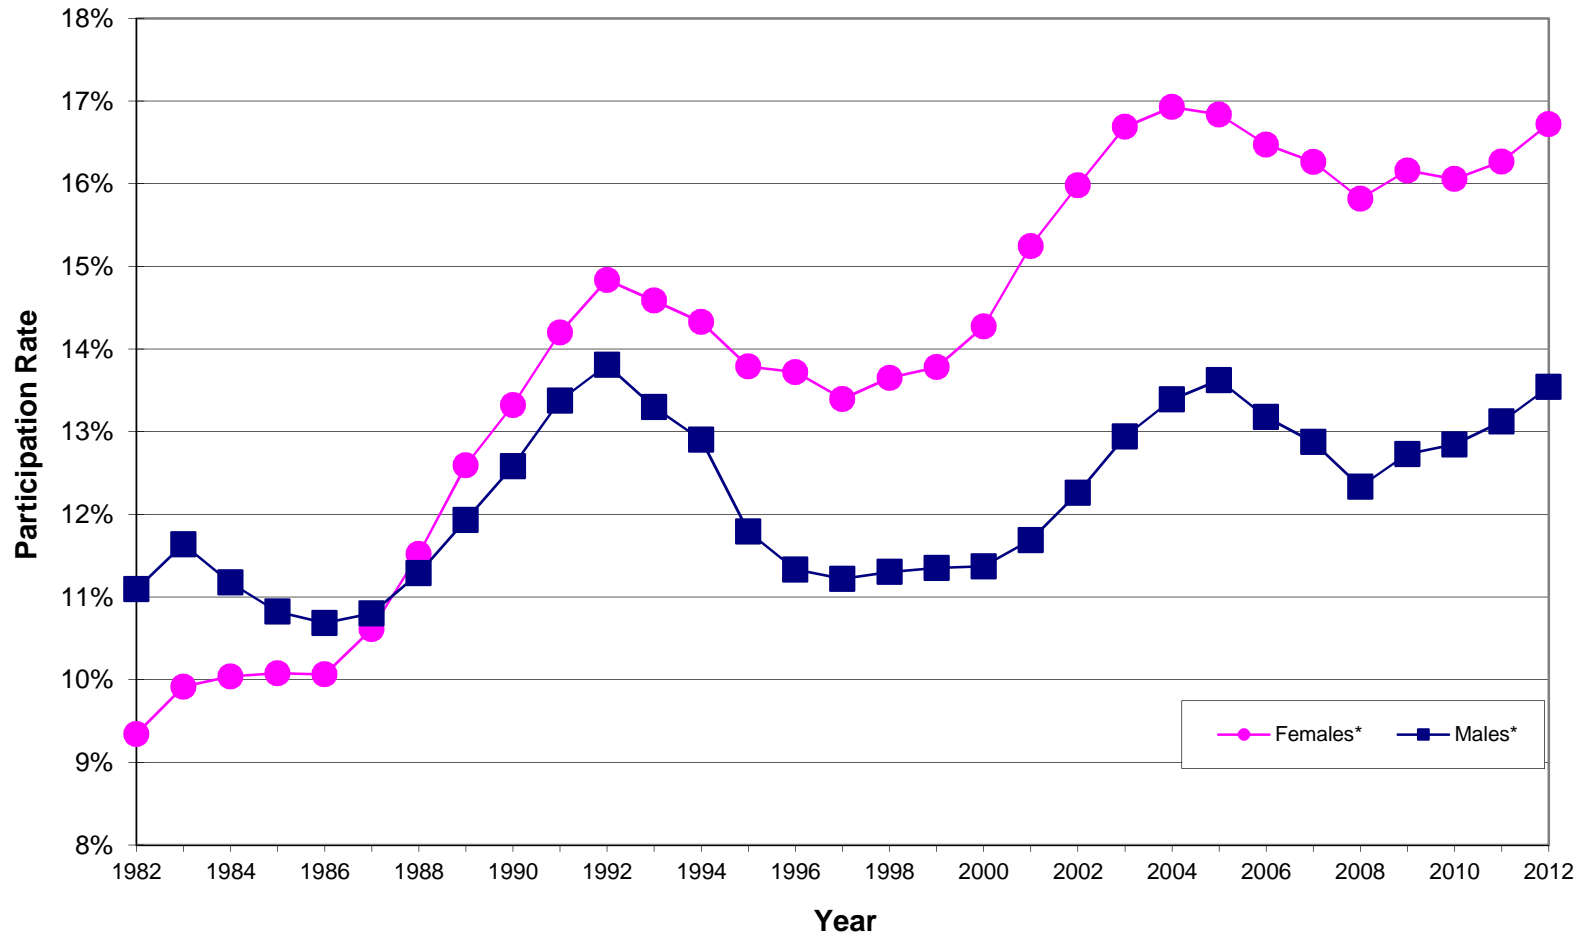

**PARTICIPATION OF MALES AND FEMALES AT THE UNIVERSITY OF MANITOBA  
1982-2012**

*\*Participation Rates for 18-24 year olds in Manitoba, by sex, 1982-2012.  
In the period 1982-1987, more men than women attended the U of M. Since 1988, more women than men have enrolled.*