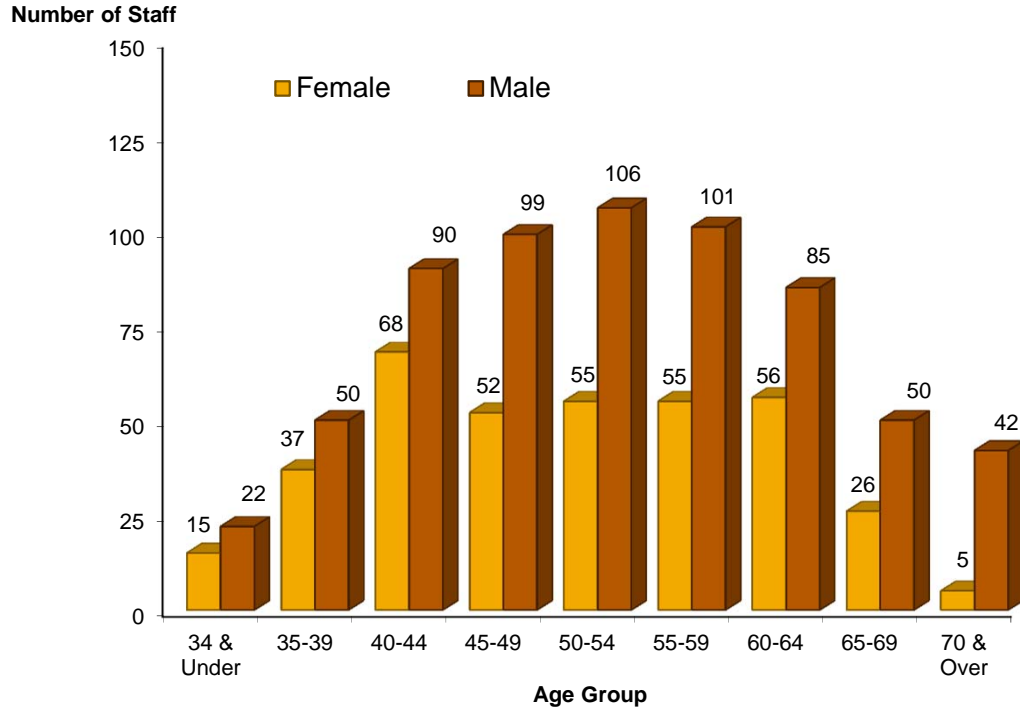

**FULL-TIME TENURED AND PROBATIONARY ACADEMIC STAFF
BY AGE¹ AND GENDER**
(As at October 1, 2016)

Average Age: Female = 51 Male = 53 Overall = 52

Age Group	Female		Male		Total	
	Count	%	Count	%	Count	%
34 & Under	15	41%	22	59%	37	100%
35-39	37	43%	50	57%	87	100%
40-44	68	43%	90	57%	158	100%
45-49	52	34%	99	66%	151	100%
50-54	55	34%	106	66%	161	100%
55-59	55	35%	101	65%	156	100%
60-64	56	40%	85	60%	141	100%
65-69	26	34%	50	66%	76	100%
70 & Over	5	11%	42	89%	47	100%
Total	369		645		1014	

1. Age as at December 31, 2016 (staff counts as at October 1, 2016).