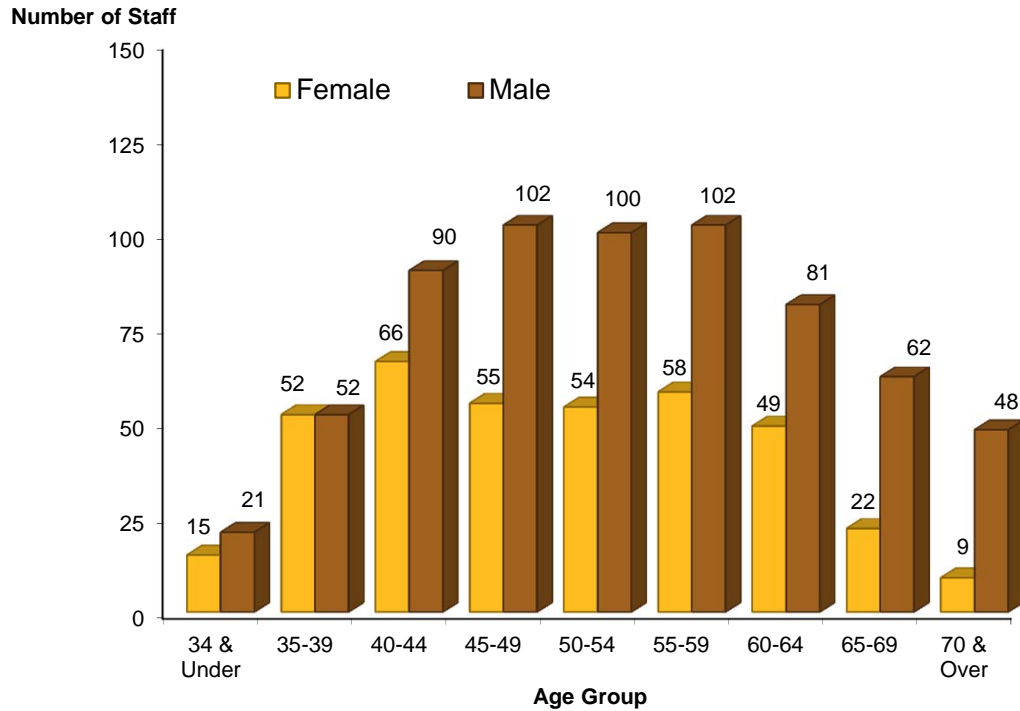

**FULL-TIME TENURED AND PROBATIONARY ACADEMIC STAFF
BY AGE¹ AND GENDER**
(As at October 1, 2015)

Average Age: Female = 50 Male = 53 Overall = 52

Age Group	Female		Male		Total	
	Count	%	Count	%	Count	%
34 & Under	15	46%	21	54%	36	100%
35-39	52	47%	52	53%	104	100%
40-44	66	34%	90	66%	156	100%
45-49	55	37%	102	63%	157	100%
50-54	54	37%	100	63%	154	100%
55-59	58	33%	102	67%	160	100%
60-64	49	39%	81	61%	130	100%
65-69	22	18%	62	82%	84	100%
70 & Over	9	10%	48	90%	57	100%
Total	380		658		1038	

1. Age as at December 31, 2015 (staff counts as at October 1, 2015).