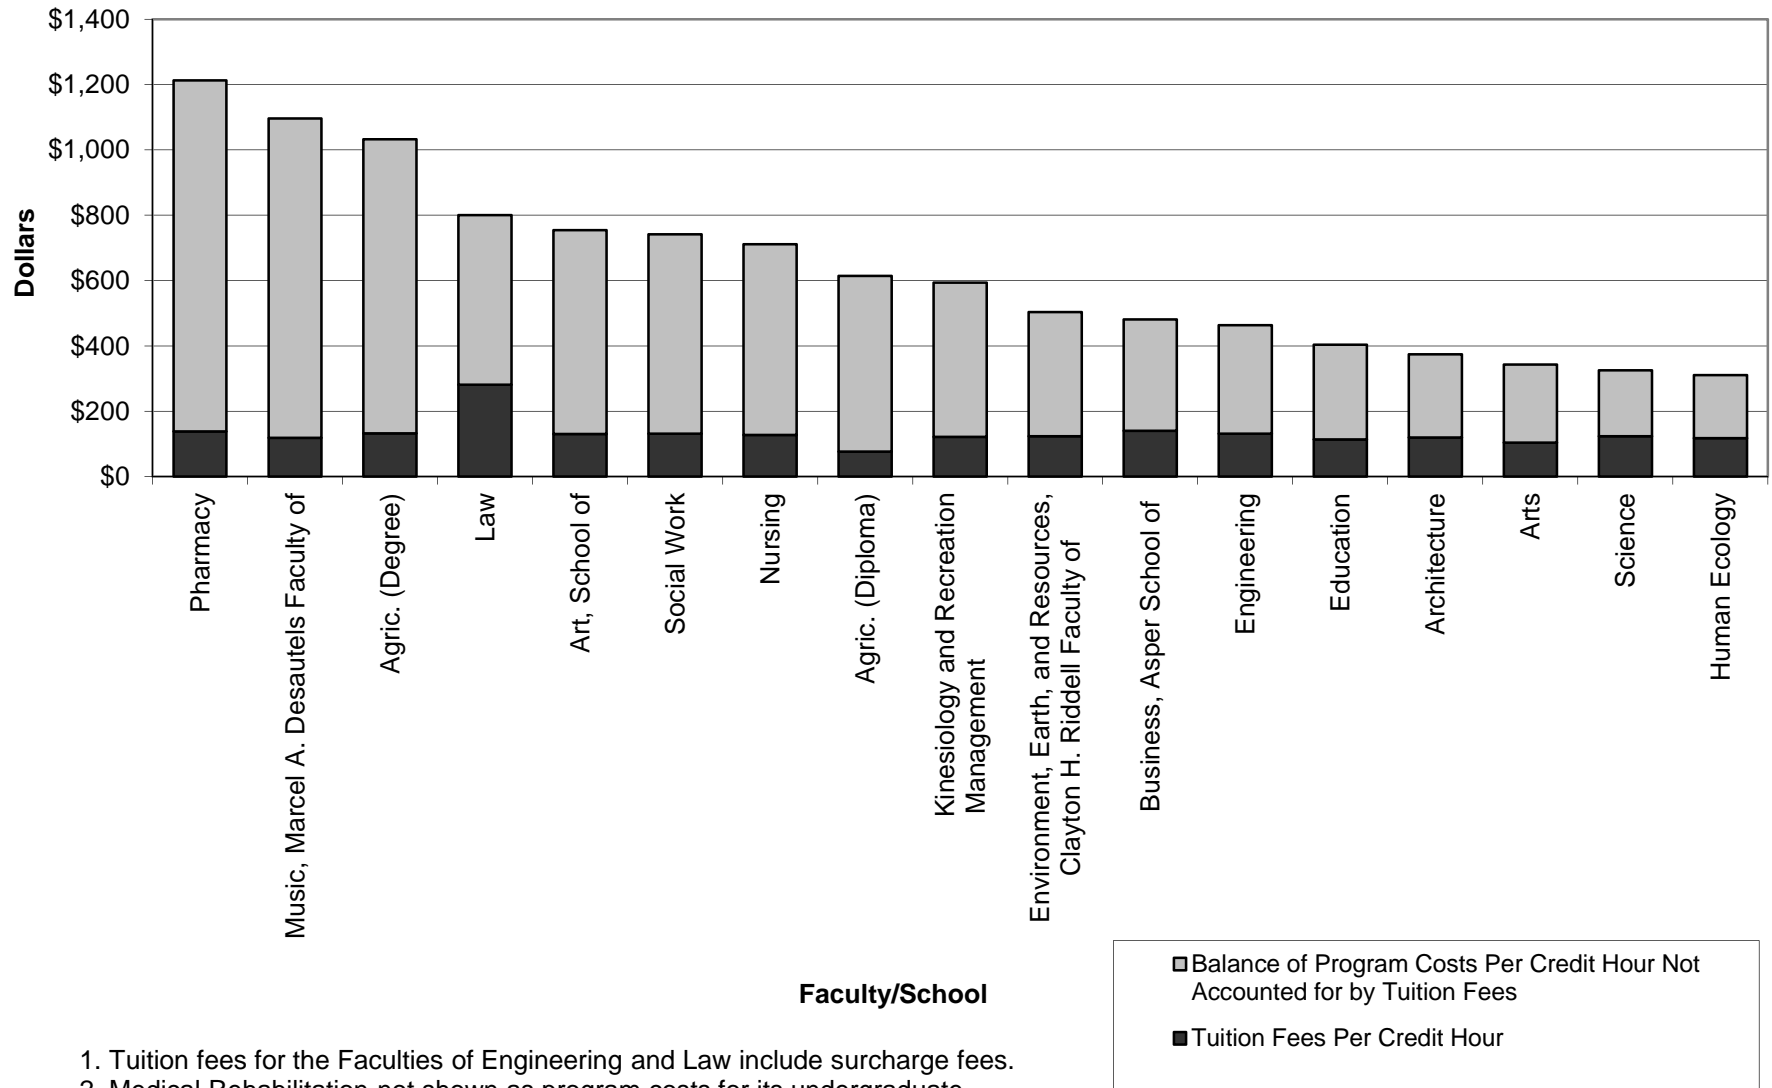

TUITION FEES AS COMPARED TO PROGRAM COSTS PER CREDIT HOUR^{1,2}
2013-2014

1. Tuition fees for the Faculties of Engineering and Law include surcharge fees.
2. Medical Rehabilitation not shown as program costs for its undergraduate program are not available.