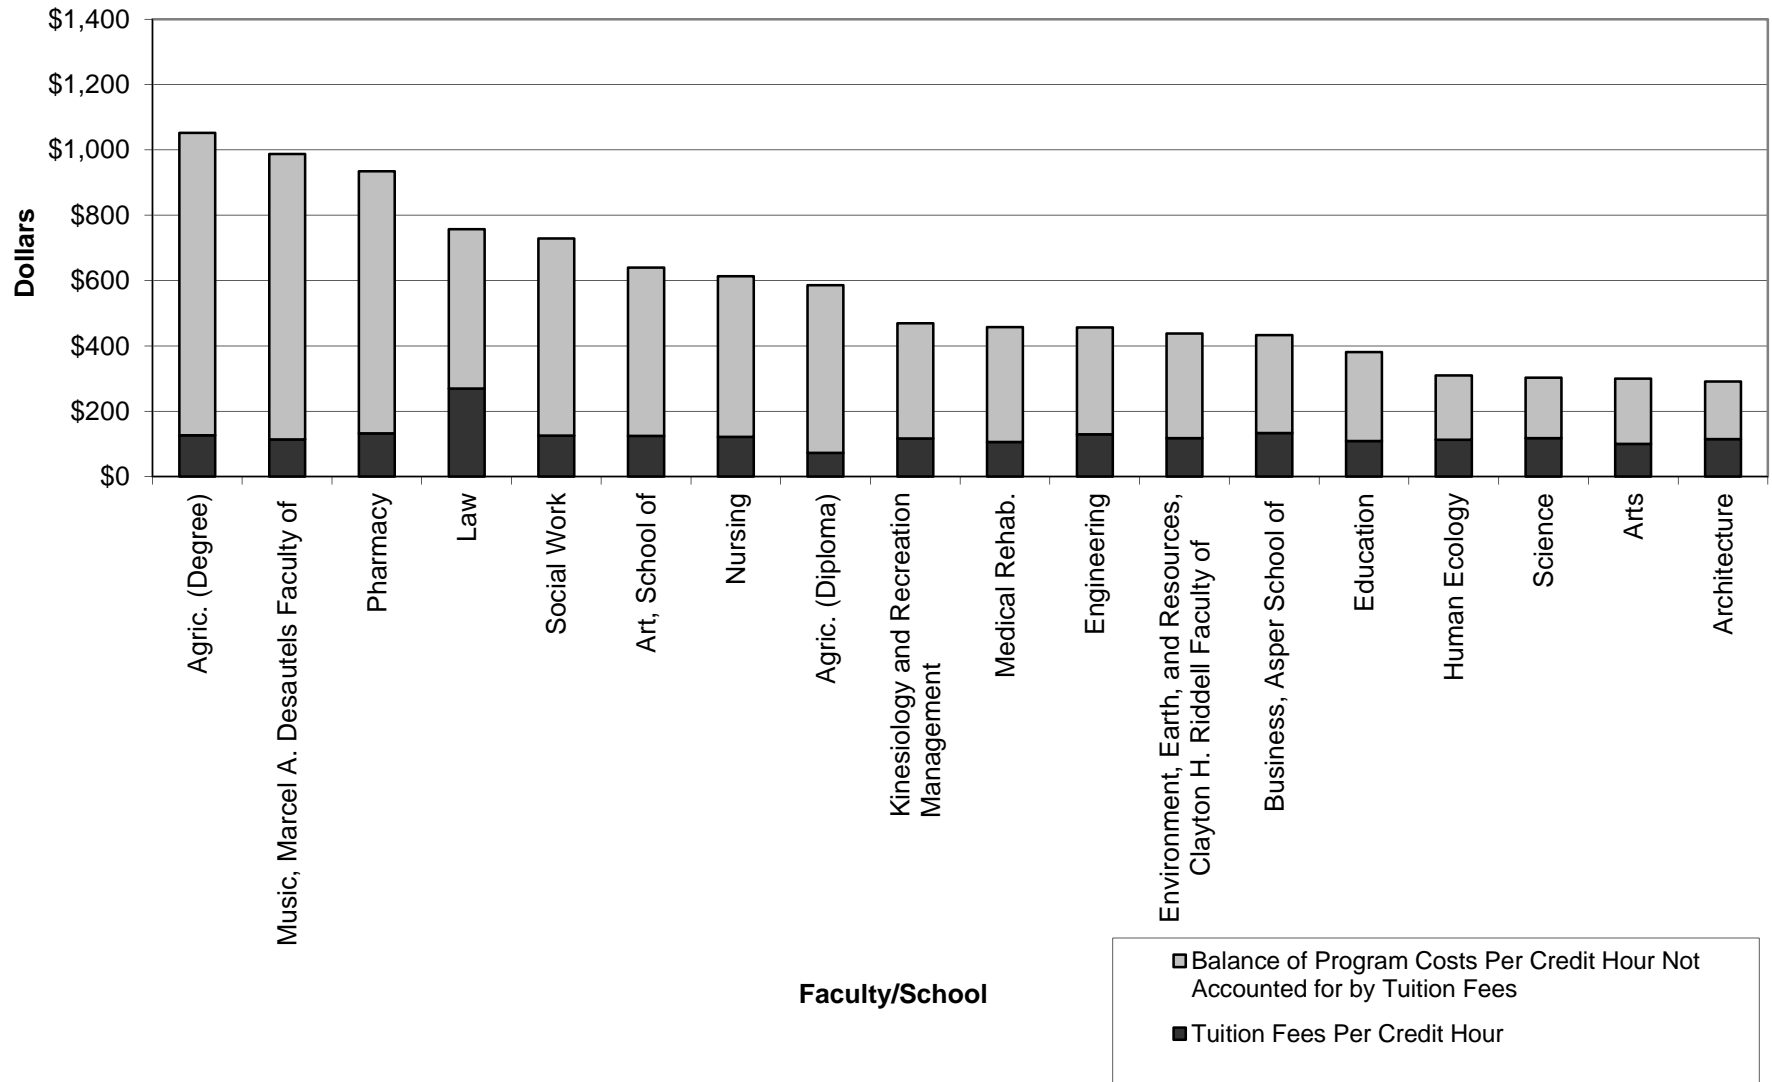

TUITION FEES AS COMPARED TO PROGRAM COSTS PER CREDIT HOUR¹
2011-2012

1. Tuition fees for the Faculties of Engineering and Law include surcharge fees.