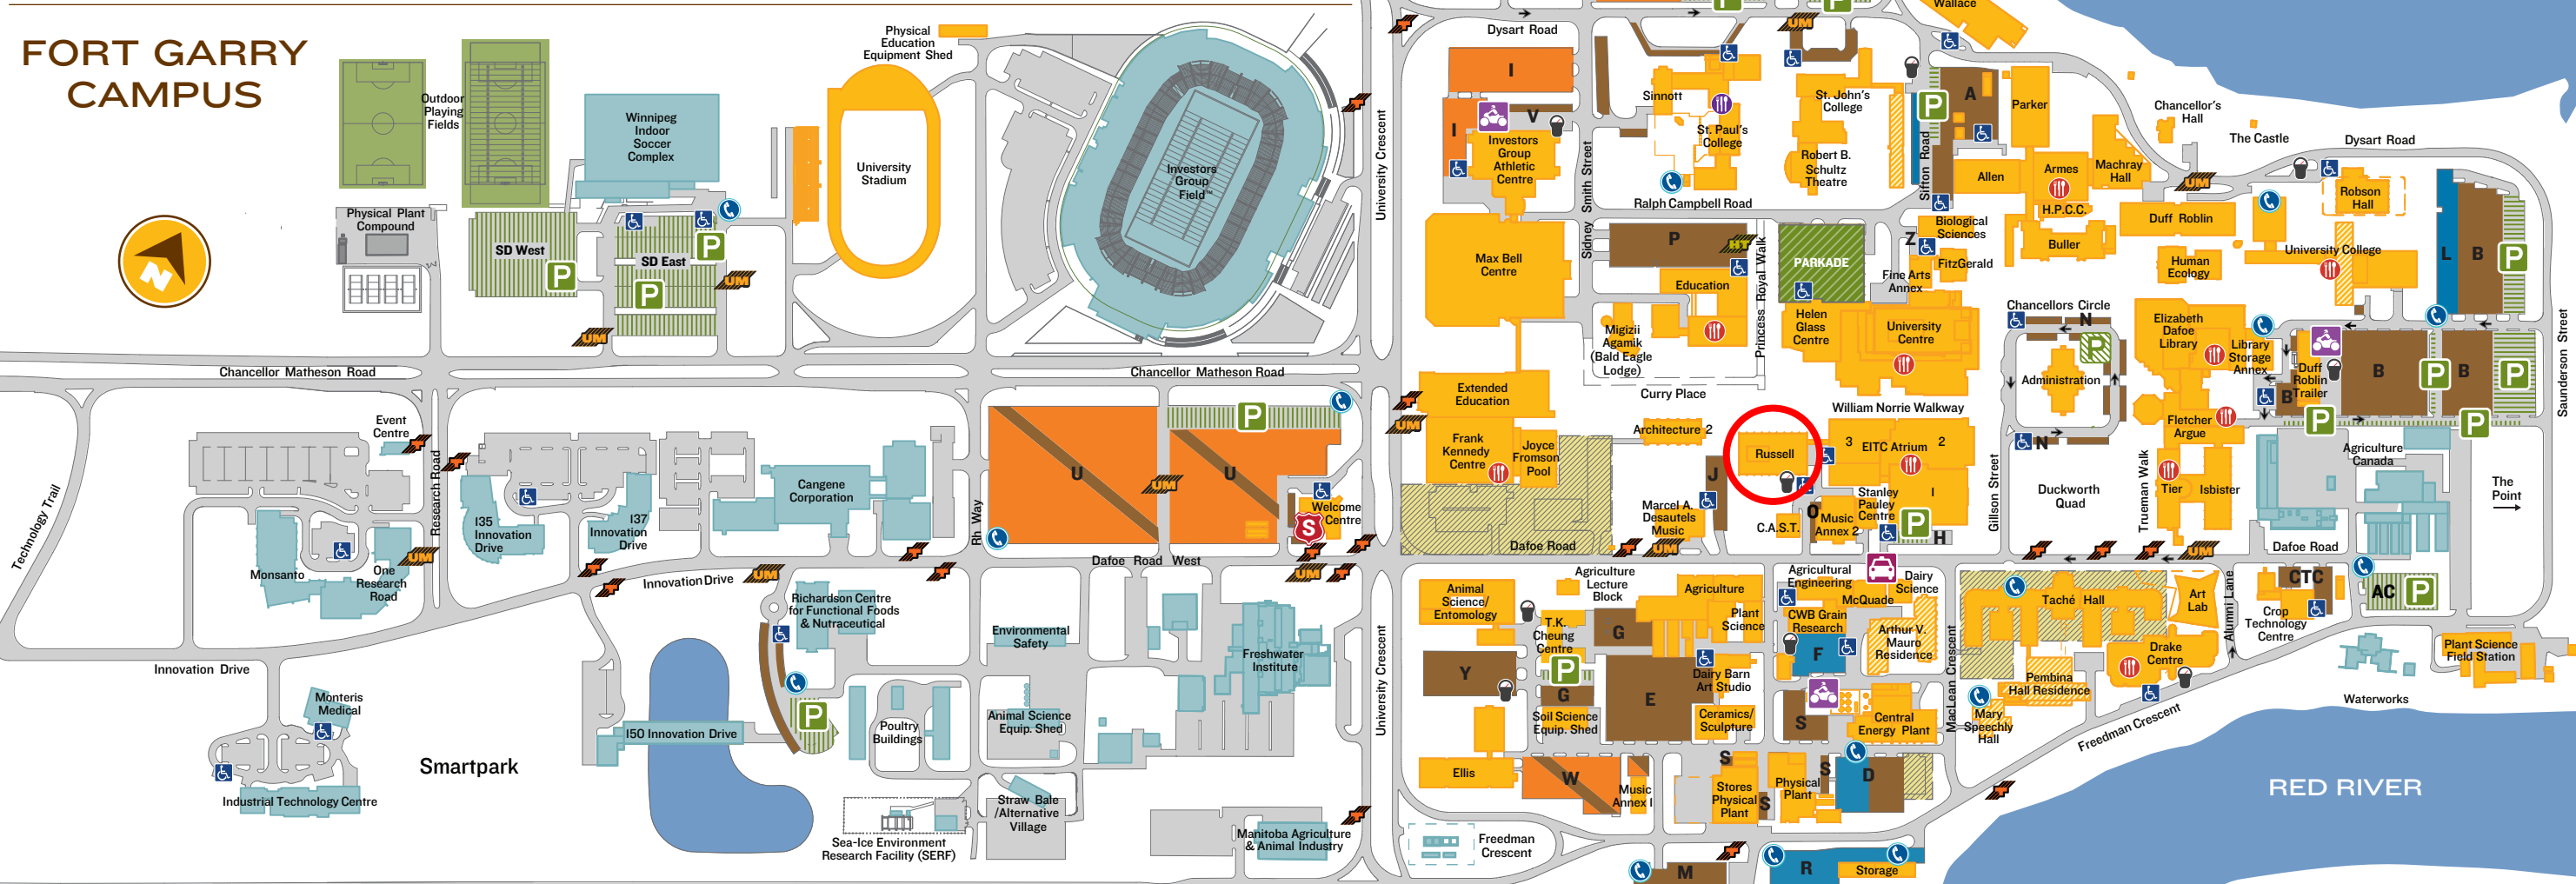

UNIVERSITY OF MANITOBA

FORT GARRY CAMPUS

- Parkade (Public Parking)
 - Meter Parking
 - Public Parking (Pay & Display)
 - Public Parking (Evenings & Weekdays)
 - Accessible Parking*
 - Motorcycle Parking*
 - Reserved Parking Areas*
 - Staff Parking*
 - Student Parking*
 - Residence Parking (24 hr)
 - Student Residences
 - Taxi Stand
 - Campus Security
 - Emergency Code Blue Telephones
 - Handi-Transit Pickup
 - Fort Garry Campus Shuttle (September to April)
 - Transit Bus Stops
 - 2012 - 2013 Construction Sites
 - University of Manitoba Food Services (some locations open during regular season only)
 - Other Food Services
- * U of M Permit Required from 7:30 am - 4:30 pm

RED RIVER