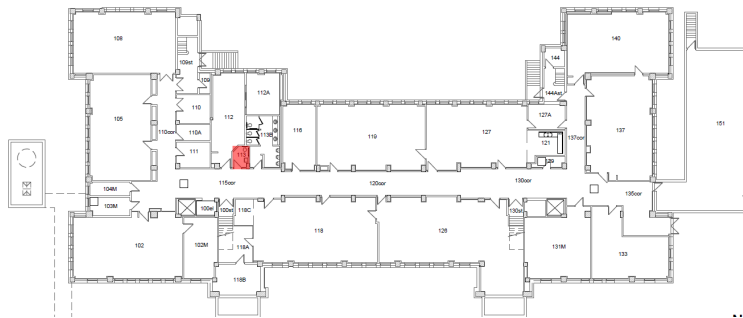

MEMO

Re: 214C Buller –Washroom Renovations

Date: May 3, 2024

Please be advised the Female Washroom on Level 200 (214C) Buller will be closed for construction starting Thursday, May 9, 2024. The washroom will be unavailable for use until Tuesday, September 3, 2024.

Alternative washroom locations within the Buller Building

113A Buller Universal Toilet Room

415 Buller Female Washroom

Please address any questions or concerns to: Christiane Pham – AES Physical Plant (204) 807-2457