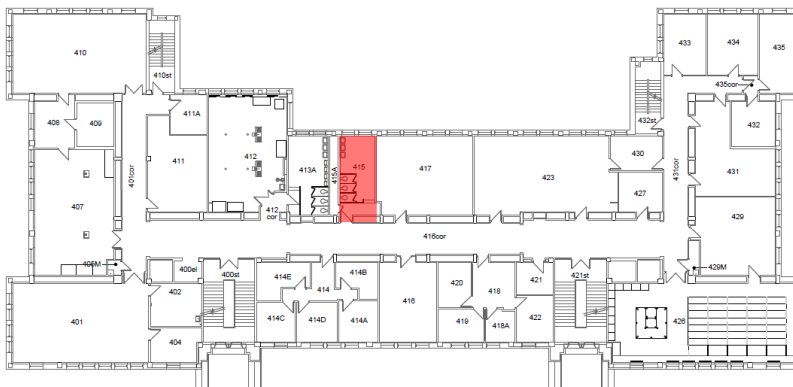

MEMO

Re: 214C Buller –Washroom Renovations

Date: May 3, 2024

Please be advised the Female Washroom on Level 200 (214C) Buller will be closed for construction starting Thursday, May 9, 2024. The washroom will be unavailable for use until Tuesday, September 3, 2024.

Alternative washroom locations within the Buller Building

113A Buller Universal Toilet Room

415 Buller Female Washroom

Please address any questions or concerns to: Christiane Pham – AES Physical Plant (204) 807-2457