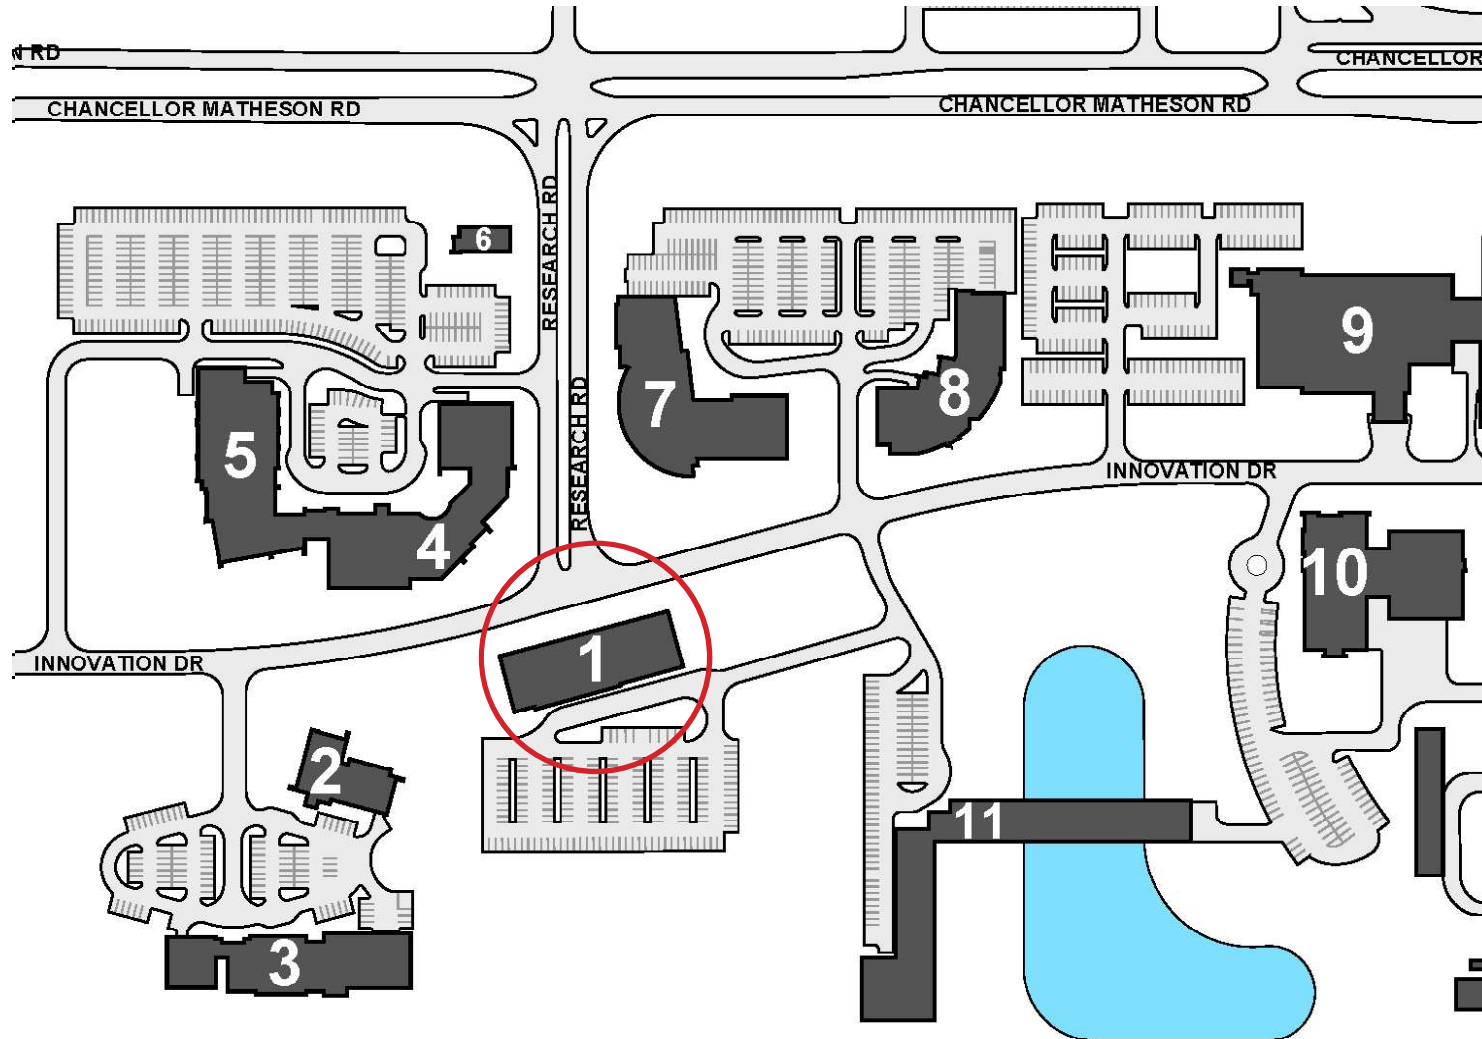

Location: Smartpark Innovation Hub, Smartpark Research & Technology Park, 100 Innovation Drive
University of Manitoba Fort Garry Campus

- 1** SMARTPARK INNOVATION HUB
100 INNOVATION DR
- 2** TRANSGRID SOLUTIONS
100-78 INNOVATION DR
- 3** INDUSTRIAL TECHNOLOGY CENTRE
200-78 INNOVATION DR
- 4** ONE RESEARCH MULTI-TENANT
1 RESEARCH RD
- 5** BAYER CROP SCIENCE
900 - 1 RESEARCH RD
- 6** EVENT CENTRE
100 - 1 RESEARCH RD
- 7** 135 INNOVATION MULTI-TENANT
135 INNOVATION DR
- 8** 137 INNOVATION MULTI-TENANT
137 INNOVATION DR
- 9** EMERGENT BIOLUTIONS
155 INNOVATION DR
- 10** RICHARDSON CENTRE
196 INNOVATION DR
- 11** RTDS TECHNOLOGIES
150 INNOVATION DR