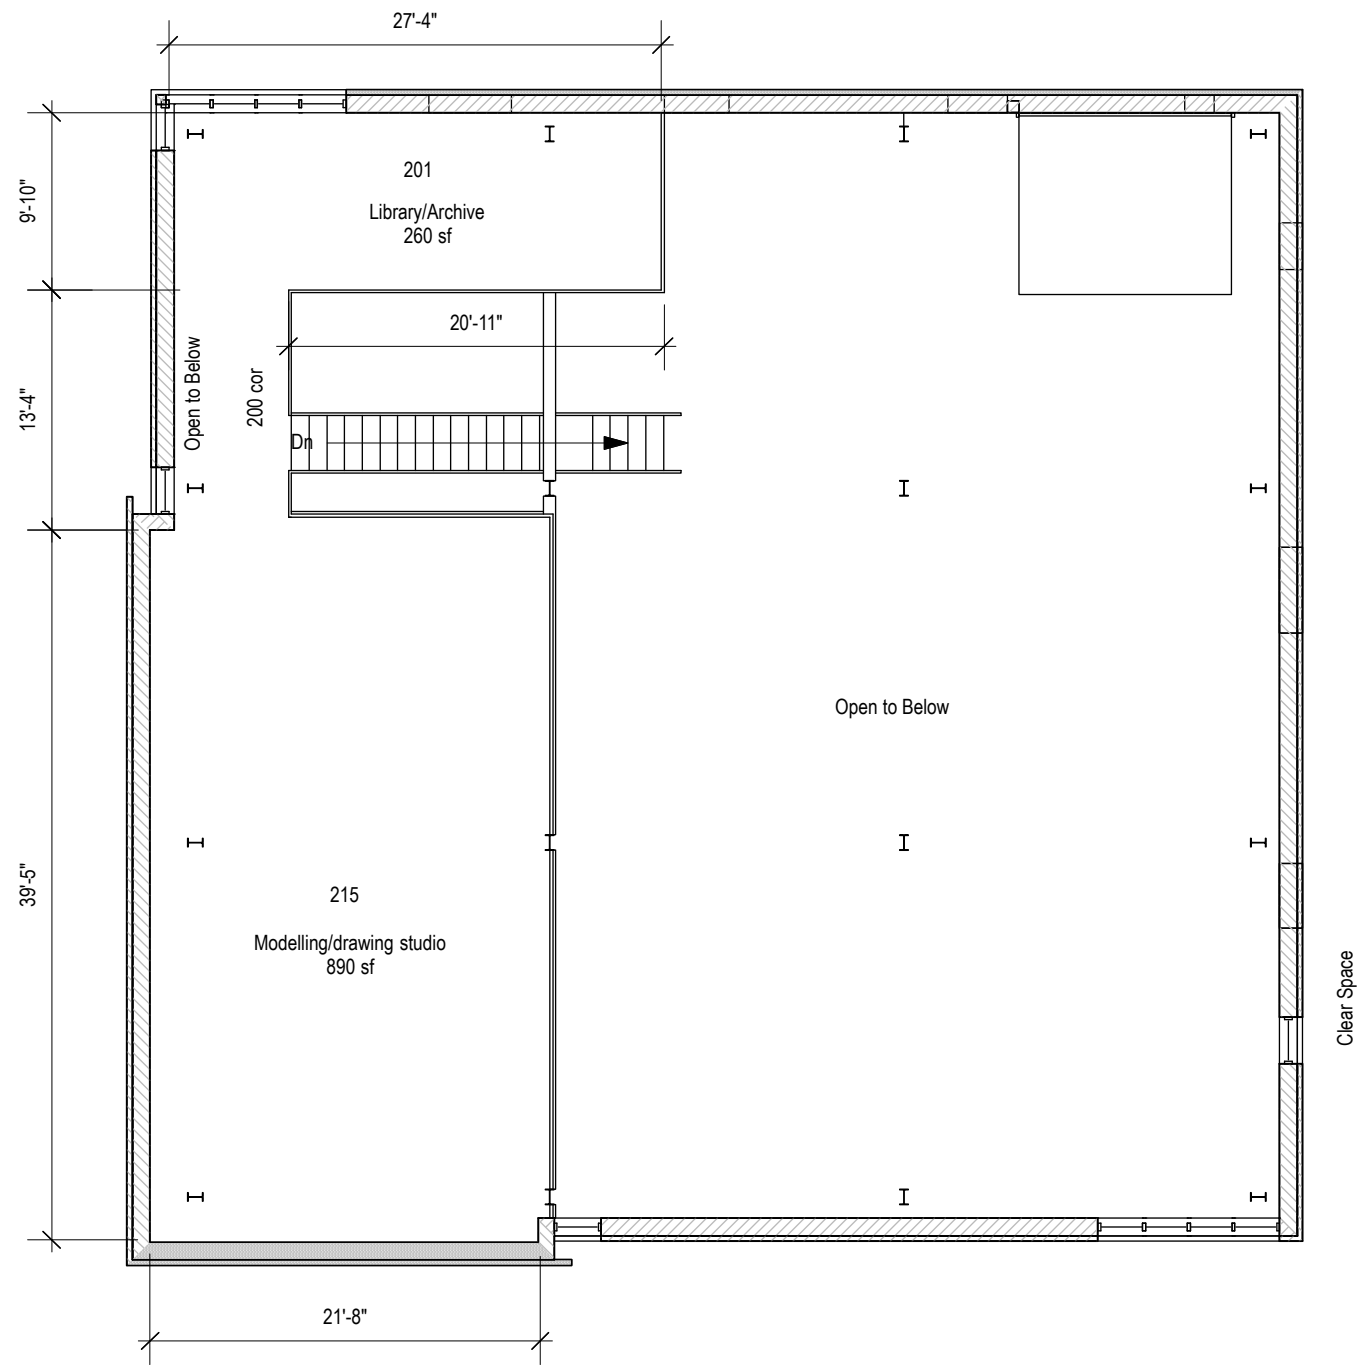

# C.A.S.T Building

91 Dafoe Road.  
 Faculty of Architecture  
 University of Manitoba

Drawing: Main Floor Plan  
 Scale: 3/32" = 1'-0"

# C.A.S.T Building

91 Dafoe Road.  
 Faculty of Architecture  
 University of Manitoba

Drawing: Upper Floor Plan  
 Scale: 3/32" = 1'-0"