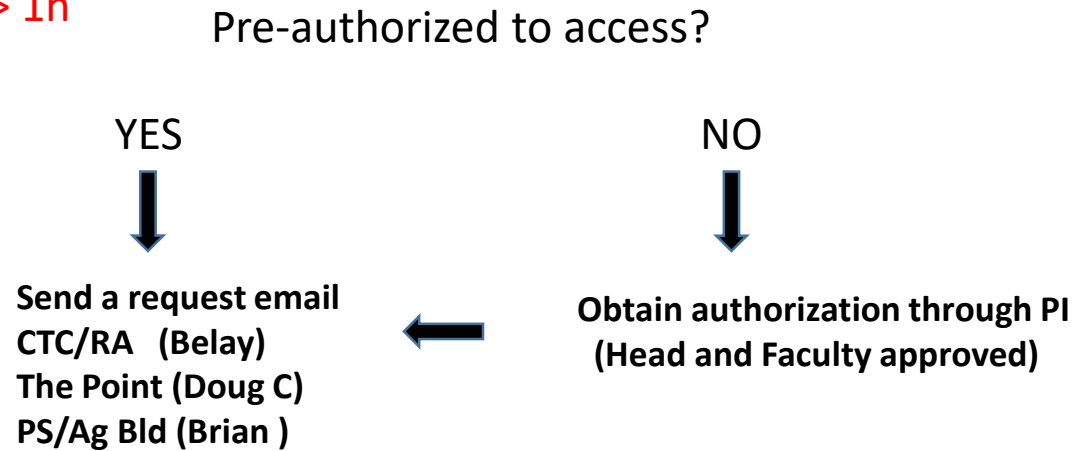

Changes to the schedule for short (< 10h per week) visits

Need to access Bld > 1h

Need to access Bld < 1h

PS Bld	(Brian Fristensky)
Ag Bld	(Brian Fristensky)
The Point	(Doug Cattani)
CTC /Research Annex	(Belay Ayele)