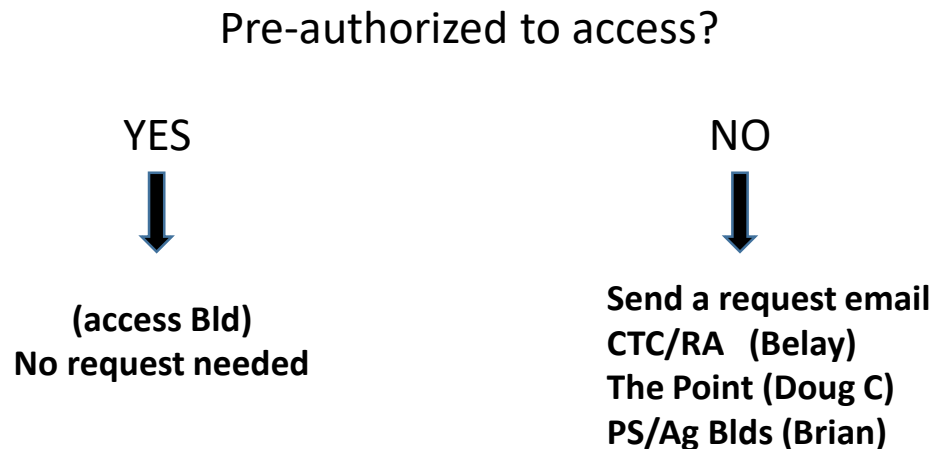

Changes to the schedule for short (< 10h per week) visits

Need to access Bld > 1h

Need to access Bld < 1h

PS Bld	(Brian Fristensky)
Ag Bld	(Brian Fristensky)
The Point	(Doug Cattani)
CTC /Research Annex	(Belay Ayele)