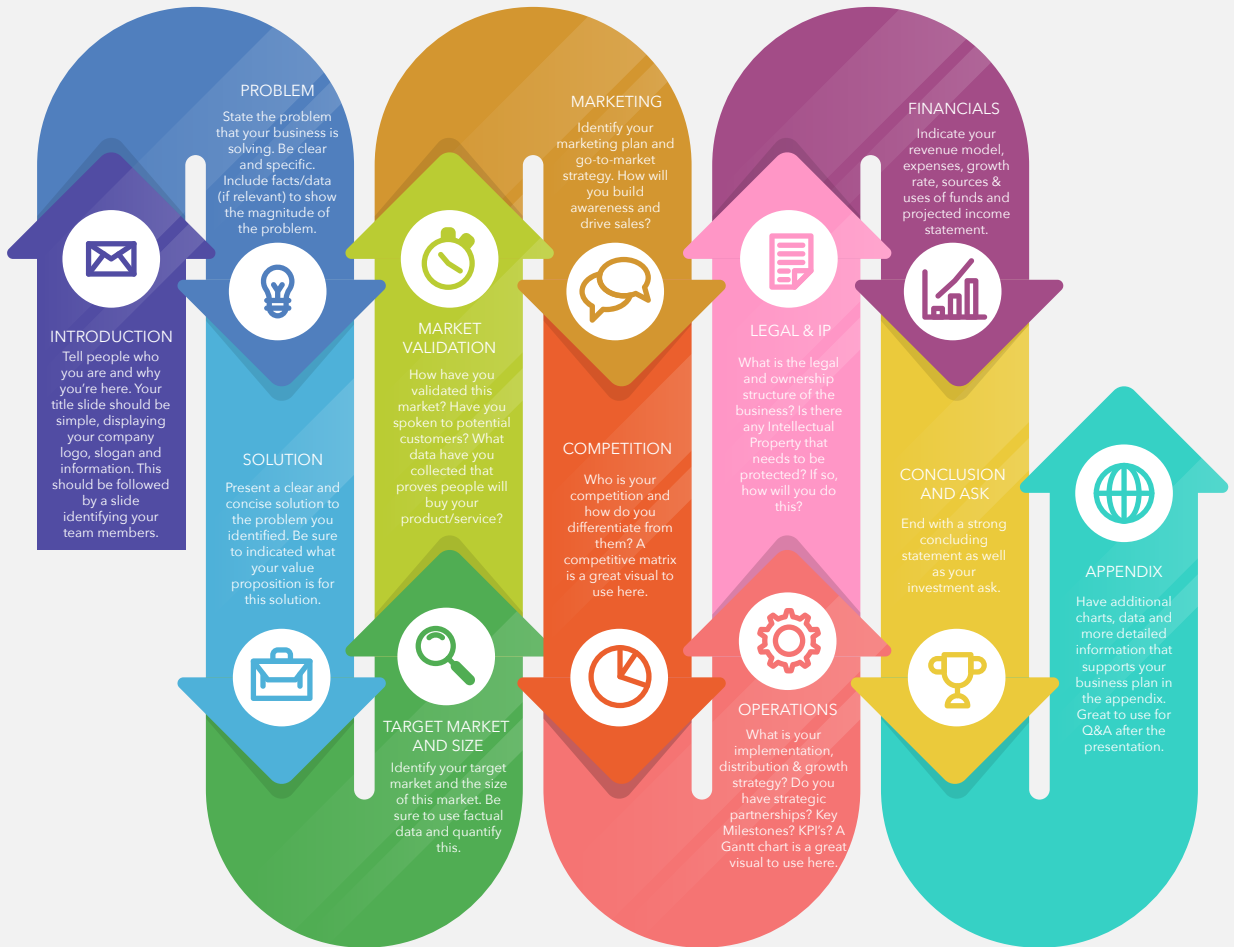

BUSINESS PITCH DECK OUTLINE

Stu Clark
Centre for Entrepreneurship

ASPER SCHOOL OF BUSINESS