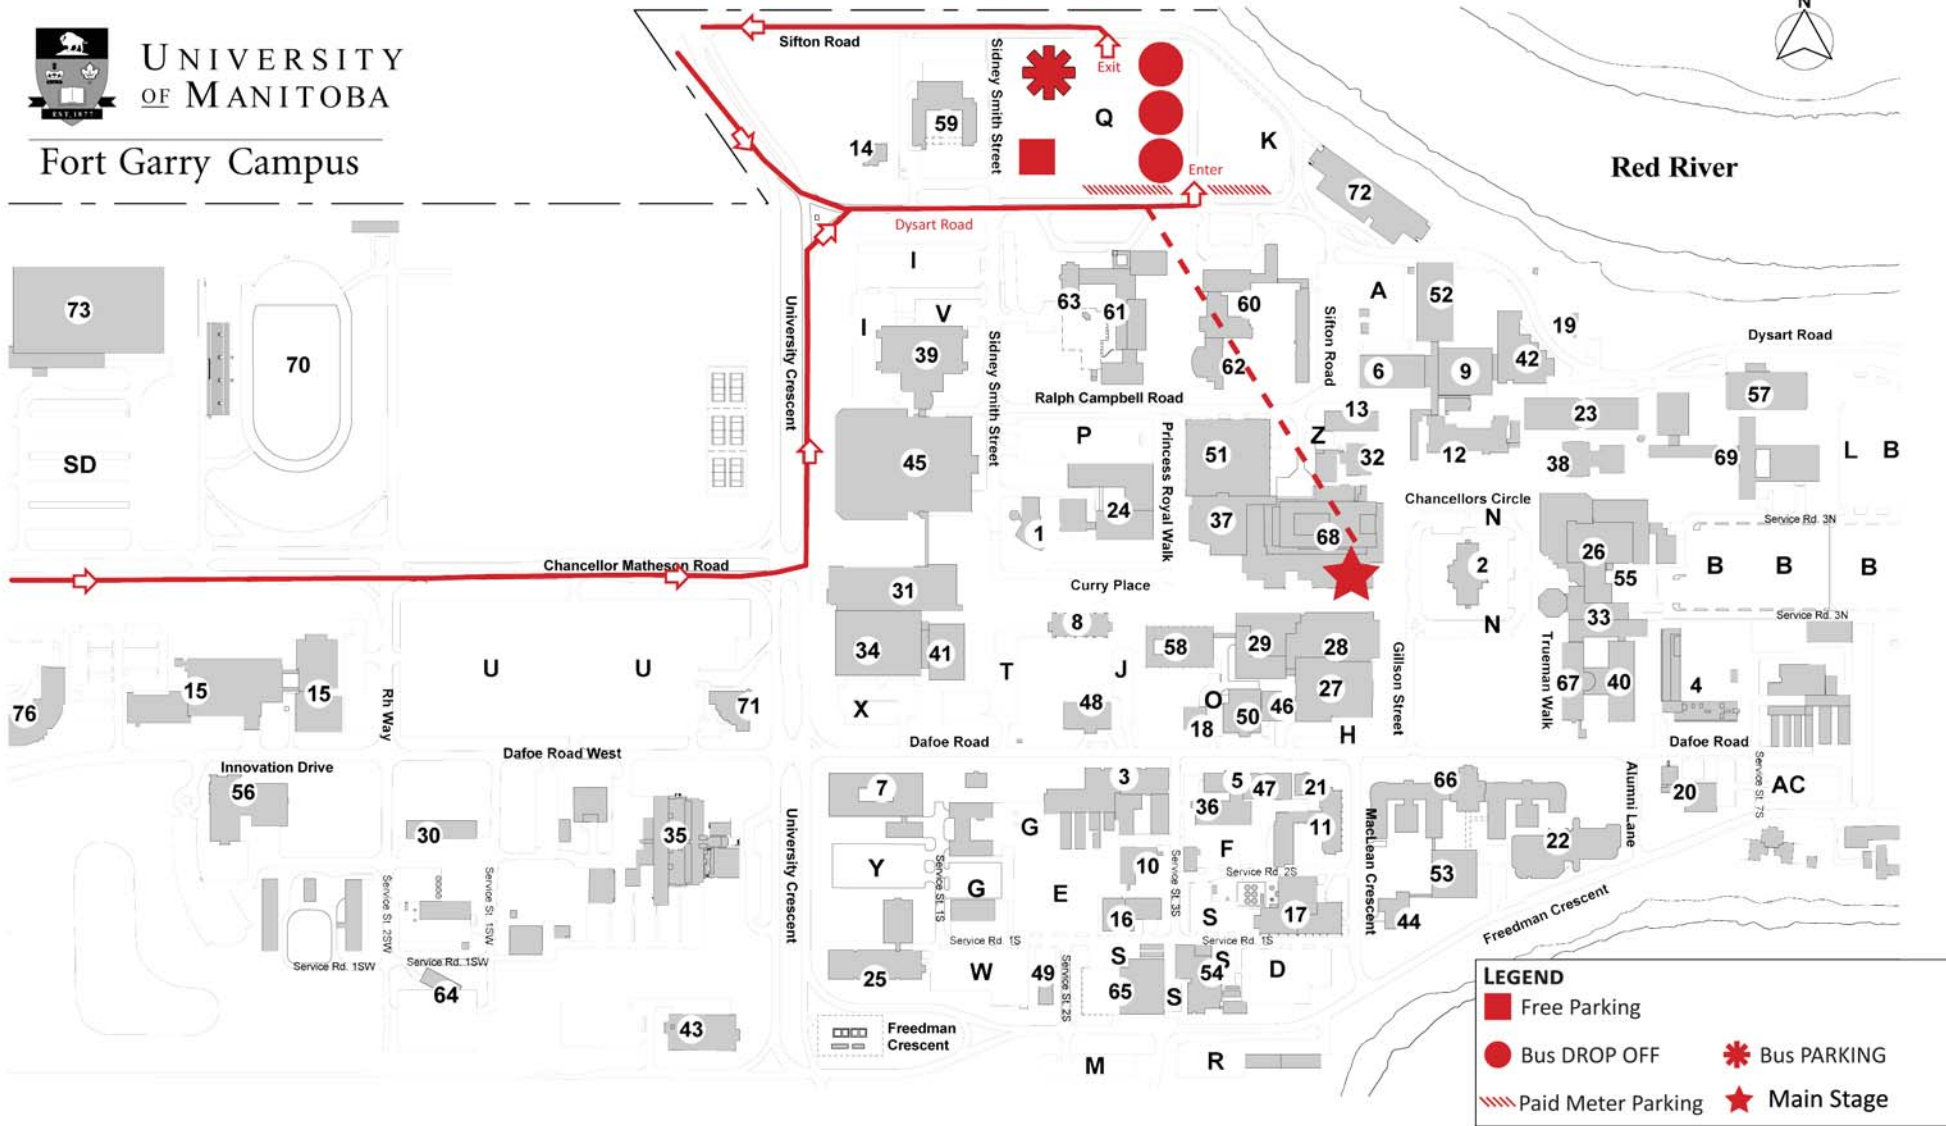

PARKING ON CAMPUS

UNIVERSITY
OF MANITOBA

Fort Garry Campus

■ Free parking is available ONLY in the regular student parking area of “Q” lot located east of St. Andrew’s College, north side of Dysart Road.

Free parking is prohibited in “K” staff lot, located east of student “Q” lot.

▨ Paid Meter Parking: Please DO NOT park here. You will be ticketed unless you have paid for parking in these areas.

Parking is not permitted in the following areas at any time:

24 hour reserved zones, loading zones, fire lanes, “no parking” areas, accessible stalls, and staff and student lots excluding student “Q” lot.

PARKING IN THESE AREAS WILL RESULT IN A PARKING VIOLATION AND OFFENDERS WILL BE TICKETED.

● Bus DROP-OFF/PICK UP is located in “Q” Lot. There is no stopping allowed on Dysart Road.

✳ Bus PARKING is located on the northwest side of “Q” Lot.