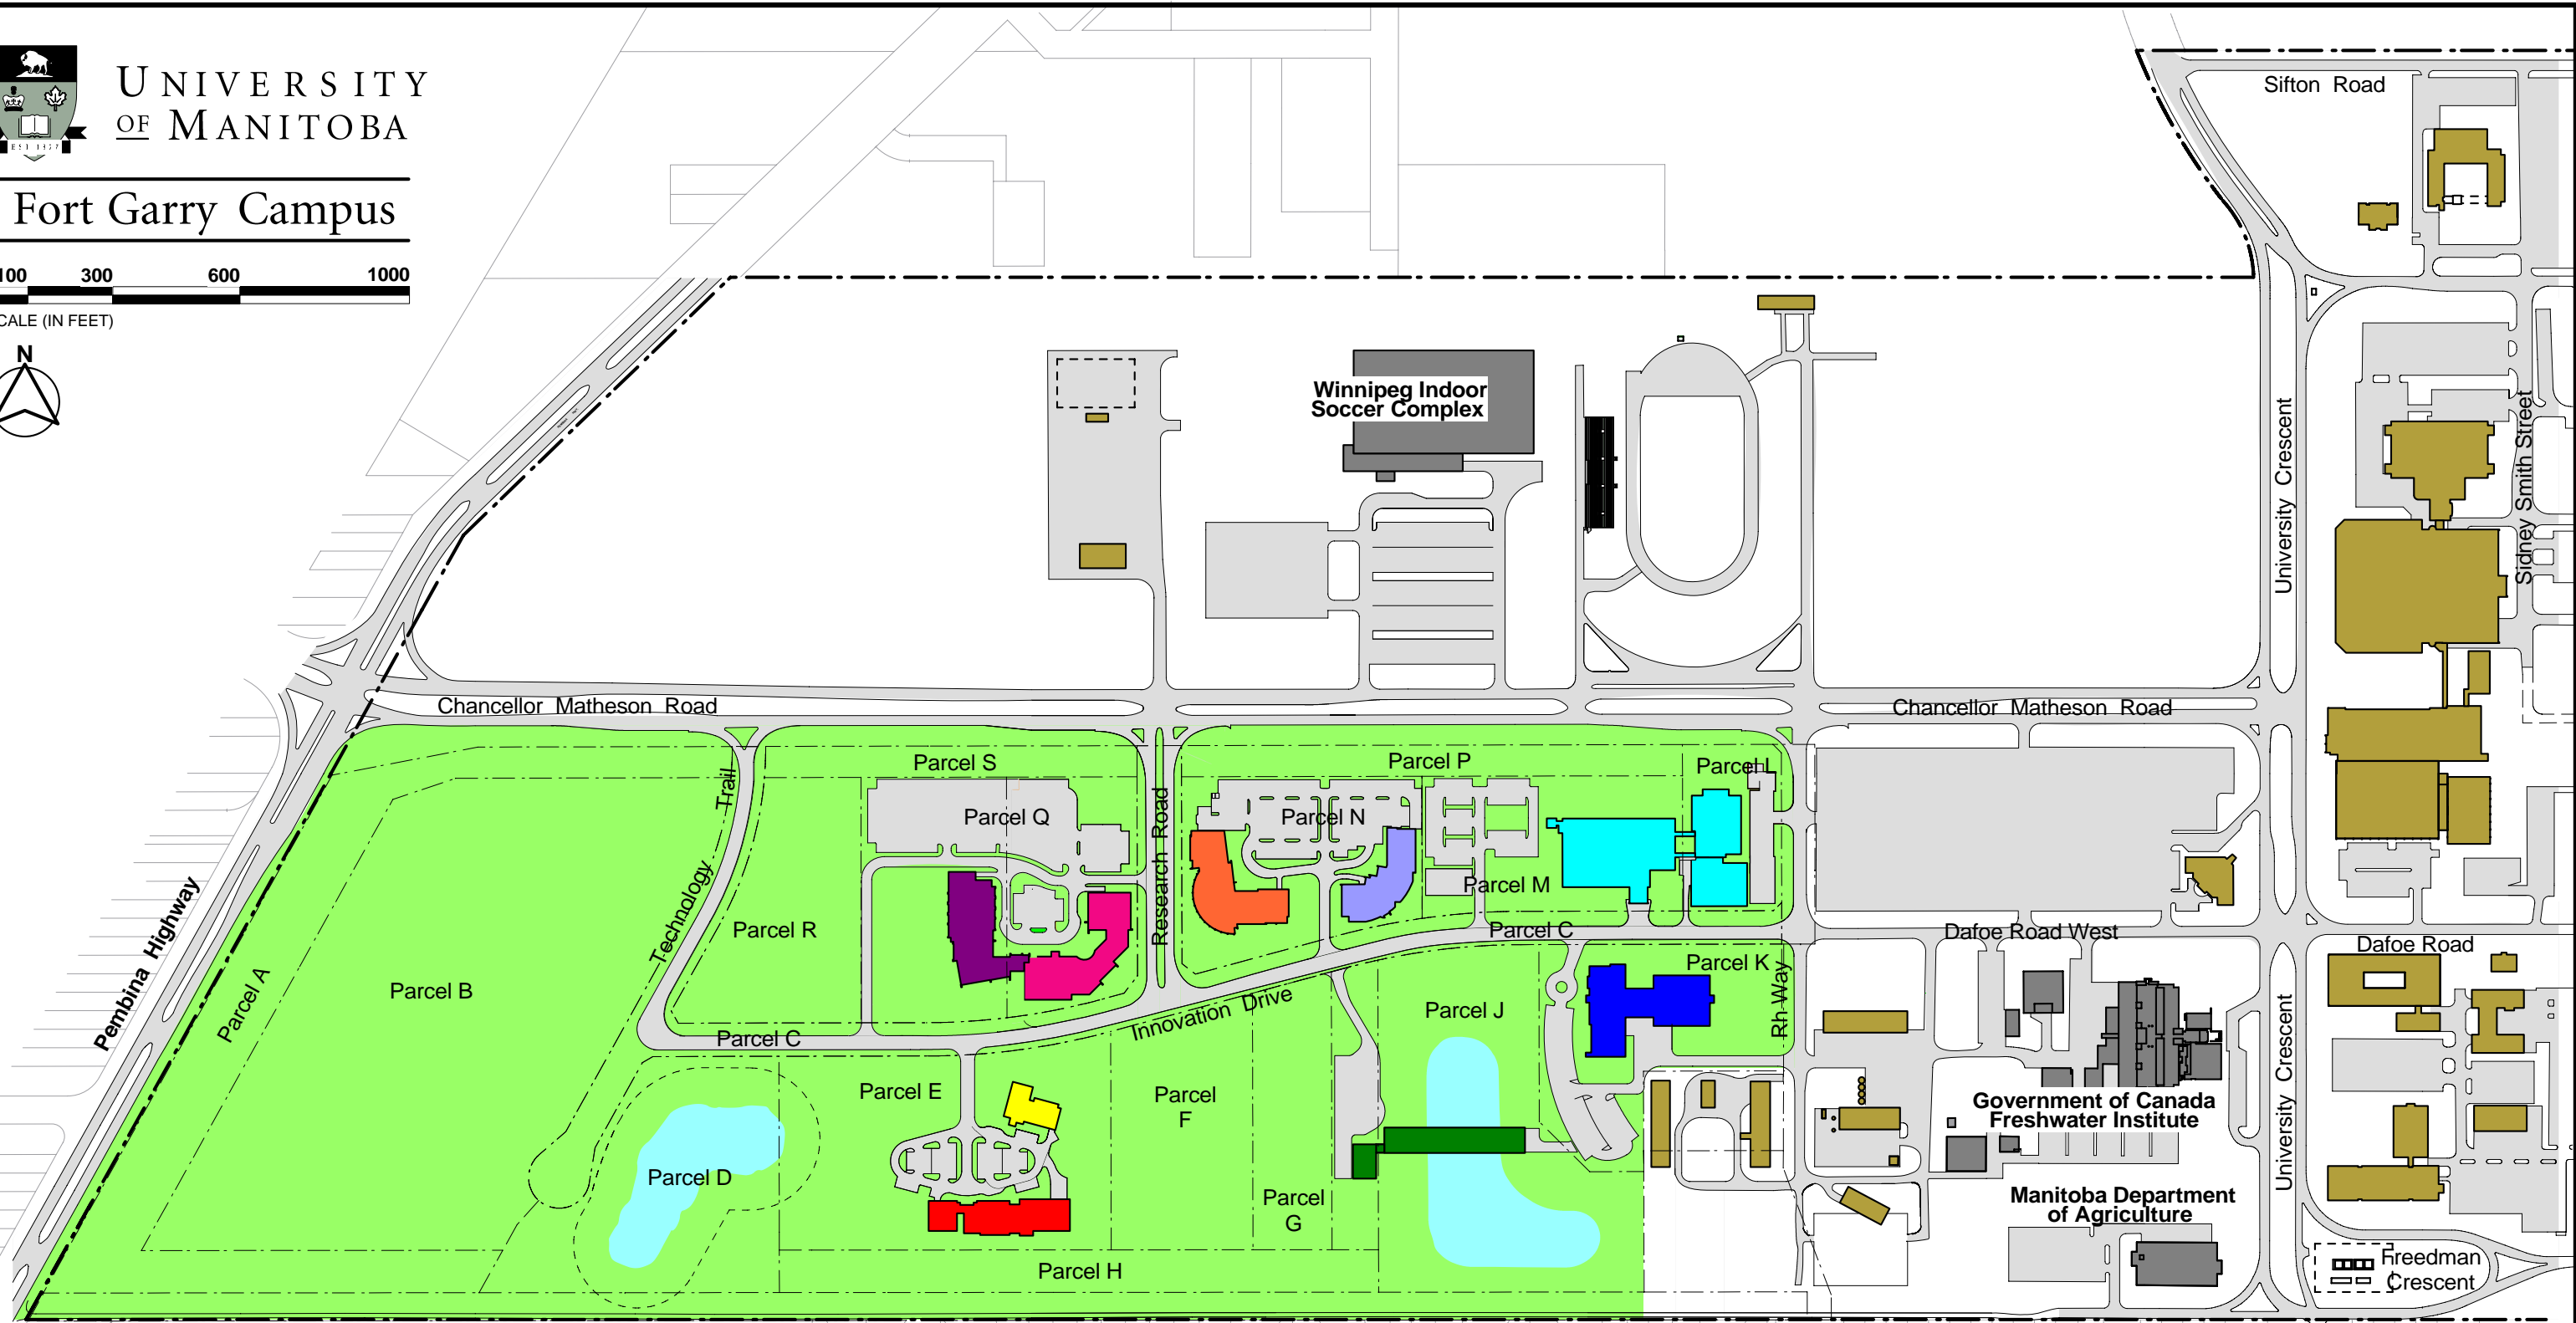

UNIVERSITY OF MANITOBA

Fort Garry Campus

0 100 300 600 1000

SCALE (IN FEET)

 **SMARTPARK**
DEVELOPMENT CORPORATION

-  135 Innovation Drive
-  137 Innovation Drive
-  Monteris Medical
-  Richardson Centre

-  ITC / CIC
-  One Research Road
-  Cangene Corporation
-  150 Innovation Drive