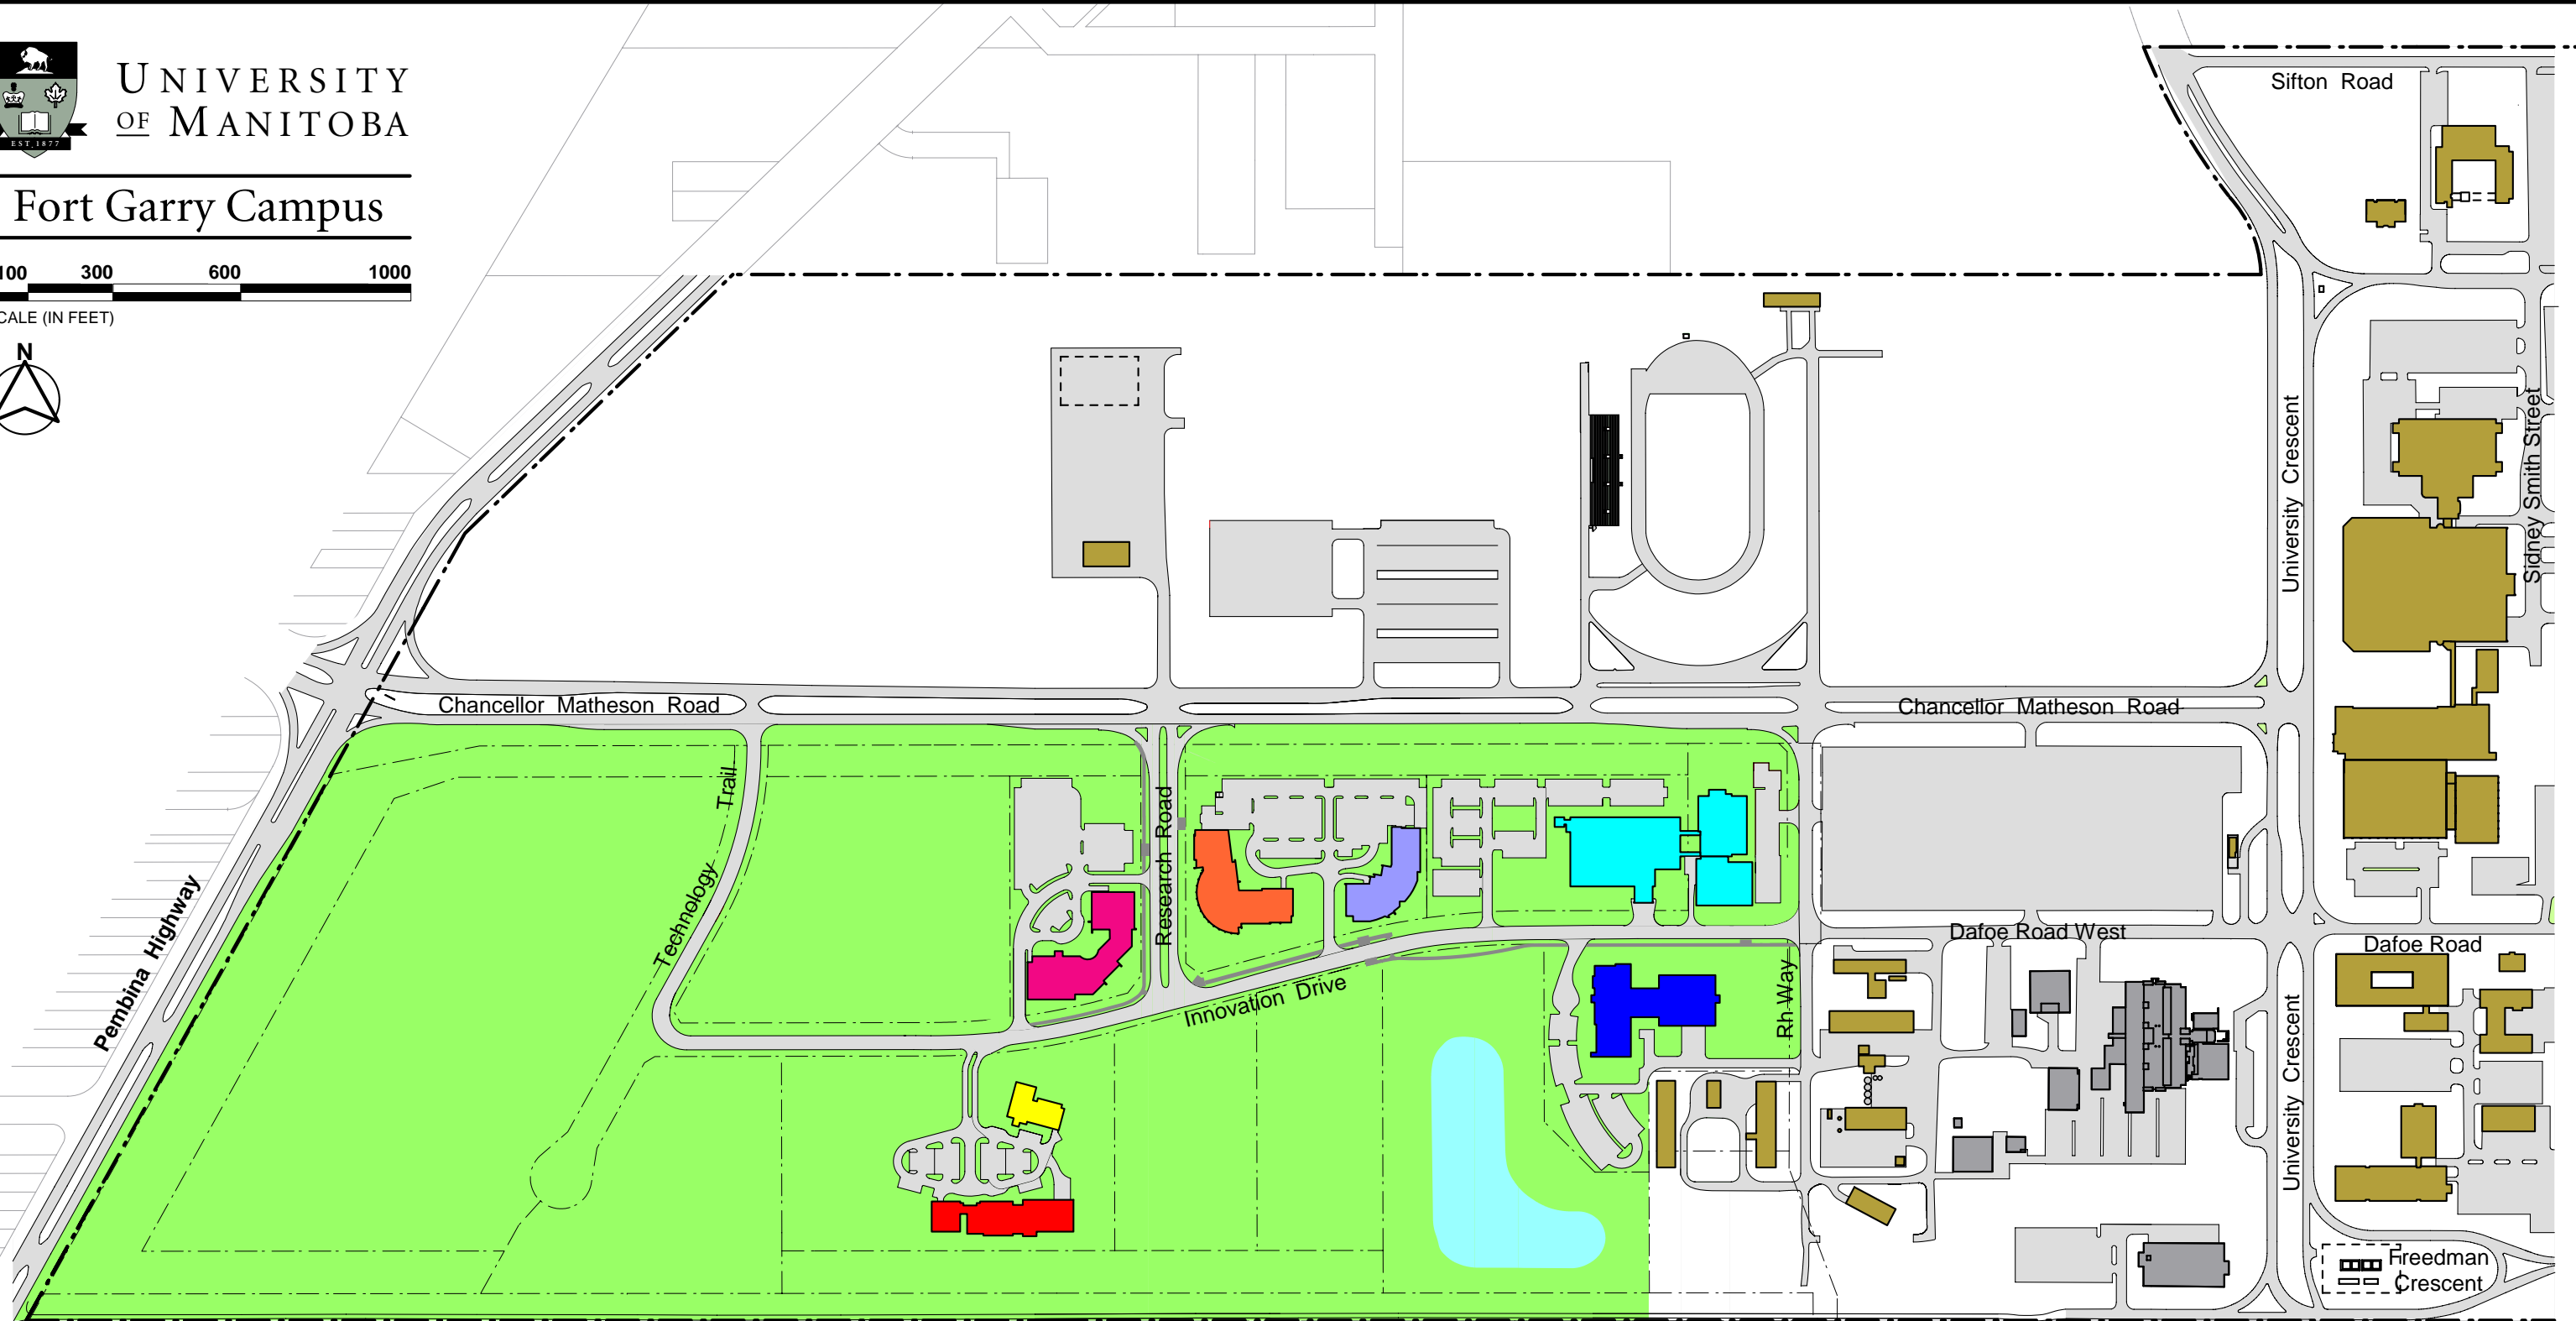

UNIVERSITY OF MANITOBA

Fort Garry Campus

- | | | |
|--|---|--|
|  135 Innovation Drive |  Richardson Centre |  Cangene Corporation |
|  137 Innovation Drive |  ITC Centre |  University Buildings |
|  I.M.R.I.S. |  R.R. Centre |  Government Buildings |