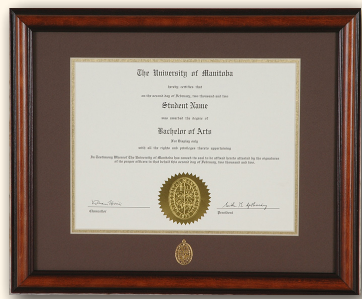

# University of Manitoba degree and photo frames

Photo and degree frames are available at spring and fall convocation or at the Alumni Association throughout the year.

UNIVERSITY OF MANITOBA

ALUMNI ASSOCIATION INC.

**Medallion**  
SUEDE MAT WITH  
GOLD FILET & GOLD  
MEDALLION

**Diplomat**  
TRIPLE MAT

**Briarwood**  
DOUBLE MAT

**Rideau Espresso**  
DOUBLE MAT

**Rideau Black**  
DOUBLE MAT

**Dark Wood**  
DOUBLE MAT