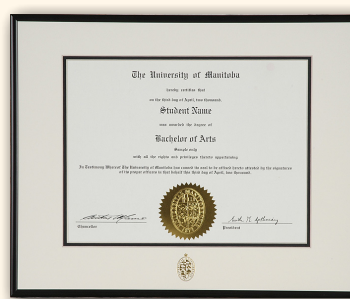

# University of Manitoba degree and photo frames

Photo and degree frames are available at spring and fall convocation or at the Alumni Association throughout the year.

UNIVERSITY OF MANITOBA

ALUMNI ASSOCIATION INC.

**Medallion**  
SUEDE MAT WITH  
GOLD FILET & GOLD  
MEDALLION

**Diplomat**  
TRIPLE MAT

**Briarwood**  
DOUBLE MAT

**Rideau Espresso**  
DOUBLE MAT

**Rideau Black**  
DOUBLE MAT

**Dark Wood**  
DOUBLE MAT