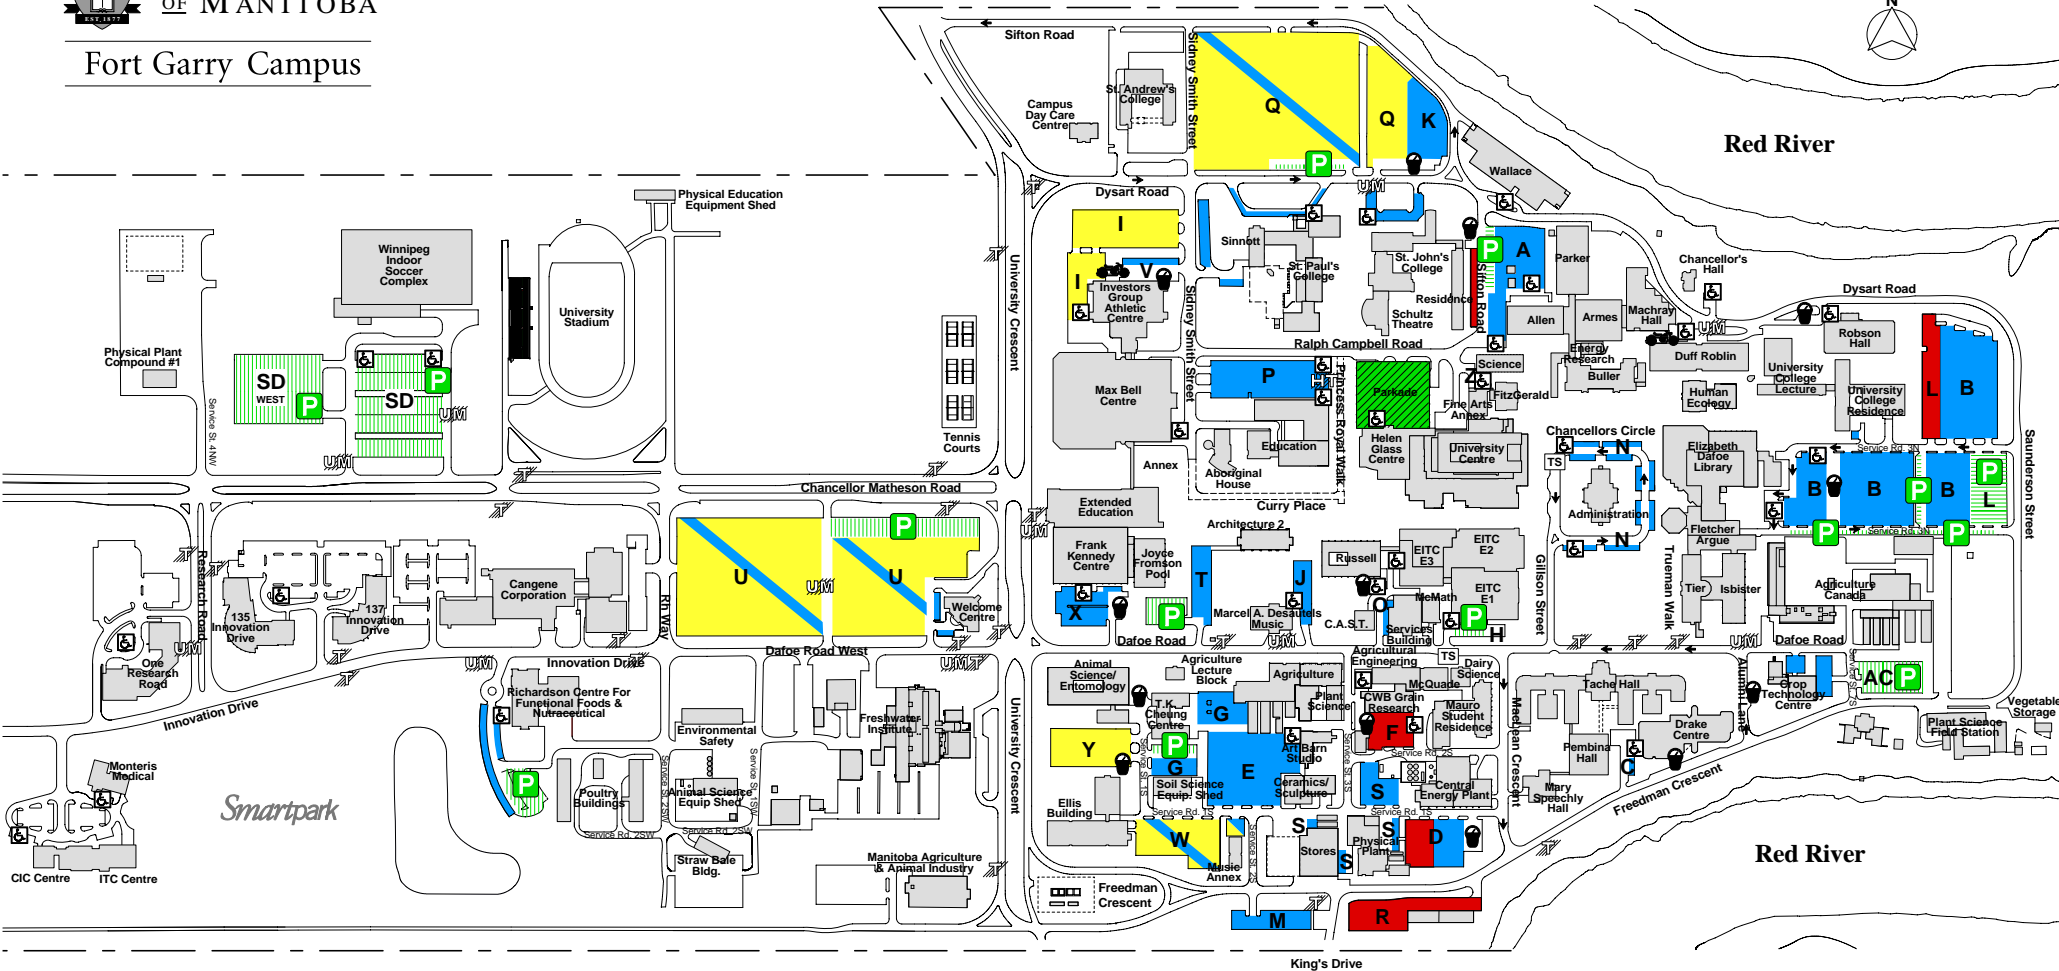

UNIVERSITY
OF MANITOBA

Fort Garry Campus

LEGEND

- Parkade (Public Parking)
- Meter Parking
- Public Parking
- Reserved Parking Areas*

- Staff Parking*
- Student Parking*
- Residence Parking (24hr.)

- Accessible Parking*
- Motorcycle Parking (permit required)*
- Taxi Stand
- Handi-Transit Pickup

*U of M PERMIT REQUIRED FROM 7:30 am to 4:30 pm

- University Shuttle Bus (September to April)
- Fort Garry Campus Shuttle
- Transit Bus Stops

JUNE, 2009

UNIVERSITY
OF MANITOBA

University of Manitoba - Fort Garry Campus