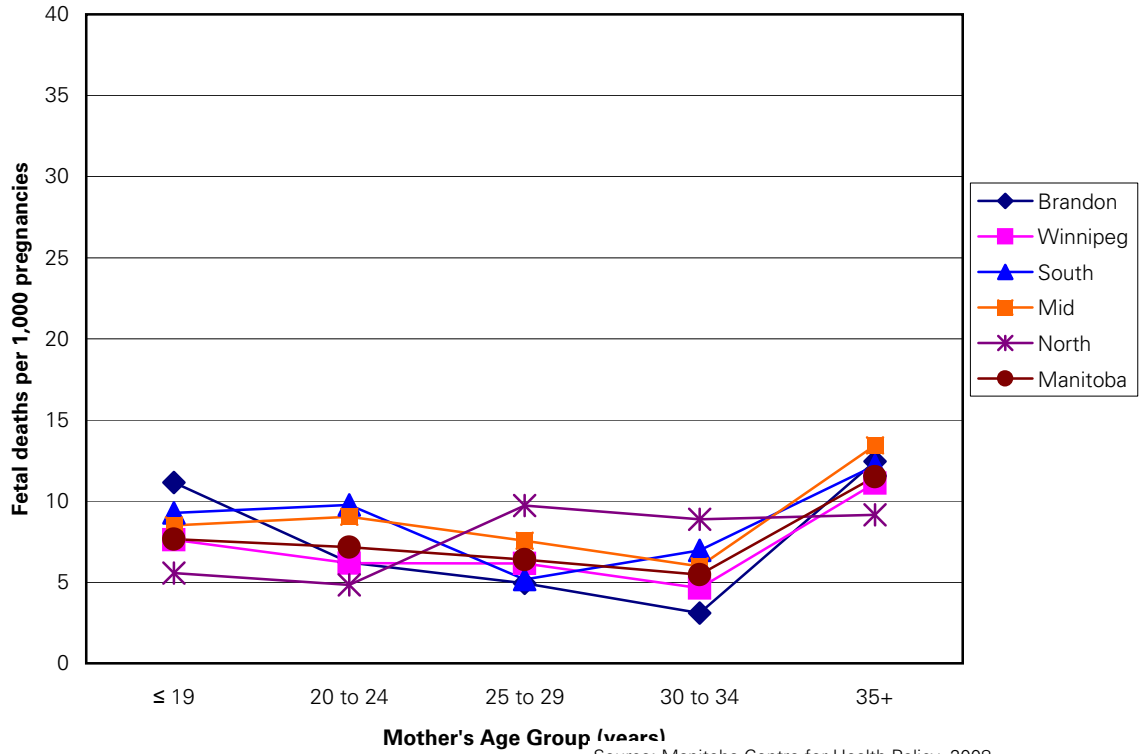

Figure A.4.15: Crude Stillbirth Rates by Mother's Age Group and Manitoba Region, 2001/02-2005/06

Source: Manitoba Centre for Health Policy, 2008

Figure A.4.14: Crude Stillbirth Rates by Mother's Age Group and Manitoba Region, 1996/97-2000/01