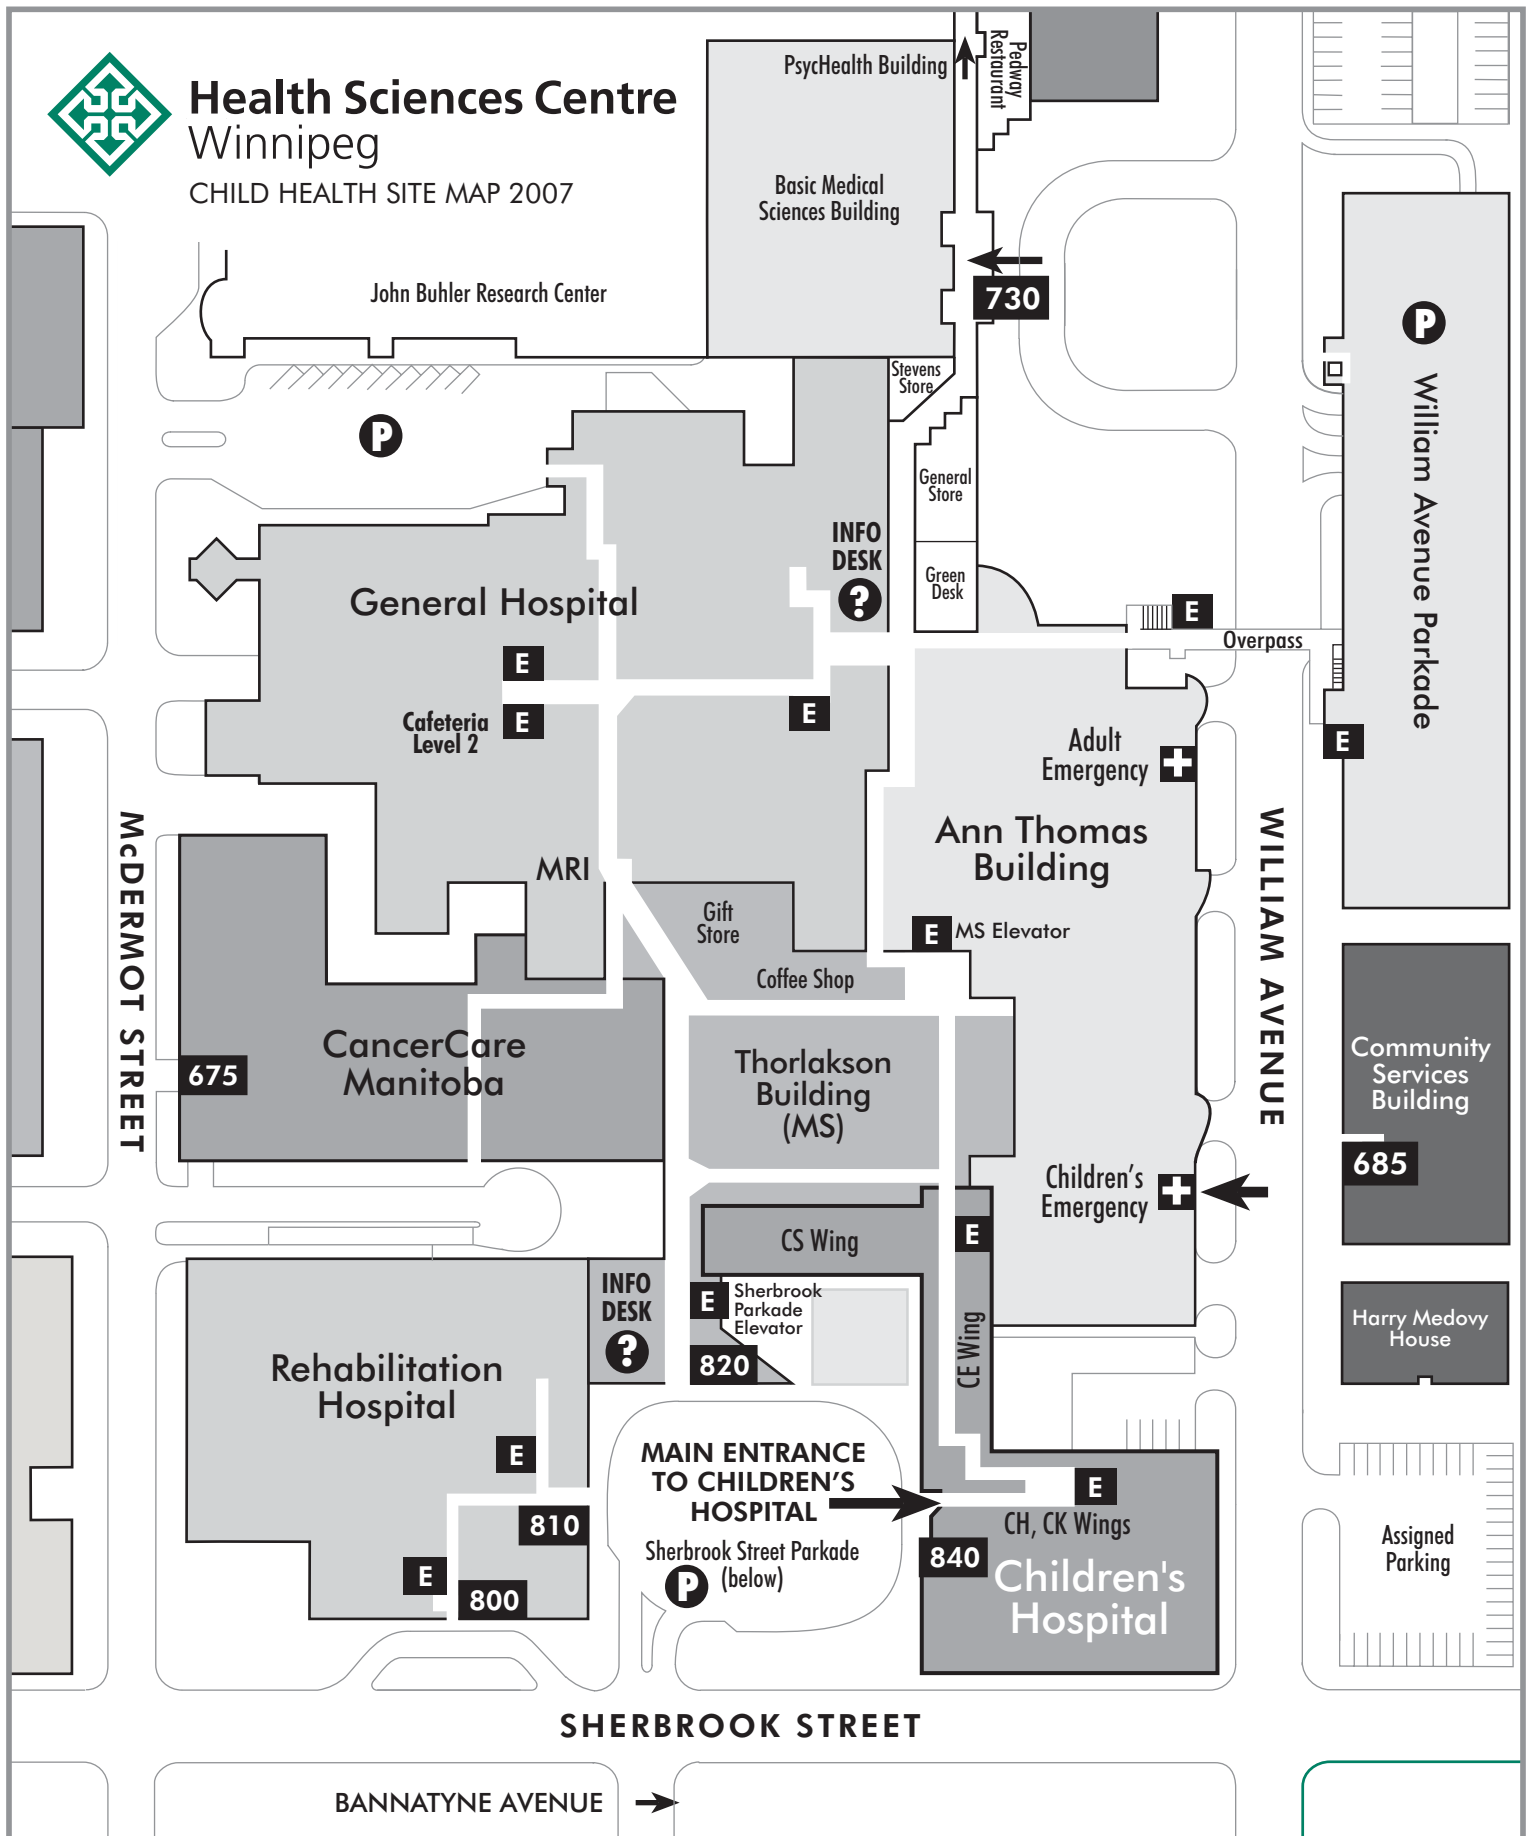

Health Sciences Centre Winnipeg

CHILD HEALTH SITE MAP 2007

Children's
Ultra Sound/CT
CS 1

Children's
Clinic
CH, CK 1

Children's X-Ray
CS 2

Children's
Day Surgery
MS-3

Children's
Cafeteria
CS 5

Note: Entrance to Children's Emergency is on William Street ONLY. There is NO entrance to ER from within the hospital.