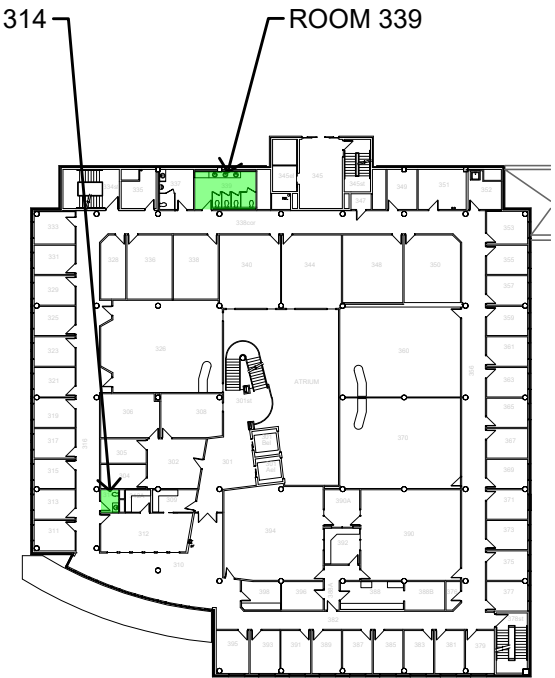

LEVEL 100

LEVEL 200

LEVEL 300

WASHROOM 273 IS CLOSED DURING RENOVATIONS  
 SEE ALTERNATE WASHROOM OPTIONS ON LEVELS 100, 200 AND 300

SCALE 1:750

2024/02/27

Physical Plant Department  
 Architectural and Engineering Services