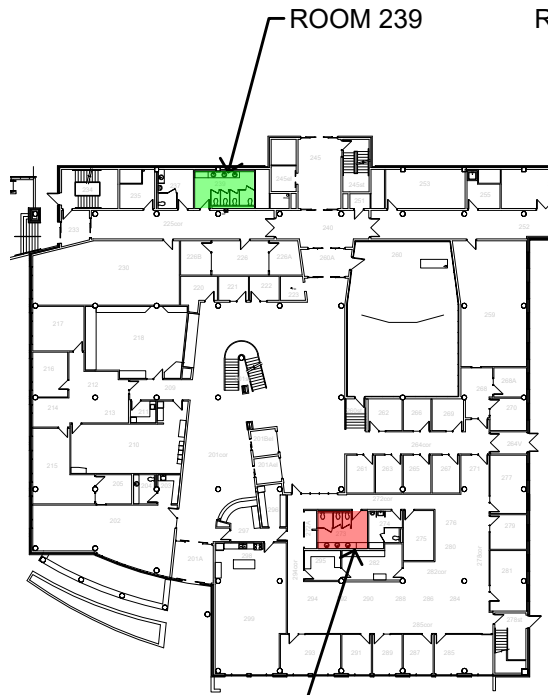

LEVEL 100

LEVEL 200

LEVEL 300

WASHROOM 273 IS CLOSED DURING RENOVATIONS  
 SEE ALTERNATE WASHROOM OPTIONS ON LEVELS 100, 200 AND 300

SCALE 1:750

2024/02/27

Physical Plant Department  
 Architectural and Engineering Services