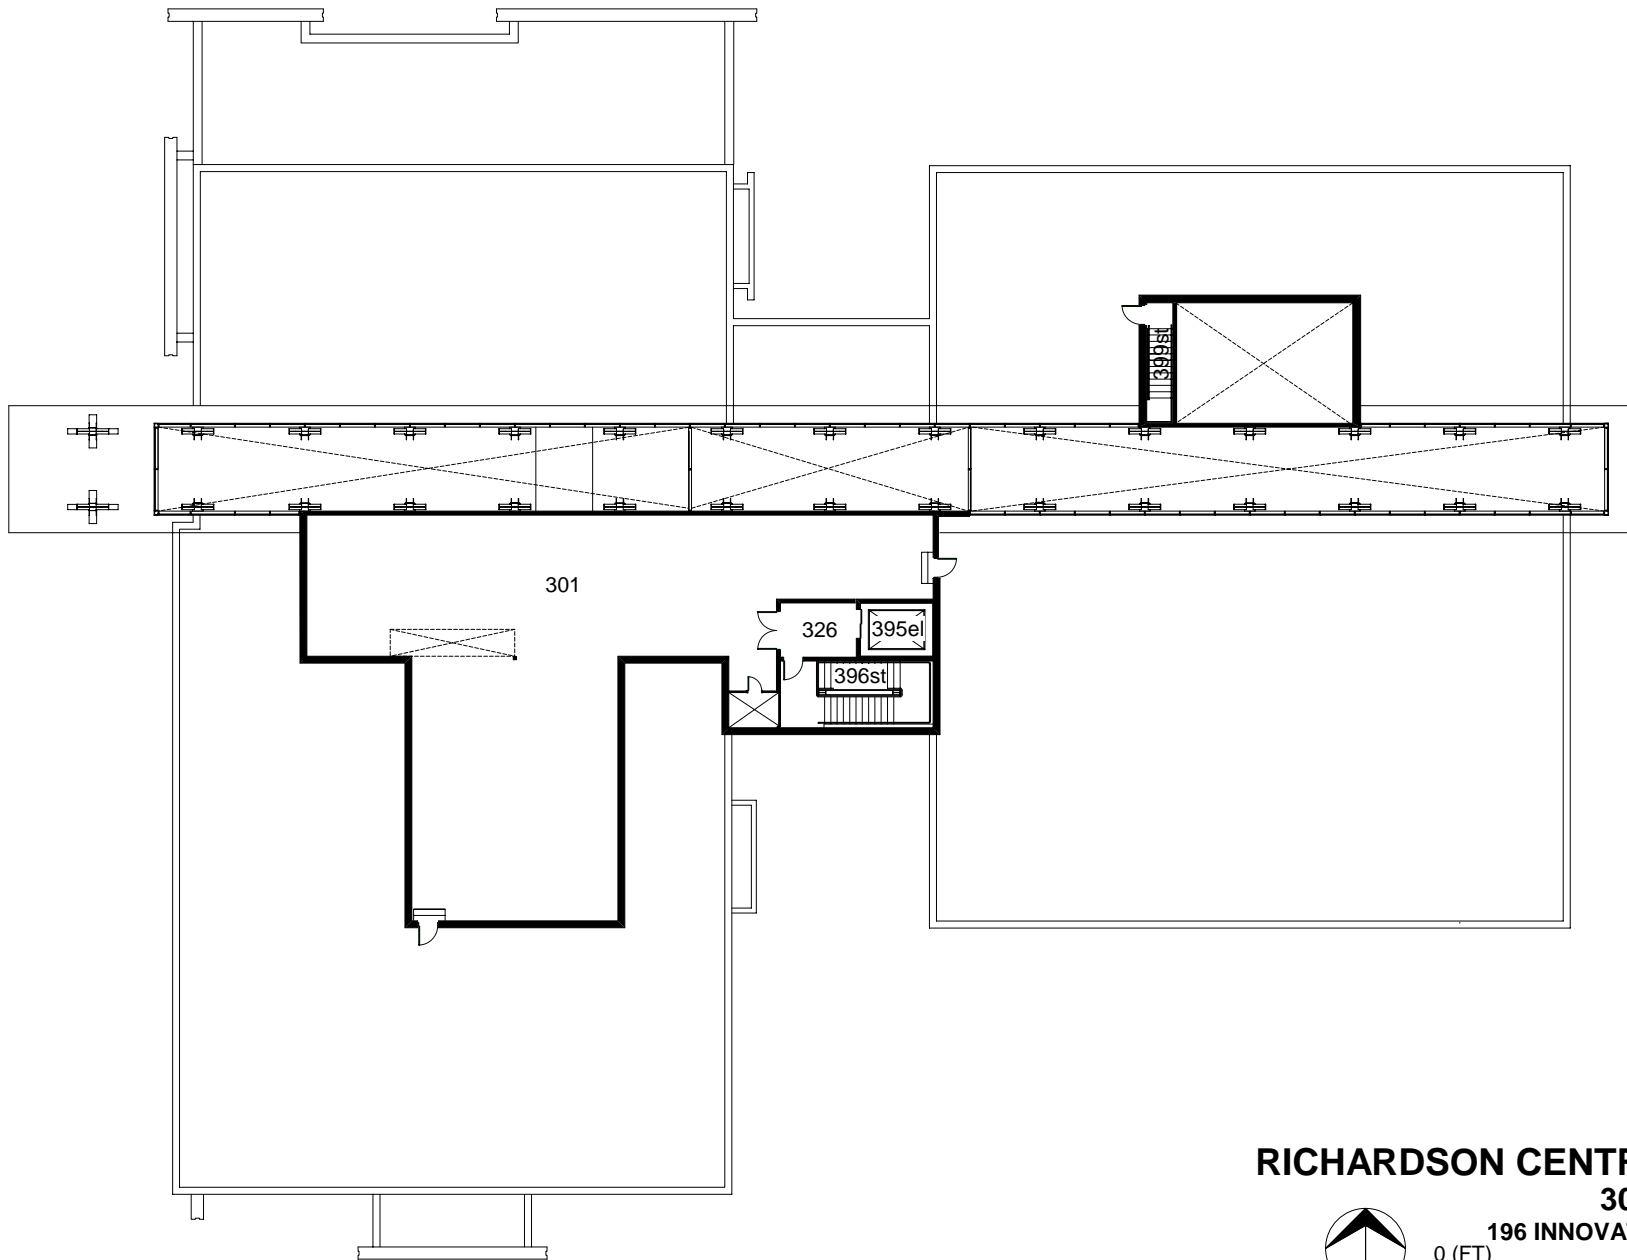

**RICHARDSON CENTRE - 979  
000 LEVEL**

196 INNOVATION DRIVE  
0 (FT) 50

AUGUST 12, 2005

**RICHARDSON CENTRE - 979  
100 LEVEL**

**RICHARDSON CENTRE - 979  
200 LEVEL**

196 INNOVATION DRIVE  
0 (FT) 50

AUGUST 12, 2005

**RICHARDSON CENTRE - 979**  
**300 LEVEL**

DECEMBER 14, 2005