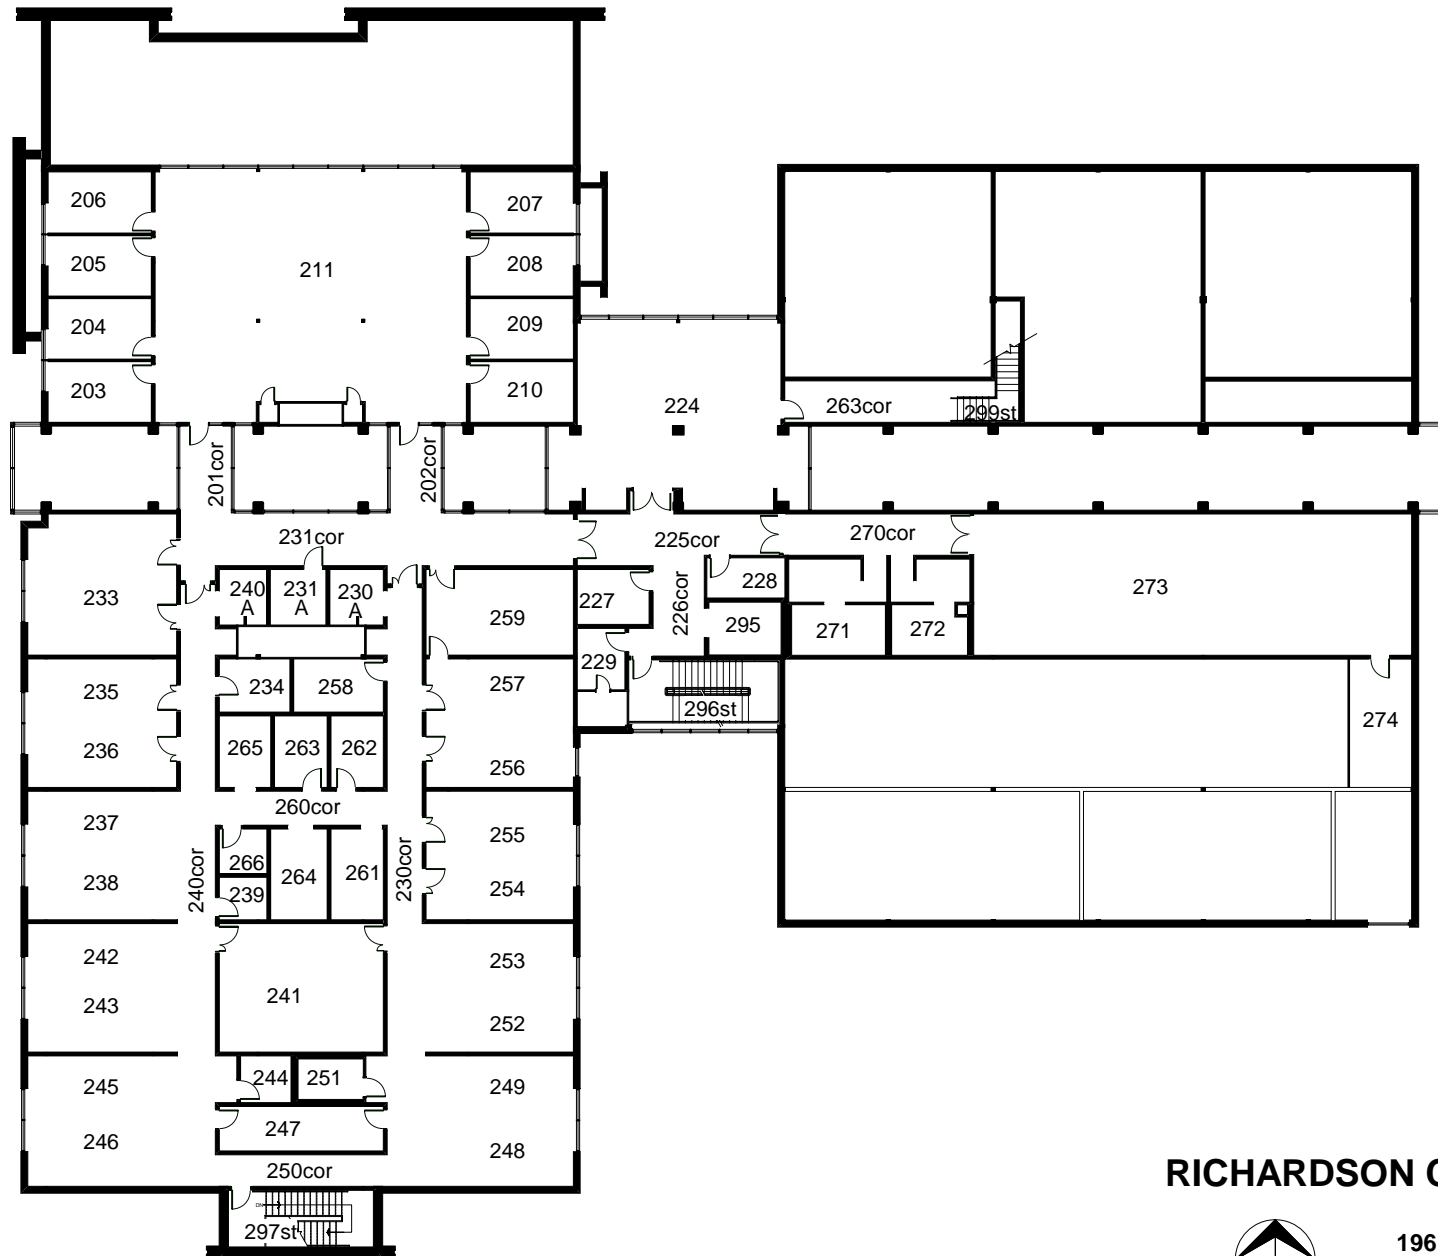

**RICHARDSON CENTRE - 979  
000 LEVEL**

196 INNOVATION DRIVE  
0 (FT) 50

AUGUST 12, 2005

**RICHARDSON CENTRE - 979  
100 LEVEL**

**RICHARDSON CENTRE - 979  
200 LEVEL**

196 INNOVATION DRIVE  
0 (FT) 50

AUGUST 12, 2005

**RICHARDSON CENTRE - 979**  
**300 LEVEL**

DECEMBER 14, 2005