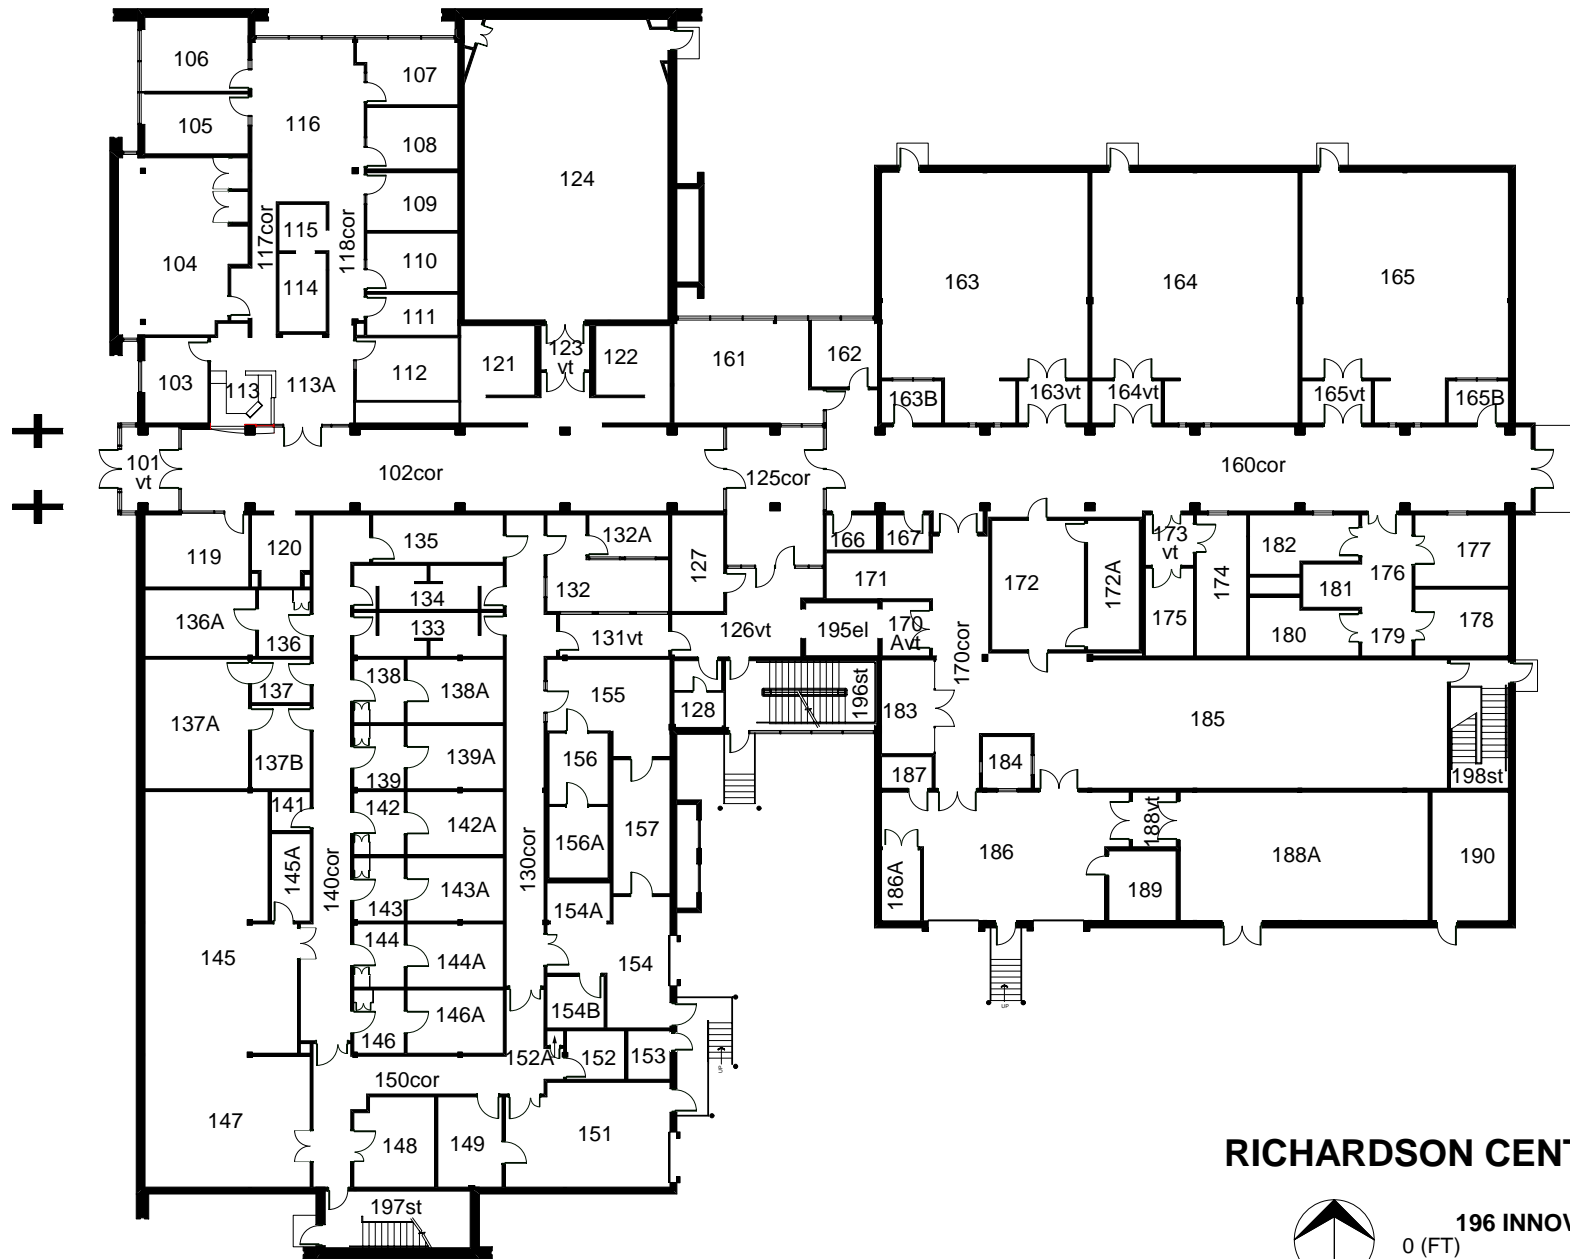

**RICHARDSON CENTRE - 979  
000 LEVEL**

196 INNOVATION DRIVE  
0 (FT) 50

AUGUST 12, 2005

**RICHARDSON CENTRE - 979  
100 LEVEL**

**RICHARDSON CENTRE - 979  
200 LEVEL**

196 INNOVATION DRIVE  
0 (FT) 50

AUGUST 12, 2005

**RICHARDSON CENTRE - 979**  
**300 LEVEL**

DECEMBER 14, 2005