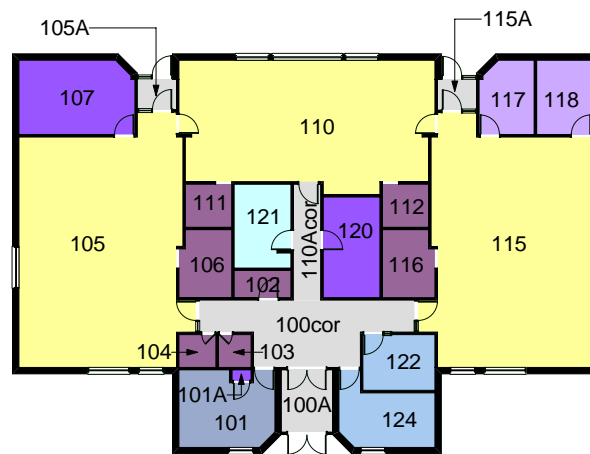

CAMPUS DAY CARE CENTRE - 371

100 LEVEL

15 DYSART ROAD

OCTOBER 22, 2009

CAMPUS DAY CARE CENTRE - 371

100 LEVEL

15 DYSART ROAD

OCTOBER 22, 2009