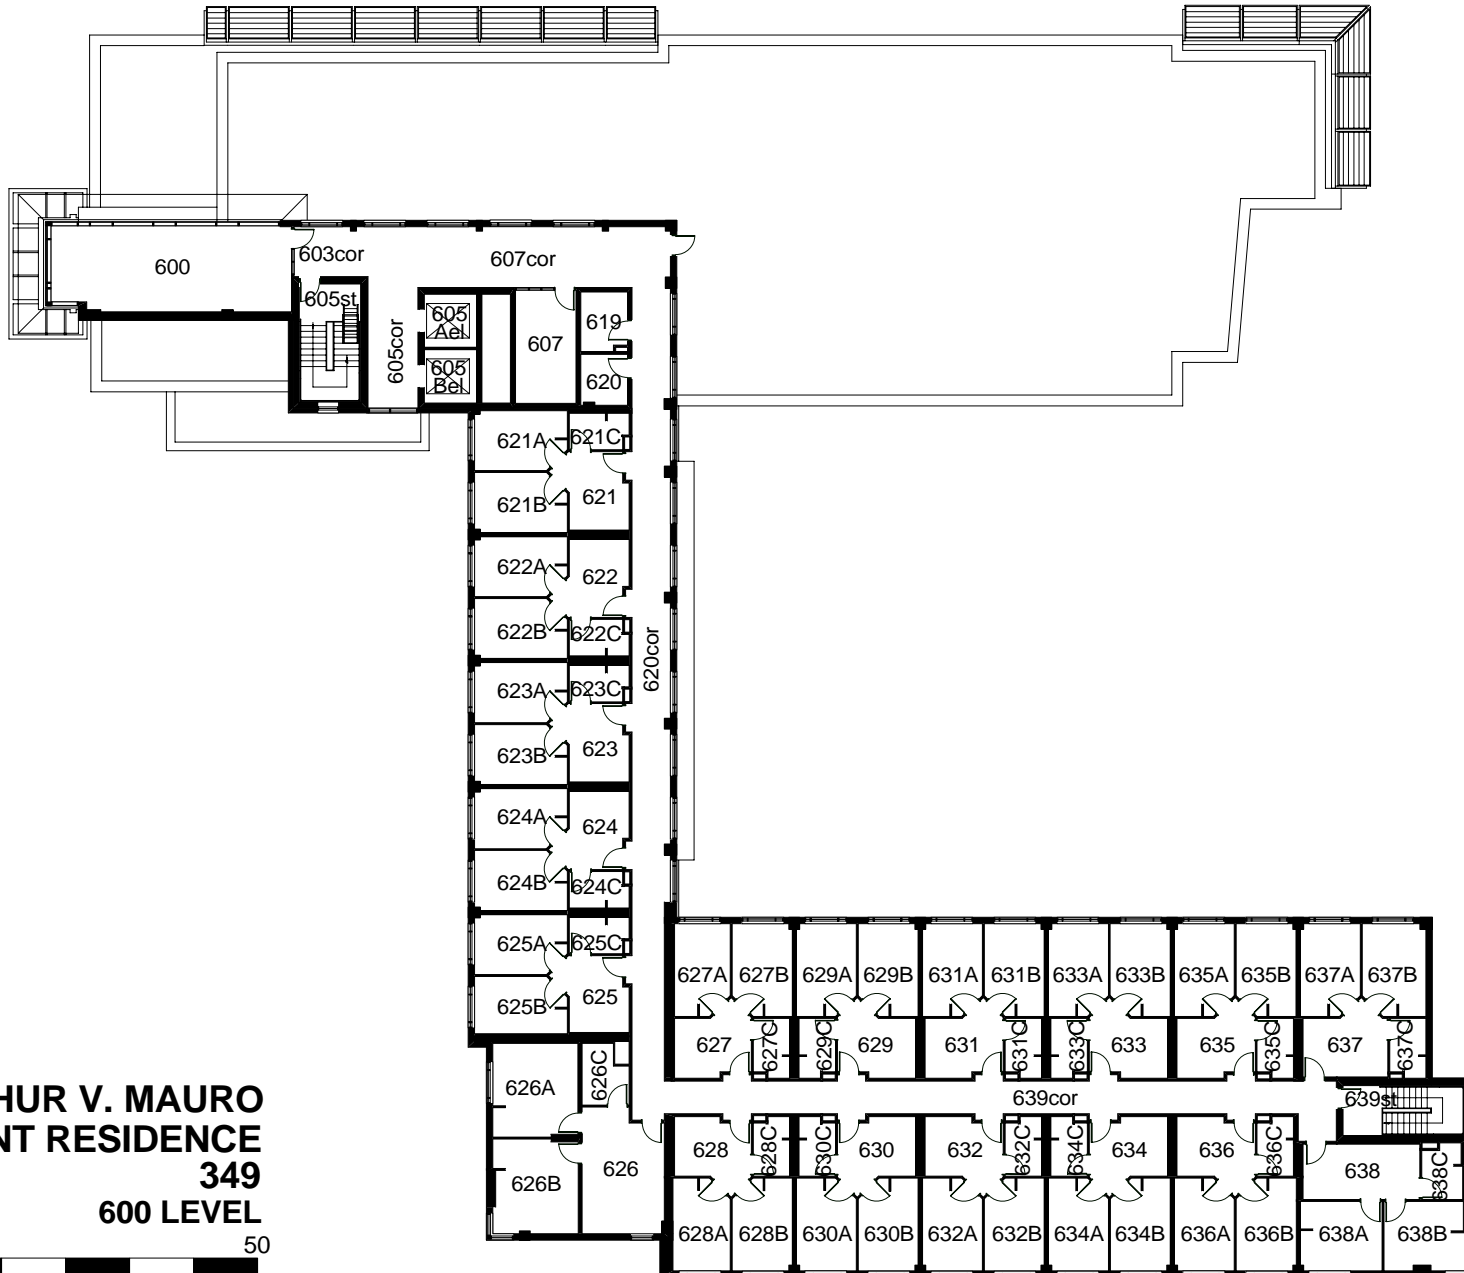

**ARTHUR V. MAURO
STUDENT RESIDENCE
349
600 LEVEL**

OCTOBER 6, 2003