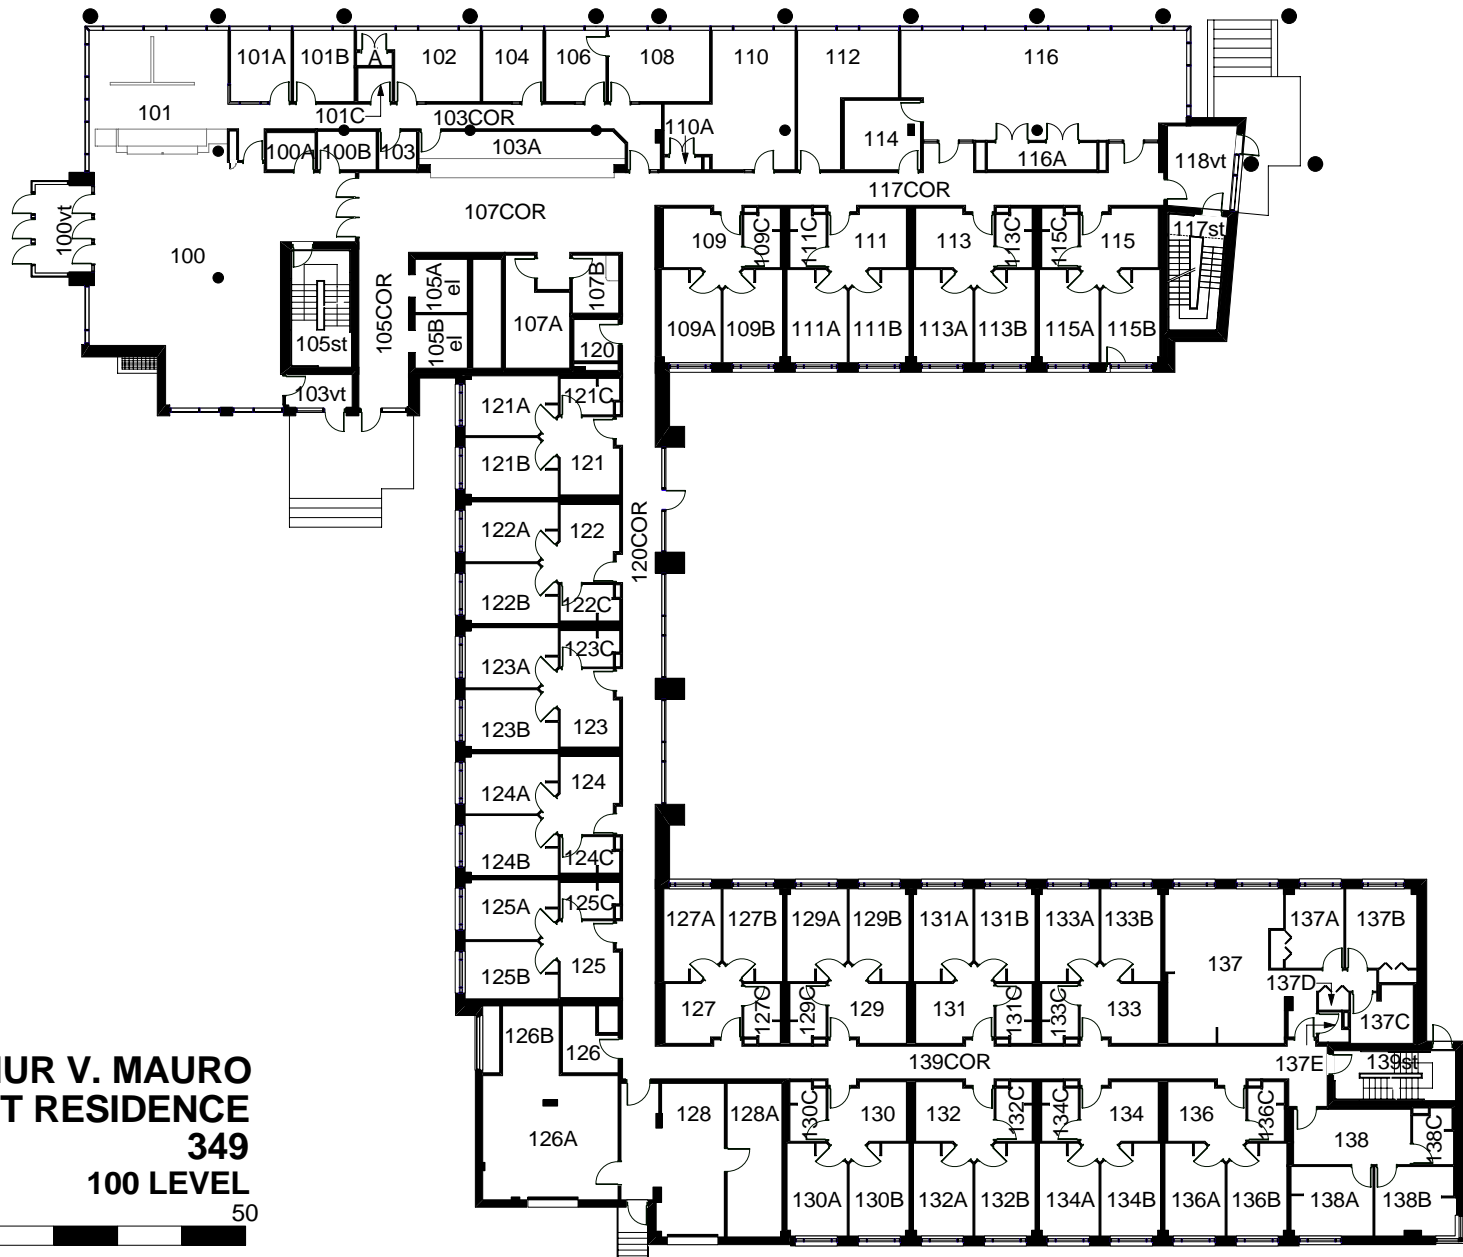

**ARTHUR V. MAURO  
STUDENT RESIDENCE  
349  
000 LEVEL**

NOVEMBER 28, 2003

**ARTHUR V. MAURO  
STUDENT RESIDENCE  
349  
100 LEVEL**

OCTOBER 8, 2003

**ARTHUR V. MAURO  
STUDENT RESIDENCE  
349  
200 LEVEL**