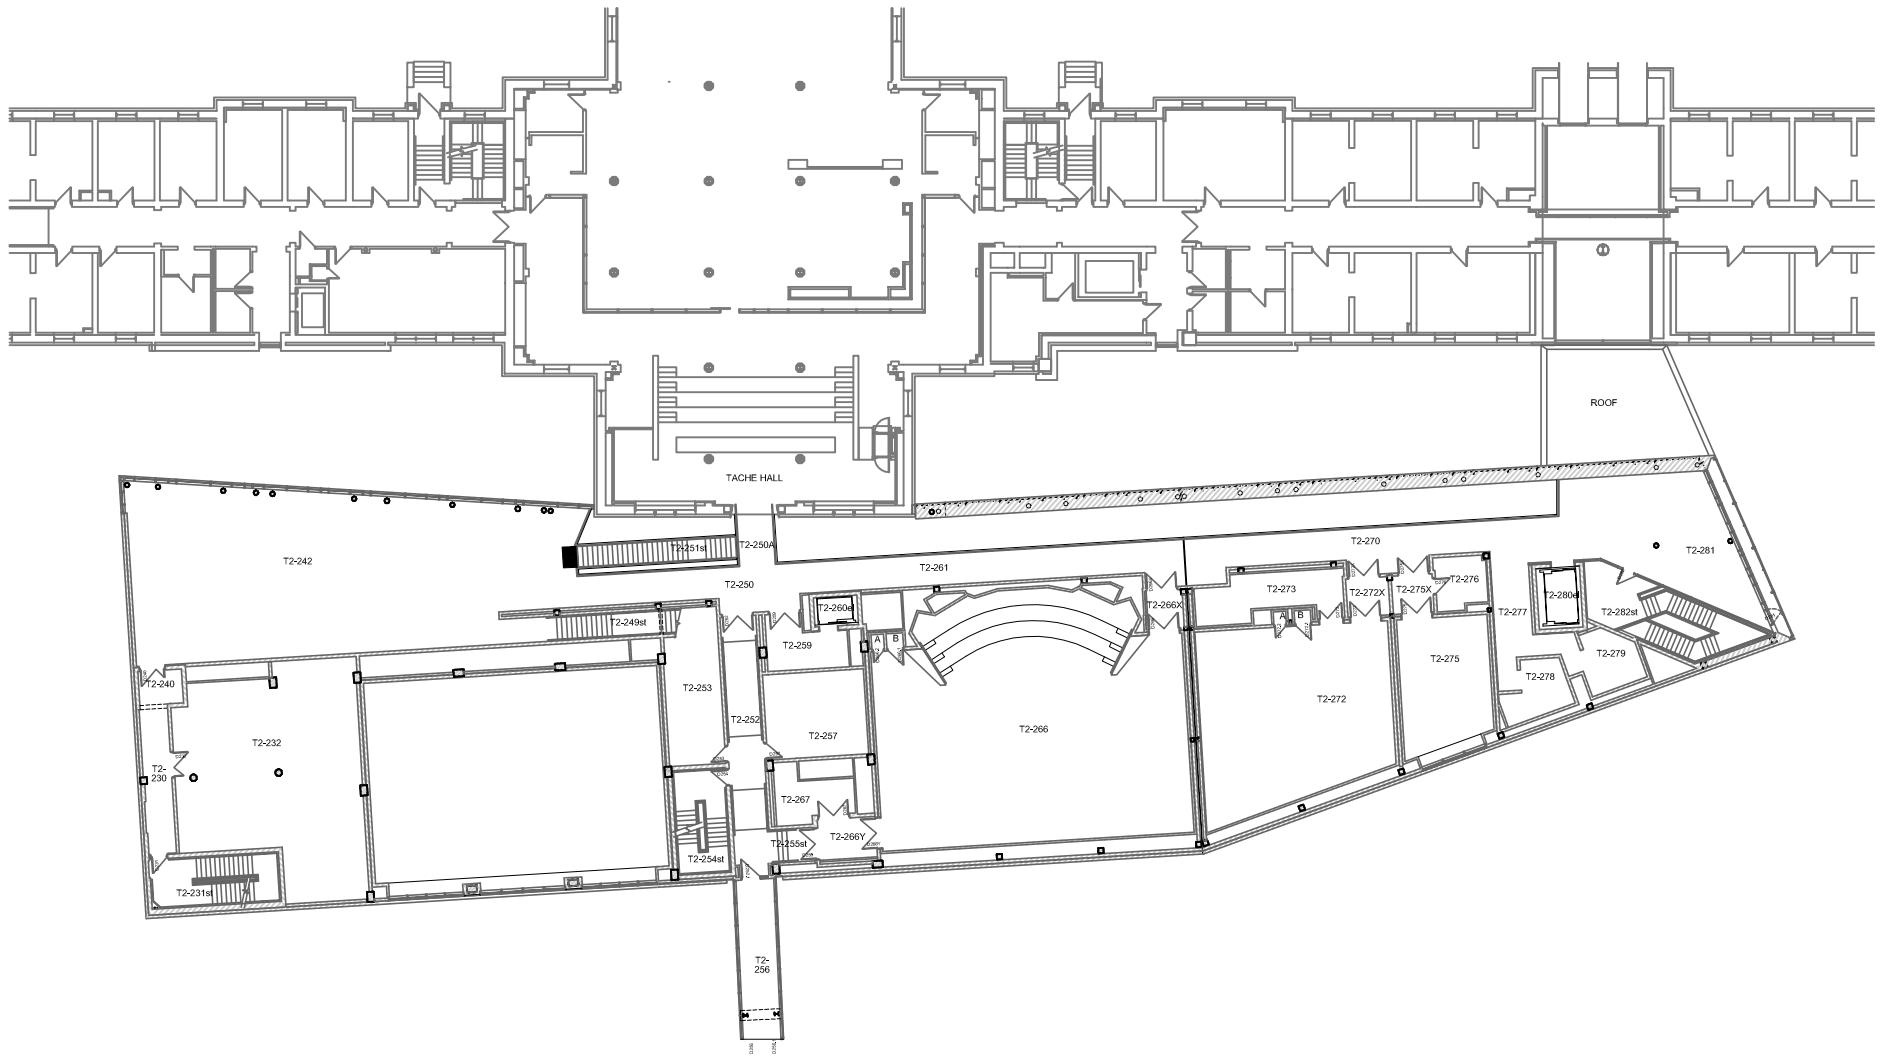

T2 - TACHE ARTS COMPLEX - 339
000 LEVEL

150 DAFOE ROAD

T2 - TACHE ARTS COMPLEX - 339
100 LEVEL

150 DAFOE ROAD

0m

T2 - TACHE ARTS COMPLEX - 339
200 LEVEL
 150 DAFOE ROAD

T2 - TACHE ARTS COMPLEX - 339
300 LEVEL
 150 DAFOE ROAD