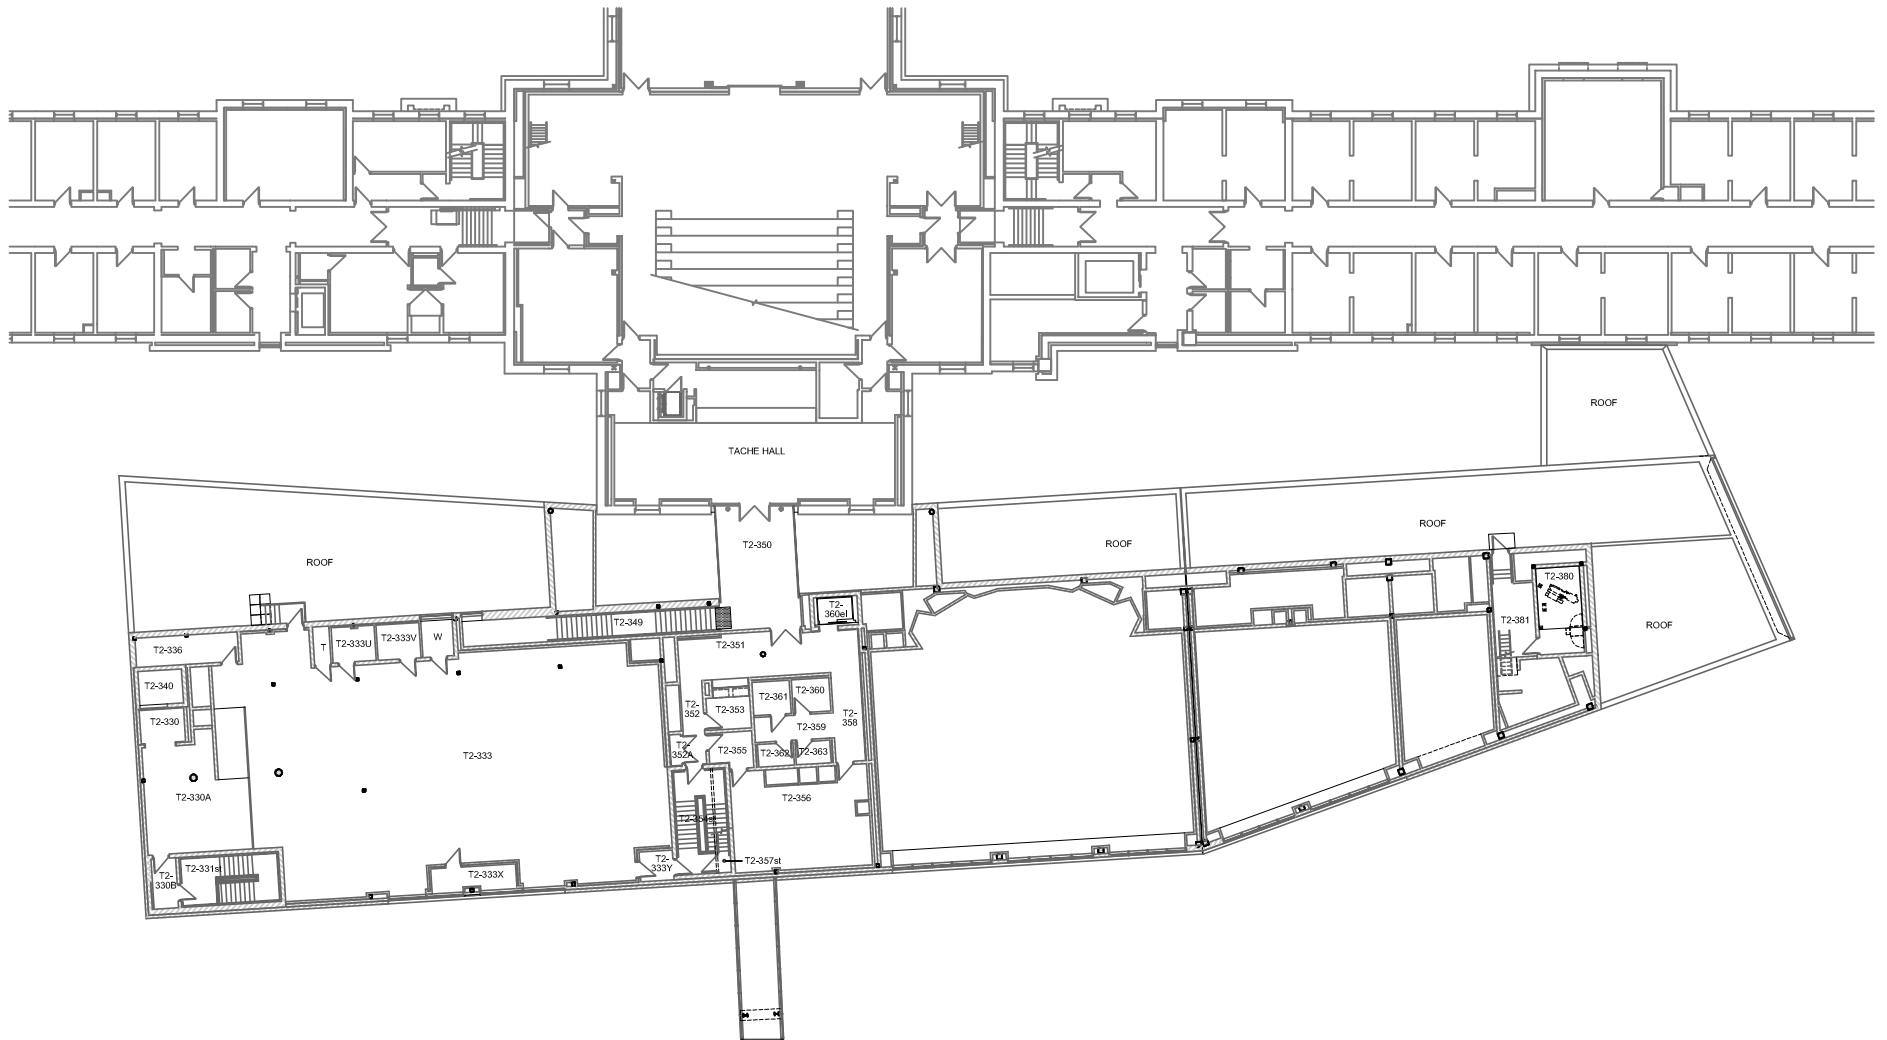

T2 - TACHE ARTS COMPLEX - 339
000 LEVEL

150 DAFOE ROAD

T2 - TACHE ARTS COMPLEX - 339
100 LEVEL

150 DAFOE ROAD

0m

T2 - TACHE ARTS COMPLEX - 339
200 LEVEL
 150 DAFOE ROAD

T2 - TACHE ARTS COMPLEX - 339
300 LEVEL
 150 DAFOE ROAD