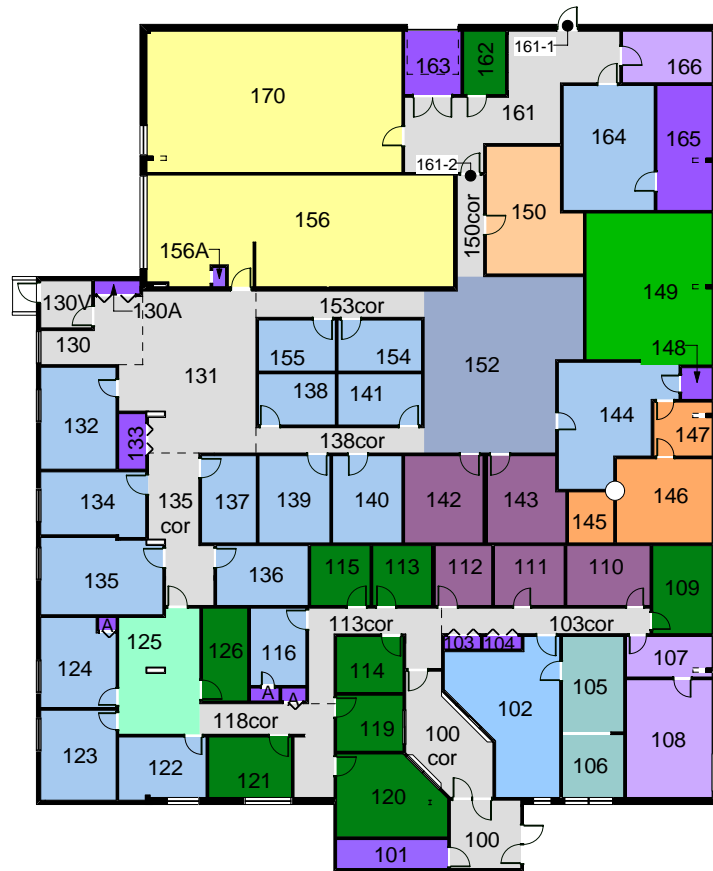

**MUSIC ANNEX TWO - 337**

**100 LEVEL**

97 DAFOE ROAD

FEBRUARY 16, 2010

**MUSIC ANNEX TWO - 337**

**100 LEVEL**

**97 DAFOE ROAD**

FEBRUARY 16, 2010