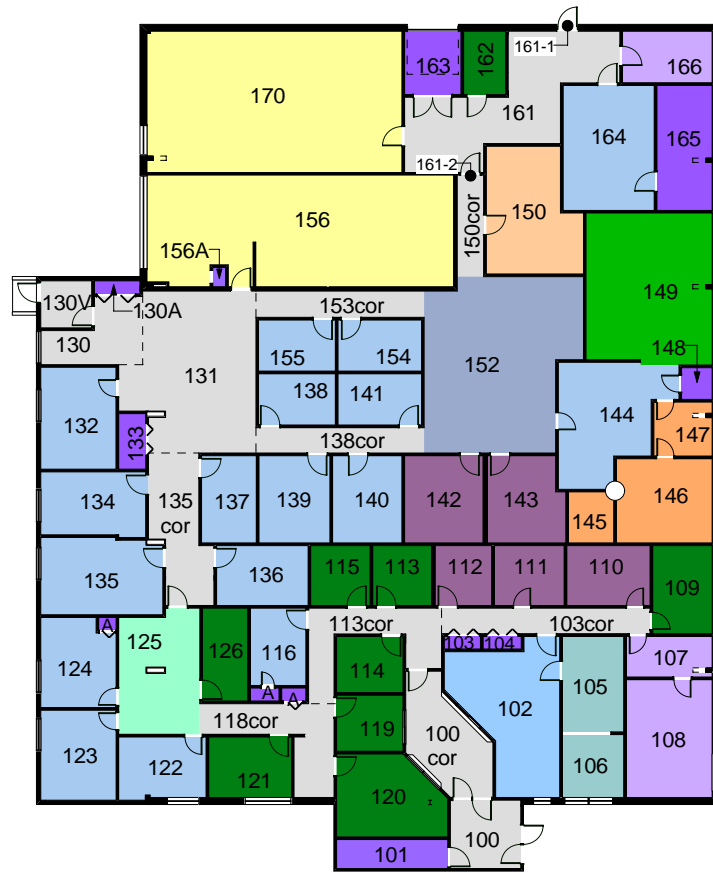

**MUSIC ANNEX TWO - 337**

**100 LEVEL**

97 DAFOE ROAD

FEBRUARY 16, 2010

**MUSIC ANNEX TWO - 337**

**100 LEVEL**

**97 DAFOE ROAD**

FEBRUARY 16, 2010