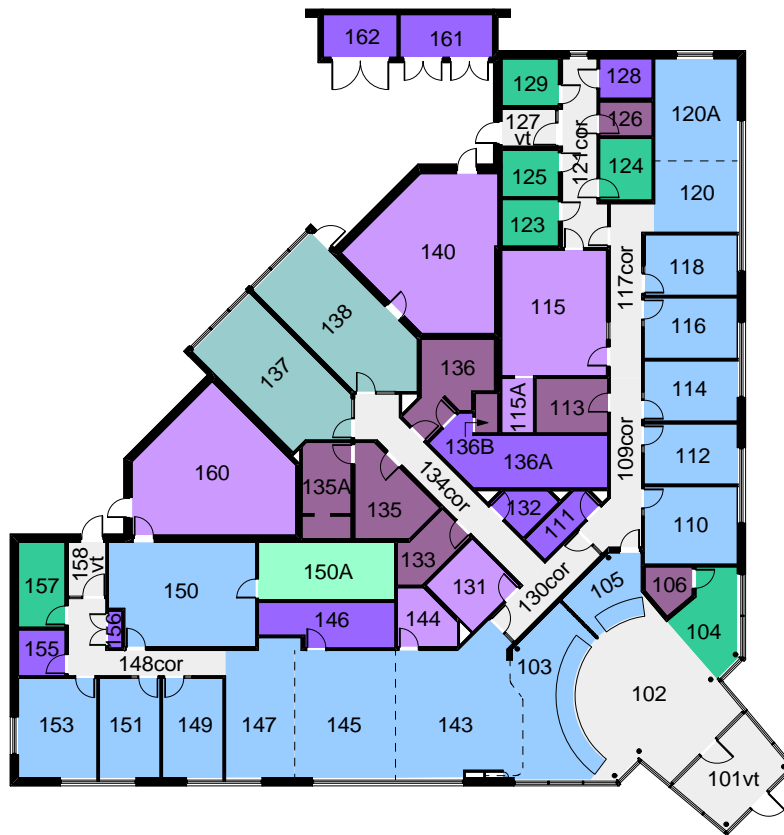

**WELCOME CENTRE - 334**  
**100 LEVEL**

423 University Centre

JULY 22, 2009

**WELCOME CENTRE - 334**  
**100 LEVEL**

423 University Centre

JULY 22, 2009