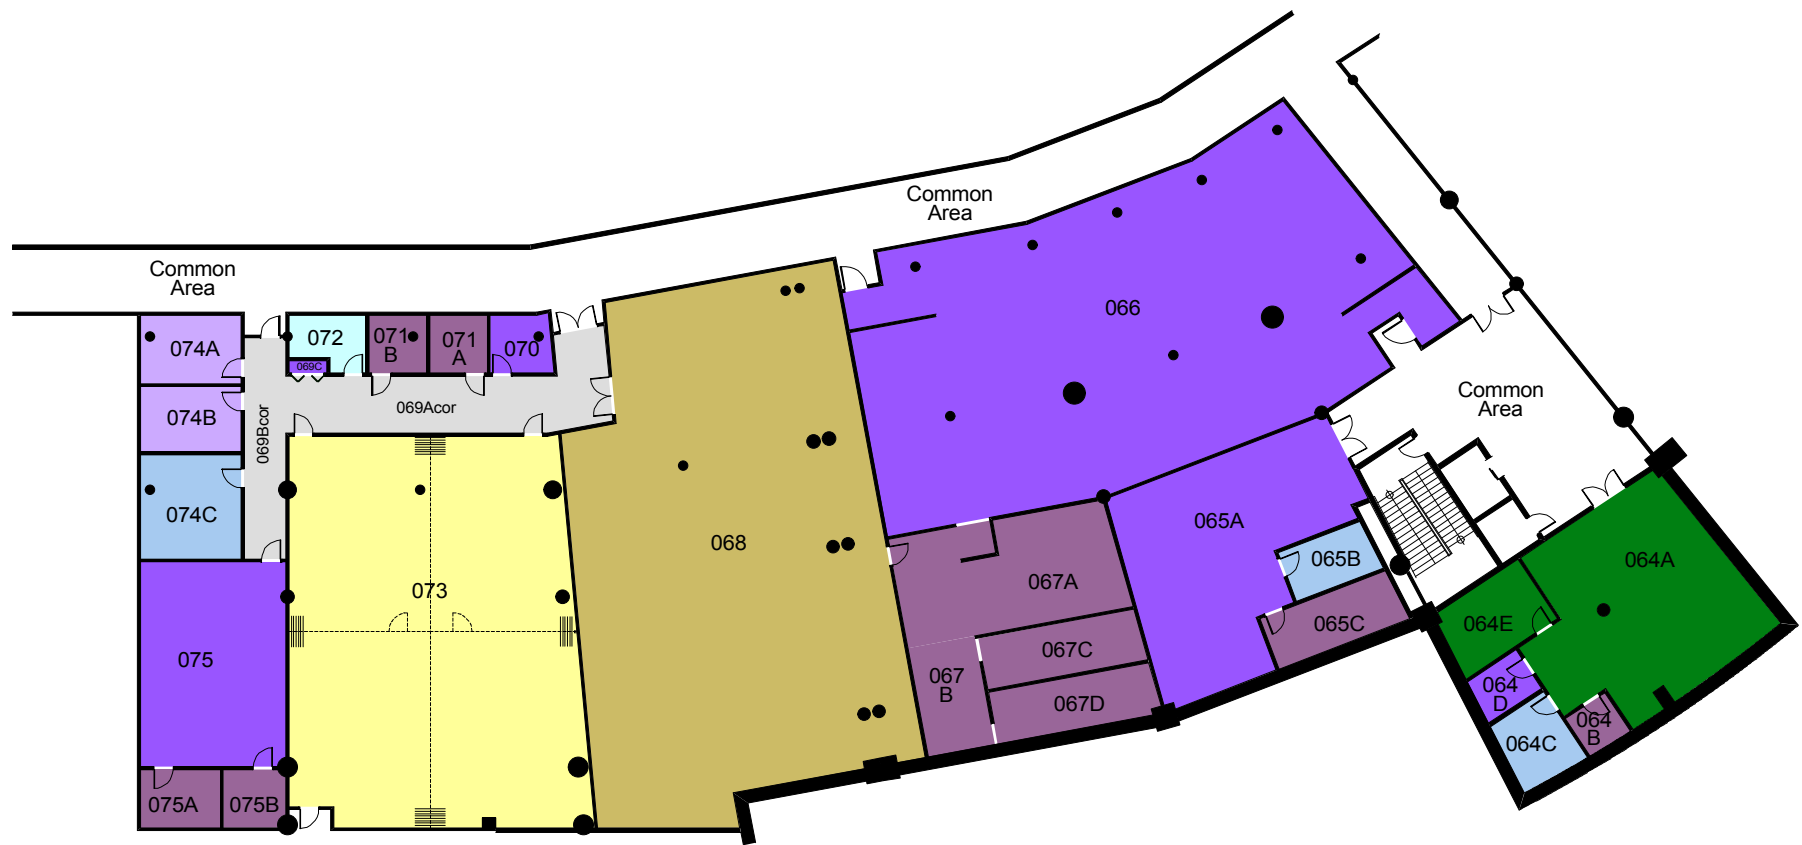

**IGF - UM Bison Football - 320
000 LEVEL**

315 CHANCELLOR MATHESON ROAD

NOVEMBER 12, 2013

**IGF - UM Bison Football - 320
000 LEVEL**

315 CHANCELLOR MATHESON ROAD
0 (FT) 50

NOVEMBER 12, 2013