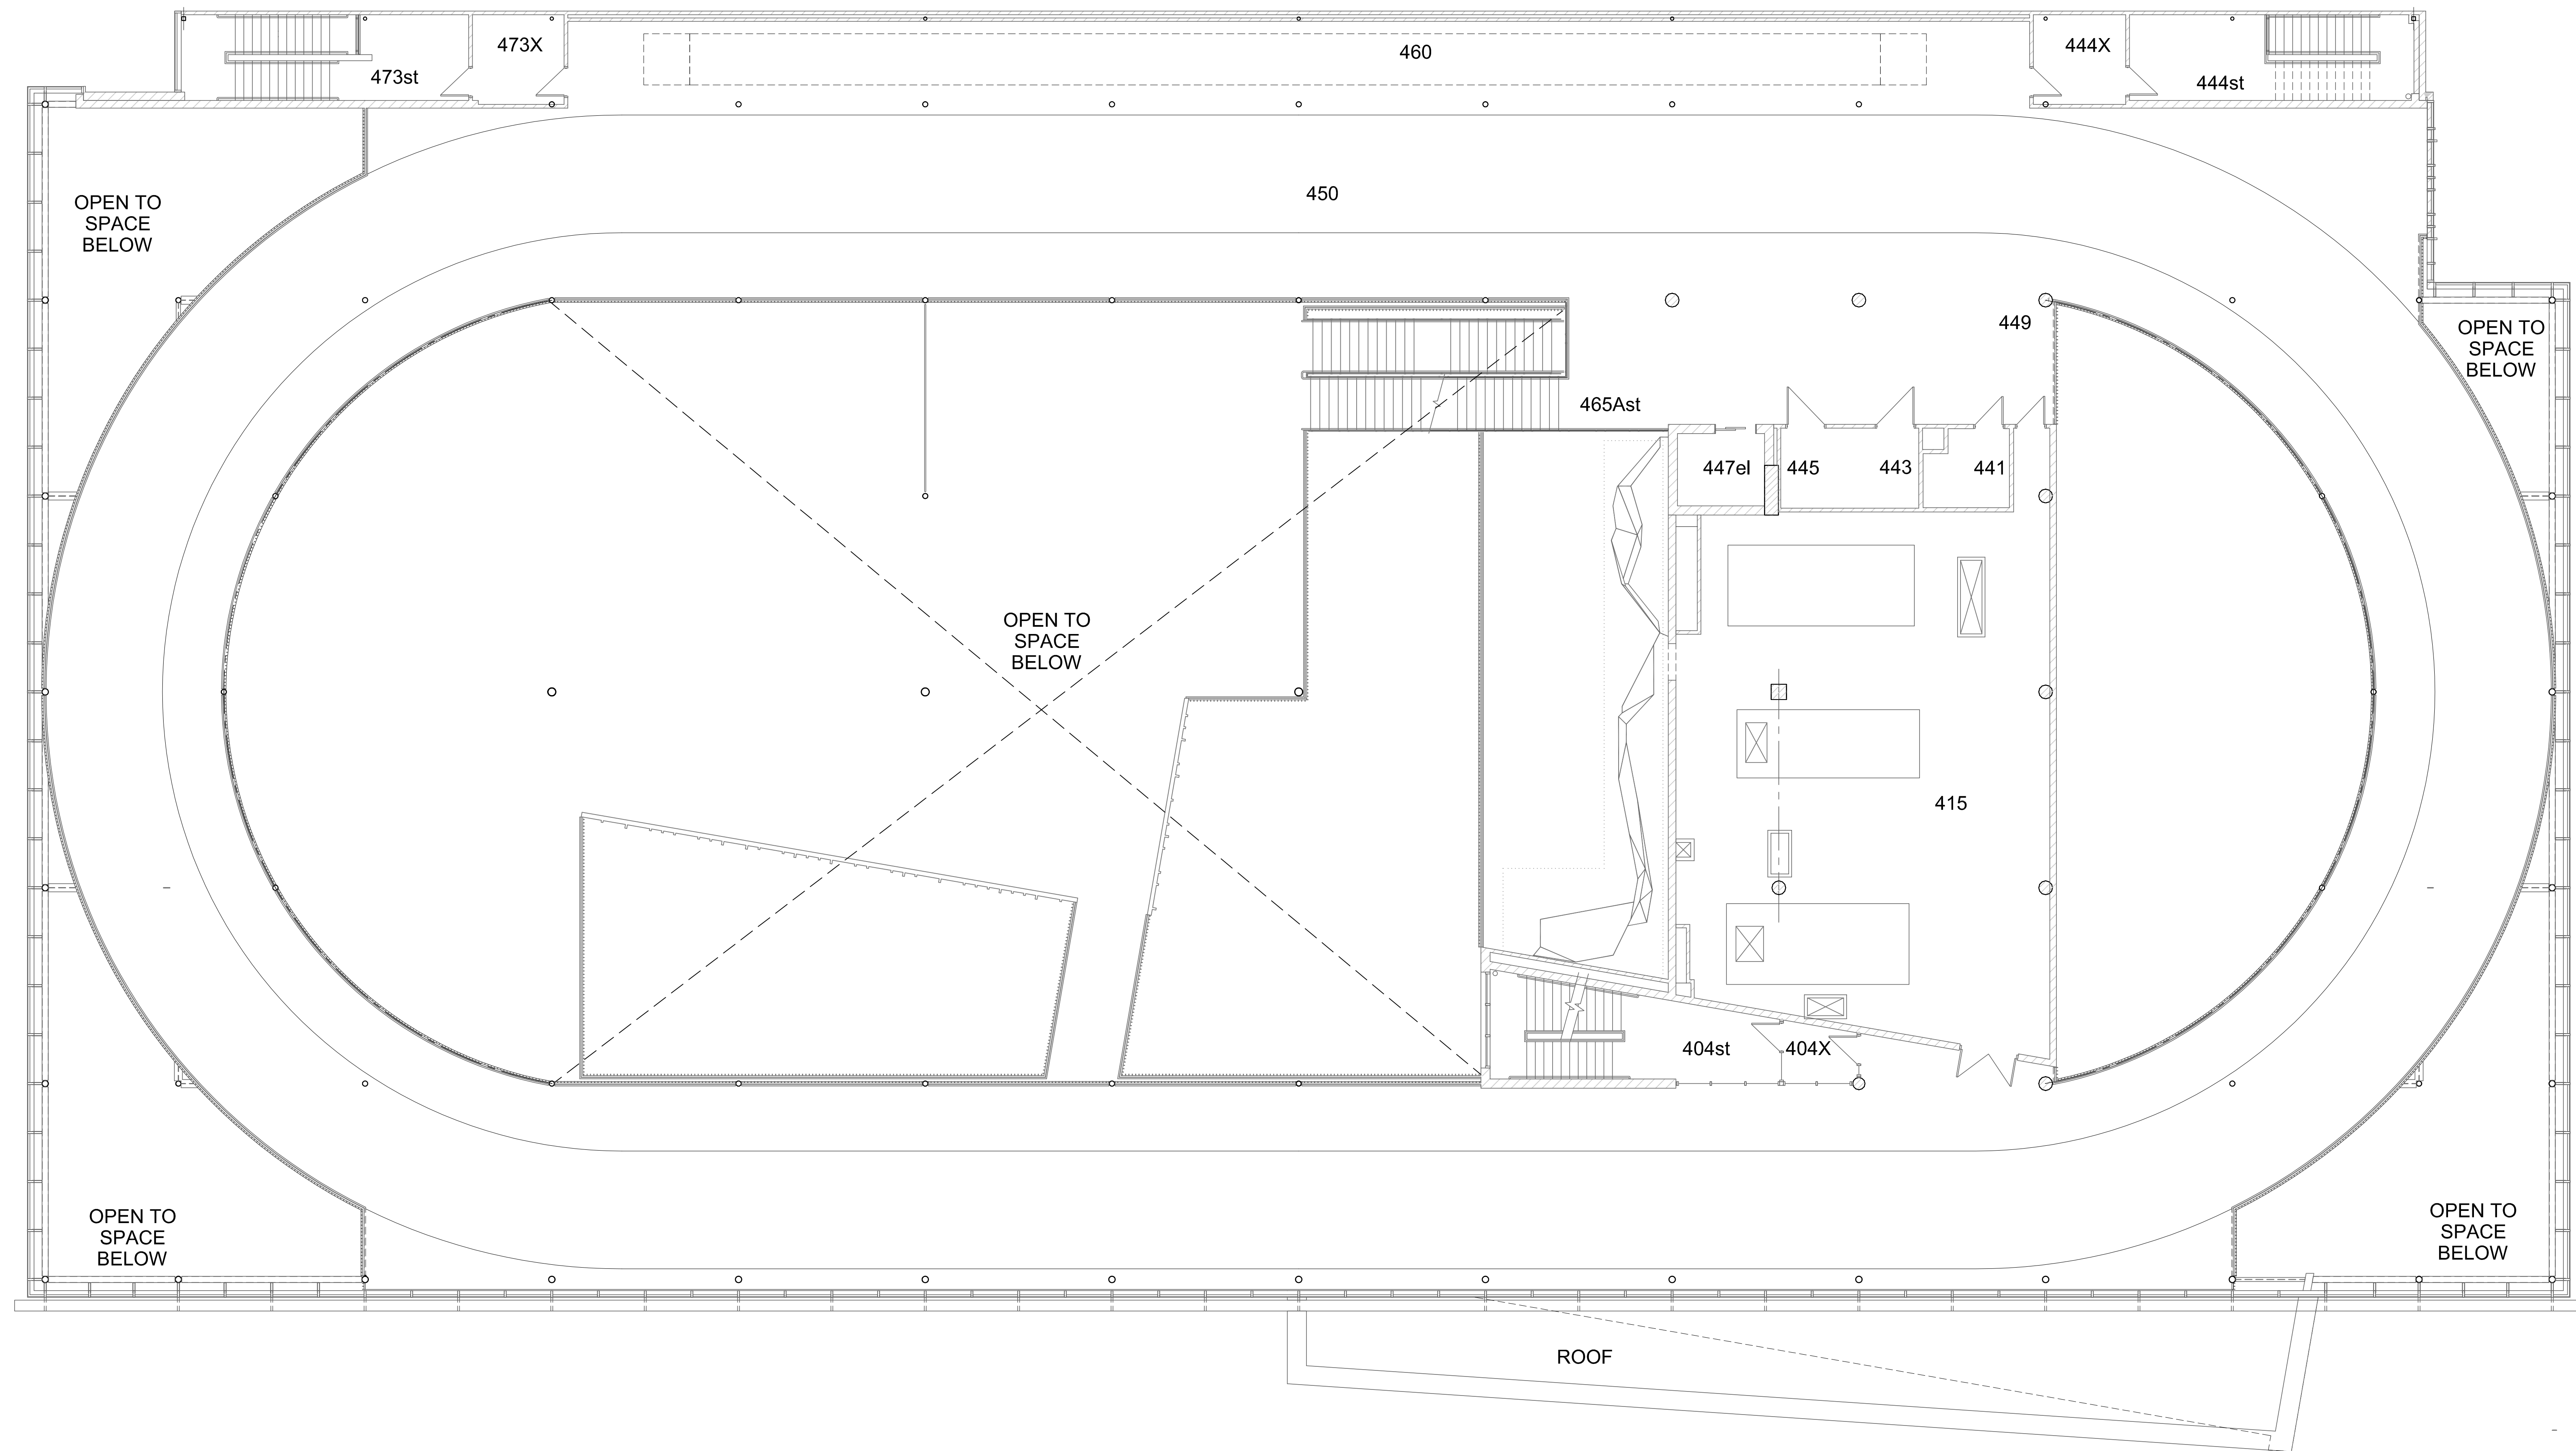

FRANK KENNEDY CENTRE

ACTIVE LIVING CENTRE - 308
000 LEVEL

430 UNIVERSITY CRESCENT
0m 15m

2018/05/28

ACTIVE LIVING CENTRE - 308
100 / 150 LEVEL

430 UNIVERSITY CRESCENT
 0m 15m

ACTIVE LIVING CENTRE - 308
300 LEVEL

430 UNIVERSITY CRESCENT
 0m 15m

FRANK KENNEDY CENTRE

ACTIVE LIVING CENTRE - 308
400 LEVEL

430 UNIVERSITY CRESCENT
0m 15m

2018/05/28

ACTIVE LIVING CENTRE - 308
500 LEVEL

430 UNIVERSITY CRESCENT
 0m 15m