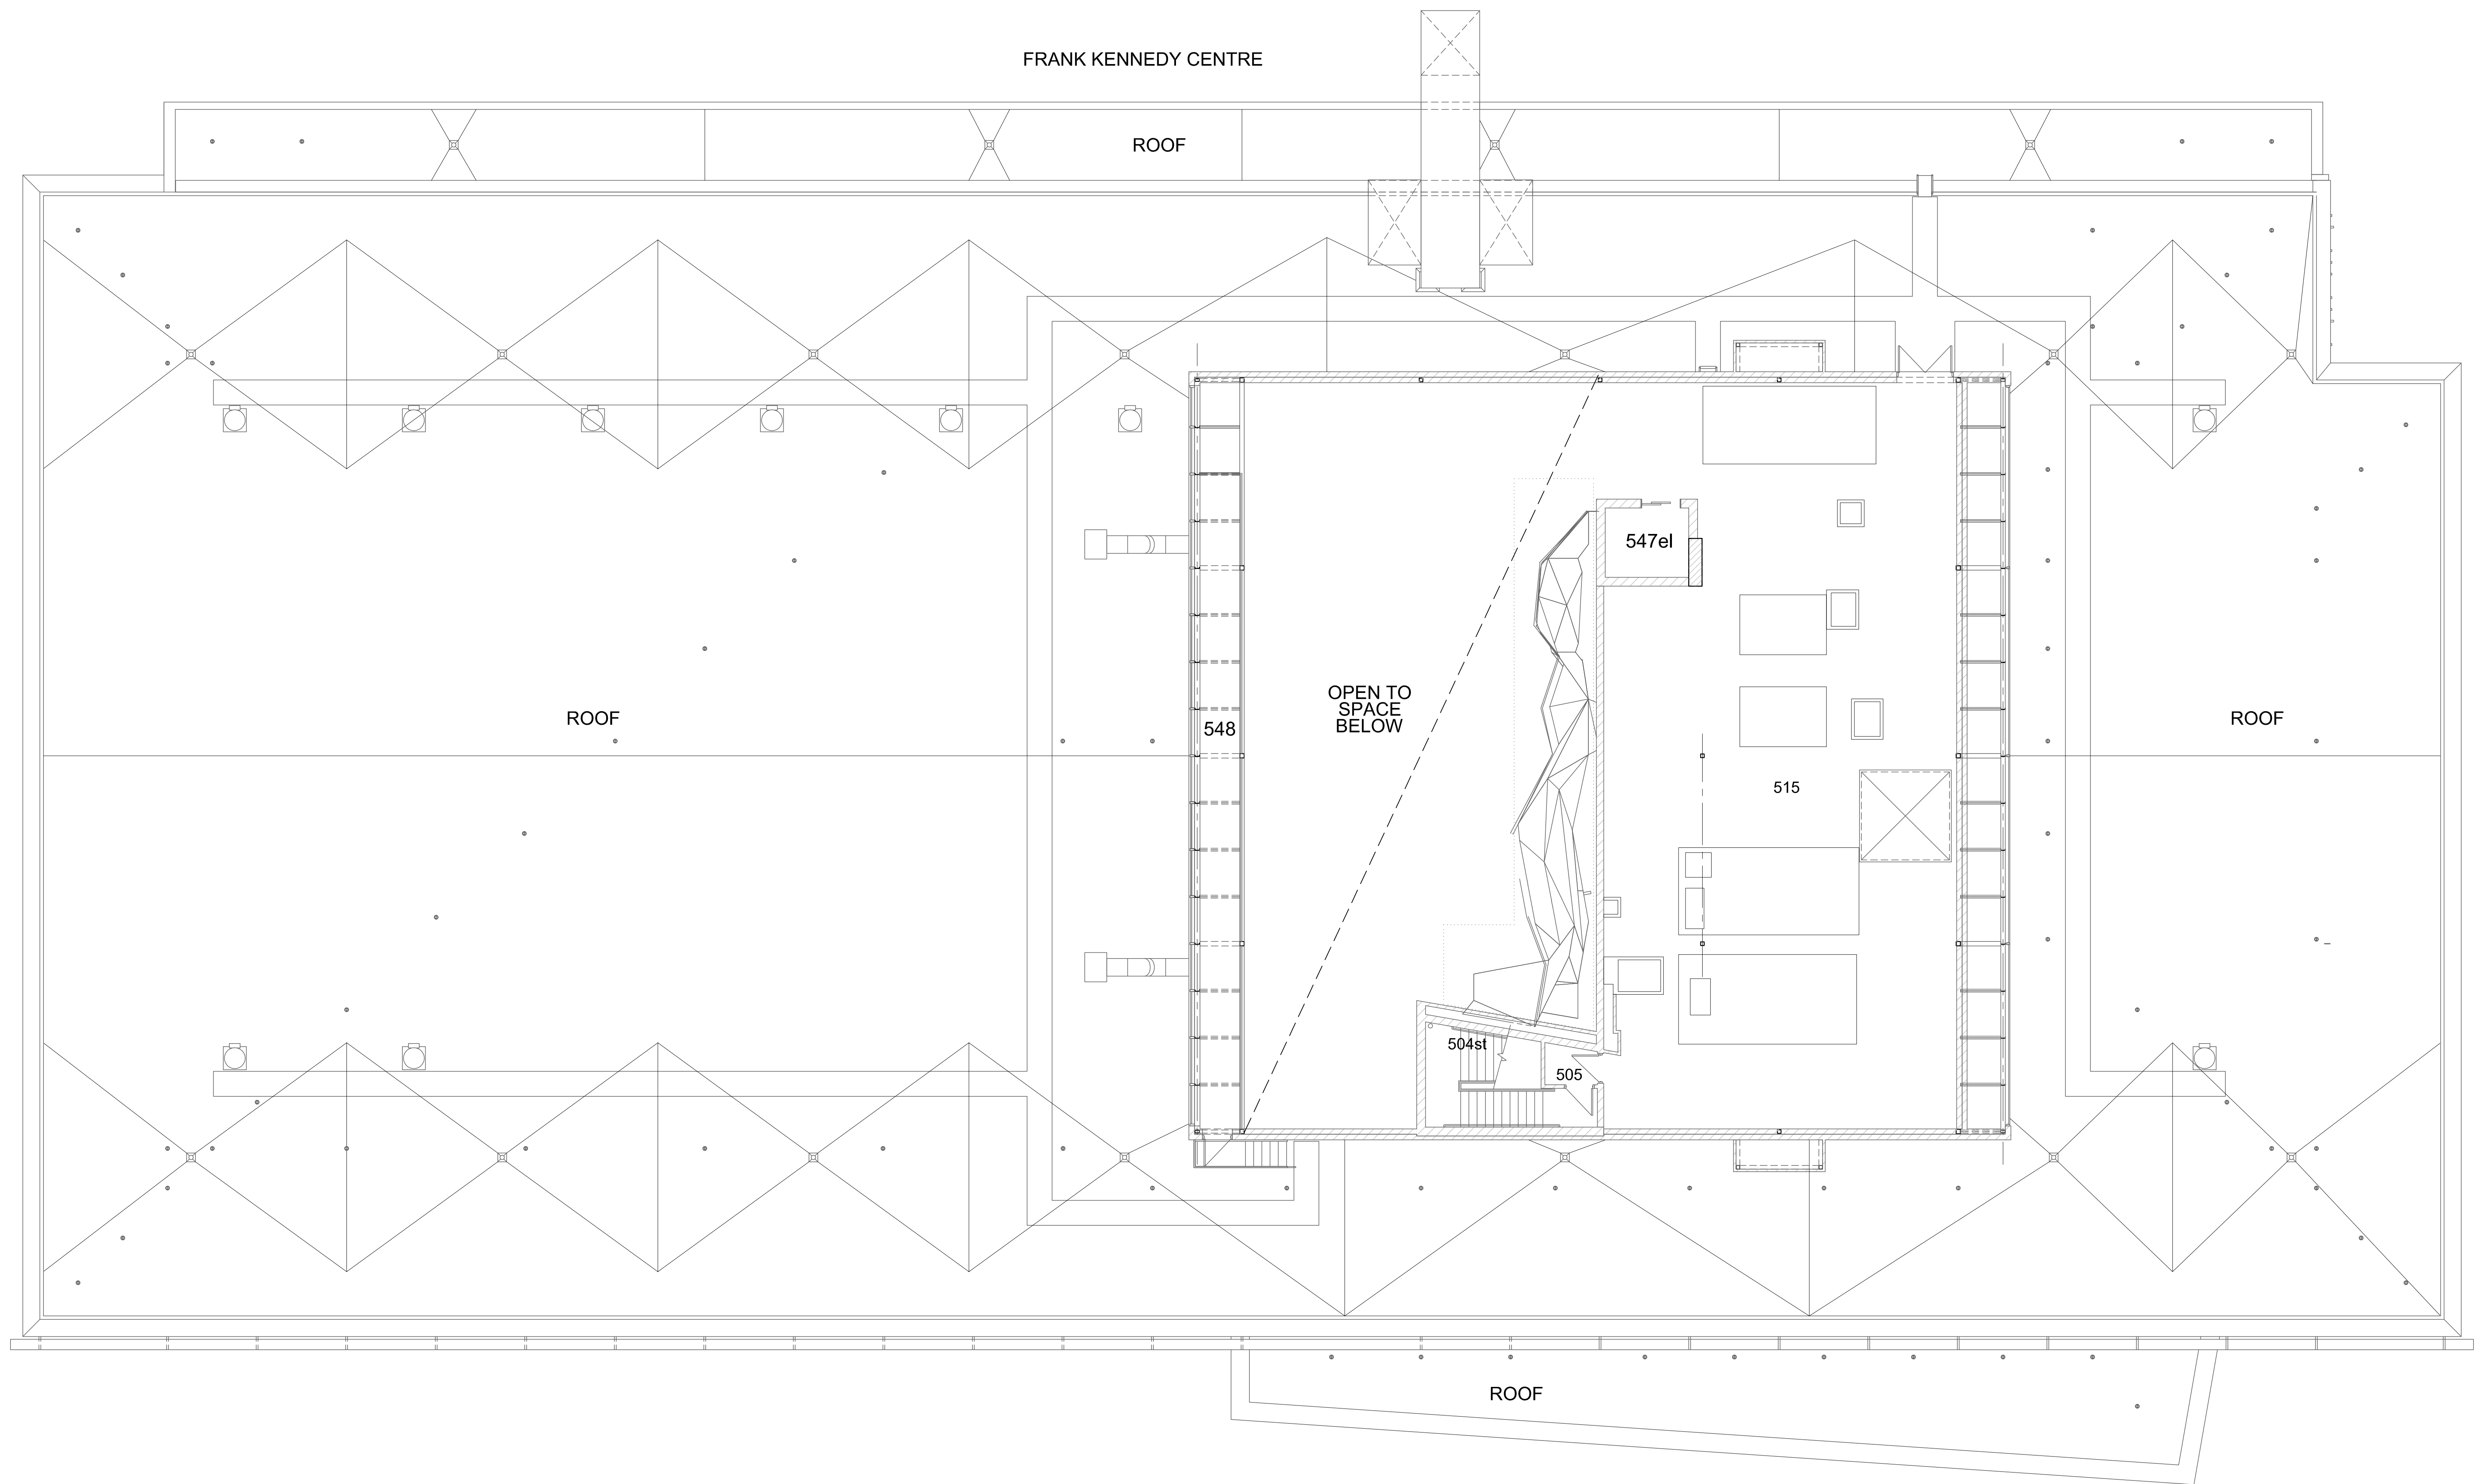

430 UNIVERSITY CRESCENT
 0m 15m

FRANK KENNEDY CENTRE

ACTIVE LIVING CENTRE - 308
400 LEVEL

430 UNIVERSITY CRESCENT
0m 15m

2018/05/28

ACTIVE LIVING CENTRE - 308
500 LEVEL

430 UNIVERSITY CRESCENT
 0m 15m