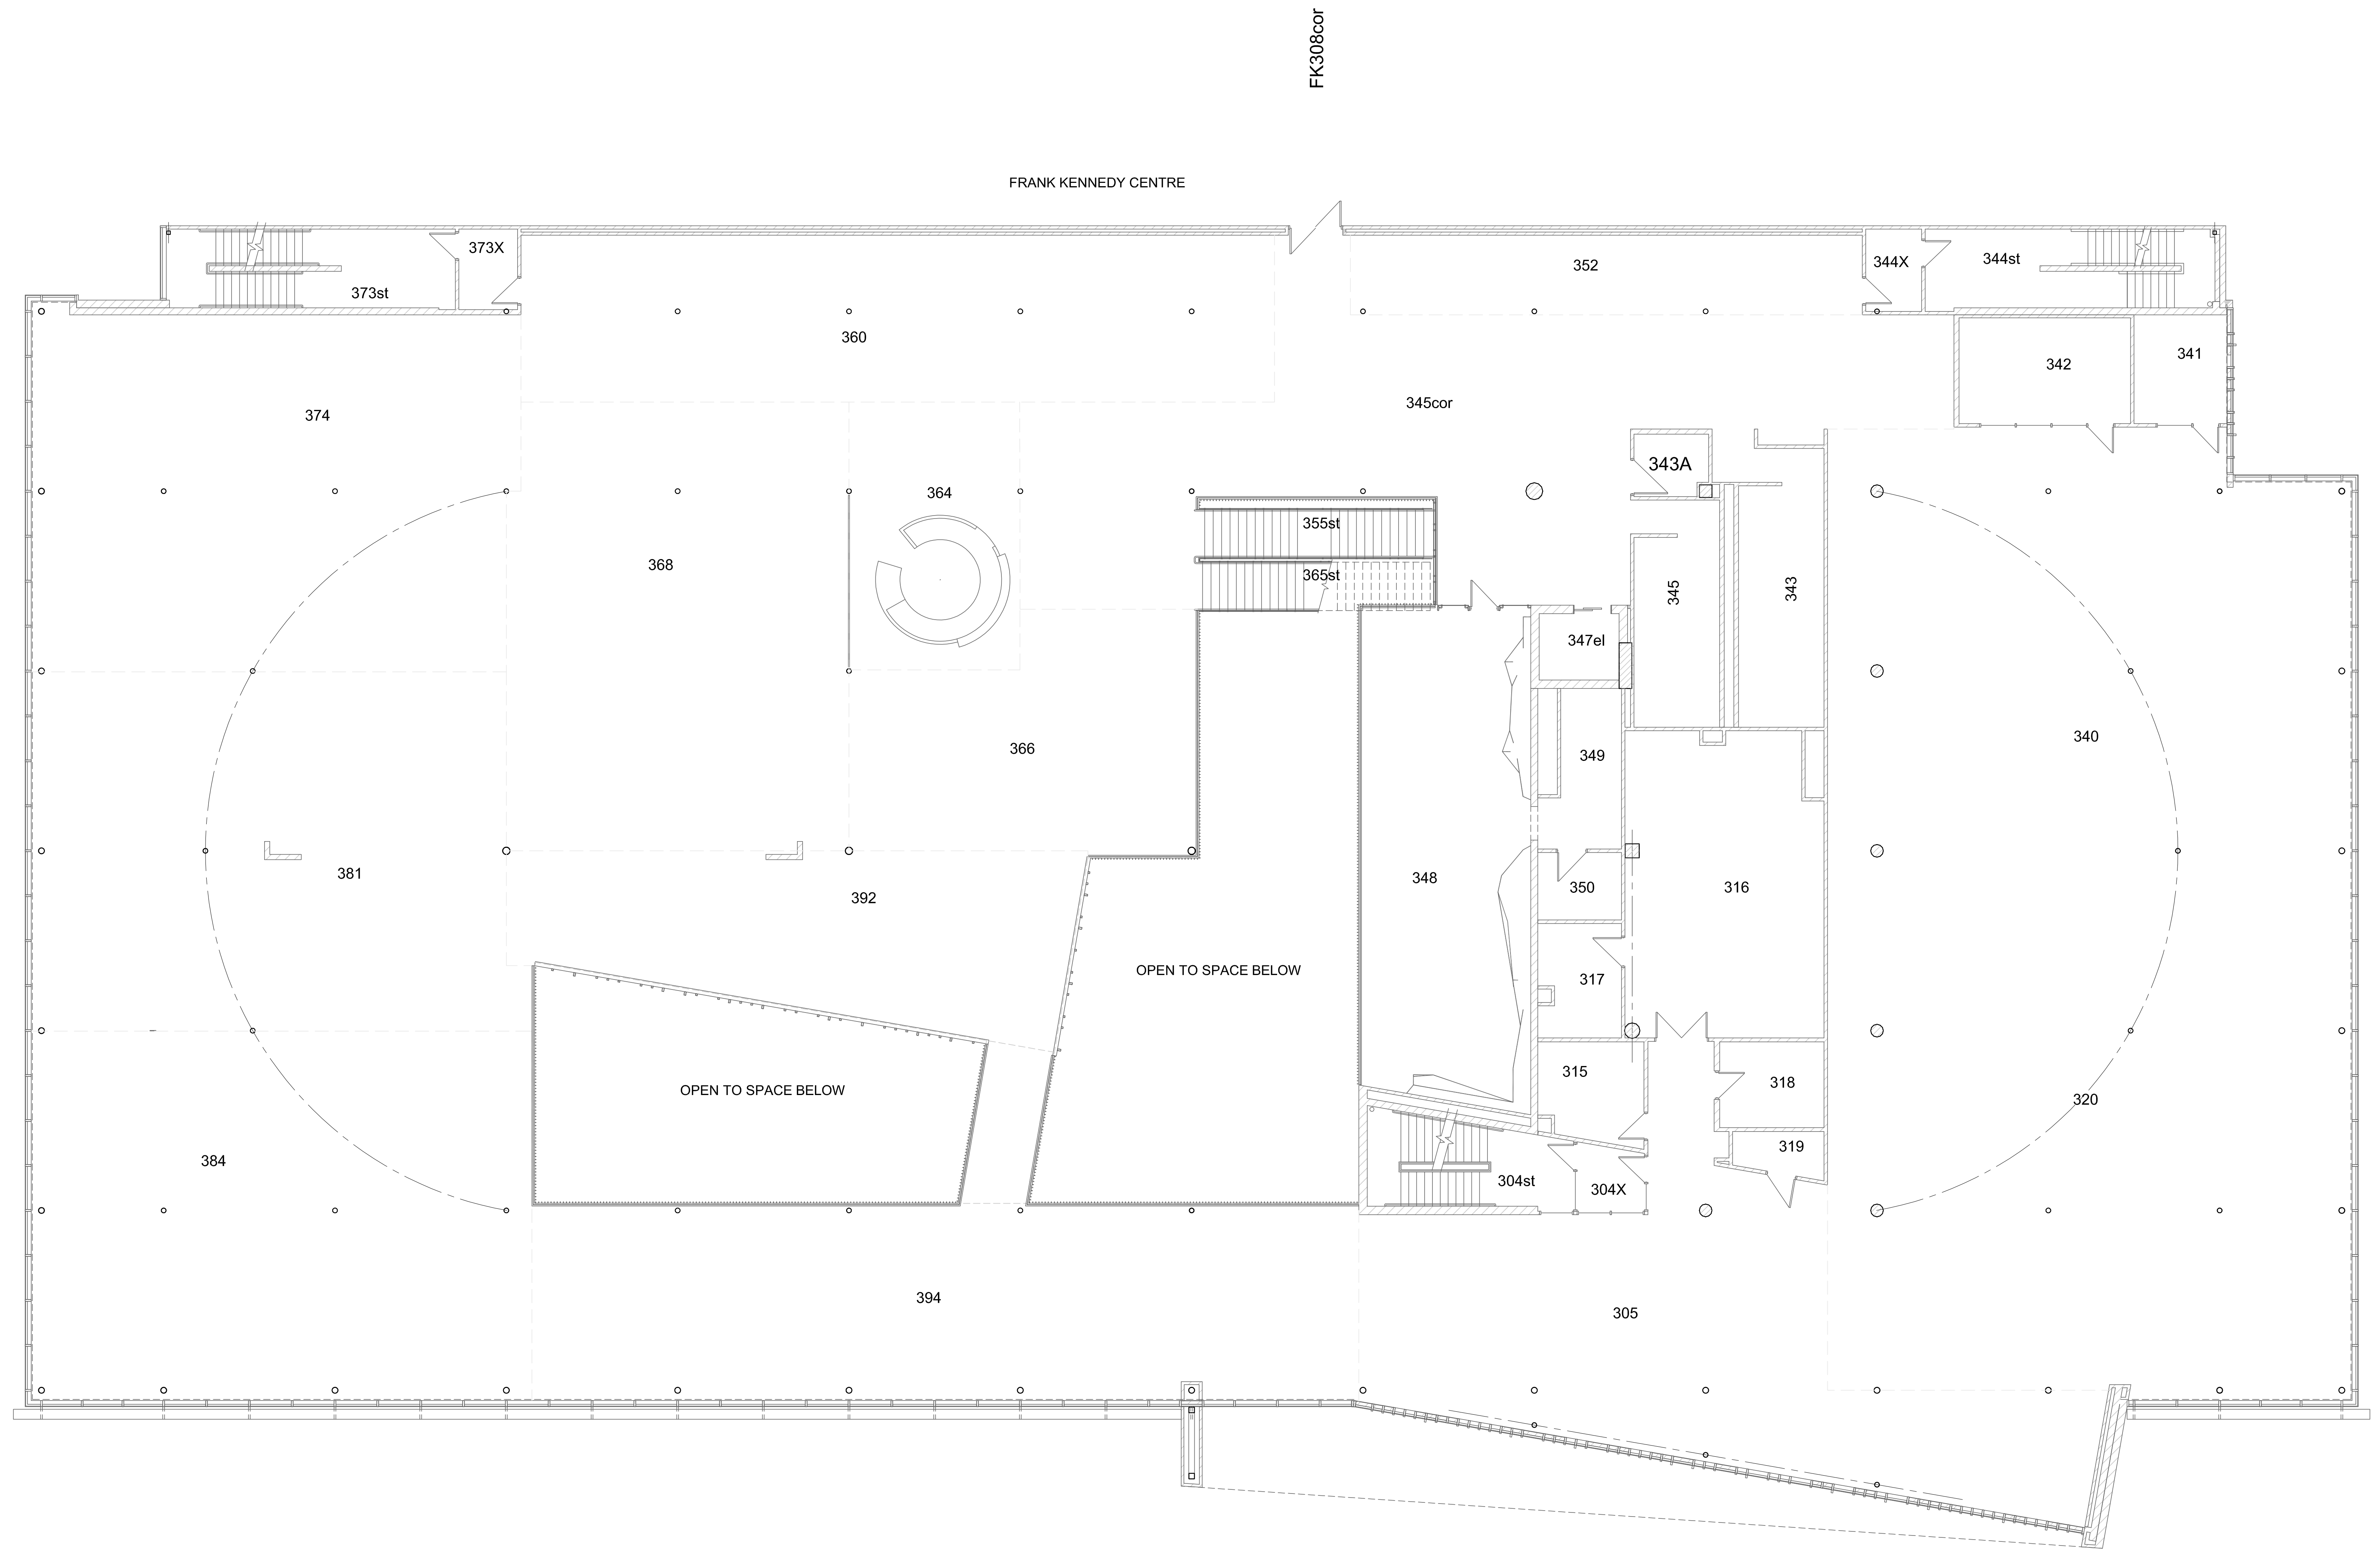

FRANK KENNEDY CENTRE

ACTIVE LIVING CENTRE - 308
000 LEVEL

430 UNIVERSITY CRESCENT
0m 15m

2018/05/28

ACTIVE LIVING CENTRE - 308
100 / 150 LEVEL

430 UNIVERSITY CRESCENT
 0m 15m

ACTIVE LIVING CENTRE - 308
300 LEVEL

430 UNIVERSITY CRESCENT
 0m 15m

FRANK KENNEDY CENTRE

ACTIVE LIVING CENTRE - 308
400 LEVEL

430 UNIVERSITY CRESCENT
0m 15m

2018/05/28

ACTIVE LIVING CENTRE - 308
500 LEVEL

430 UNIVERSITY CRESCENT
 0m 15m